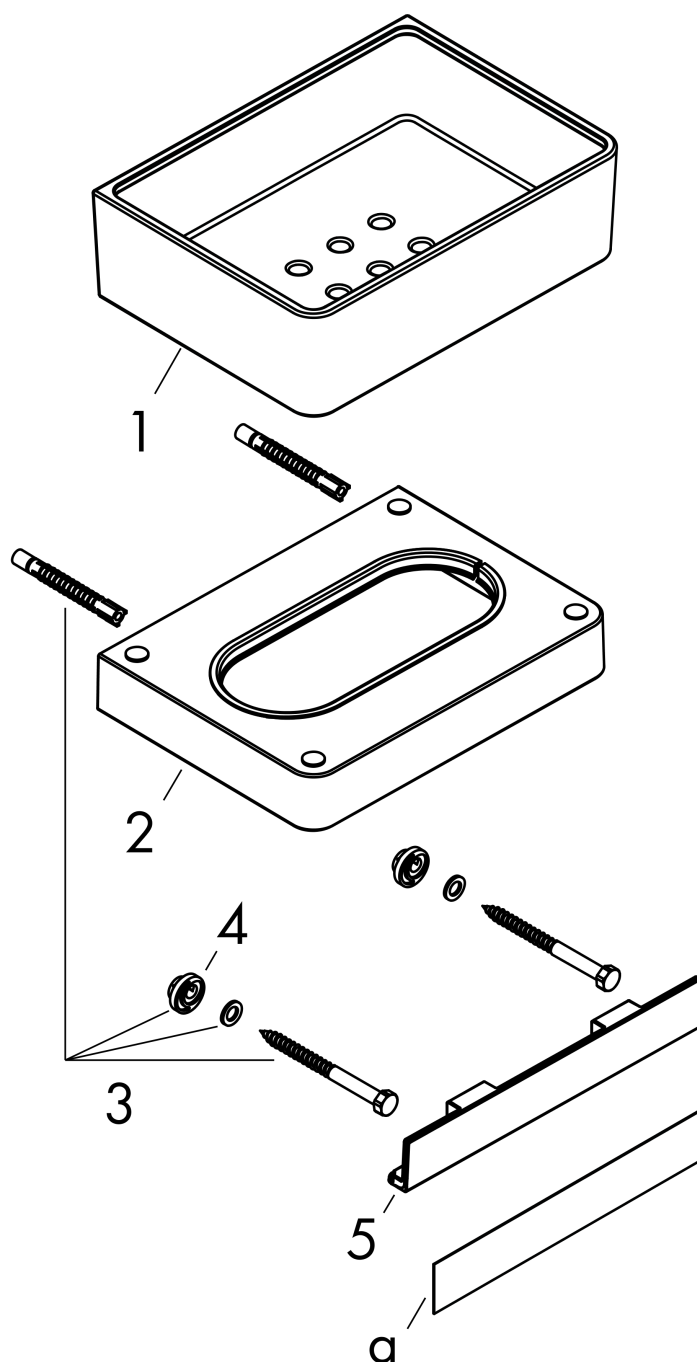

AXOR Universal Accessories

Shower Basket

Finishes : **brushed nickel** Part no. : **42802820**

Description

Features

- Glass, Metal
- Wall-mounted
- Adaptor set #42870000 must be used when installing on a rail
- Suitable for installation inside shower compartment
- With drain holes

Design awards

Product image

Scale drawing

AXOR Universal Accessories

Shower Basket

Finishes : brushed nickel Part no. : 42802820

Exploded drawing

Year of production: >02/16

AXOR Universal Accessories

Shower Basket

Finishes : **brushed nickel** Part no. : **42802820**

Spare parts list

Year of production: >02/16

Pos.	Description	Part no.	PC	PU
1	soap dish	92423000	0	1
2	support element	92424820	0	1
3	mounting set	92841000	0	1
4	excentric socket	97604000	0	1
5	cover	92427820	0	1
a	cover	42890820	0	1
b	set of adapters	42870000	0	1
d	mounting kit for two-sided glass montage	42841000	0	1