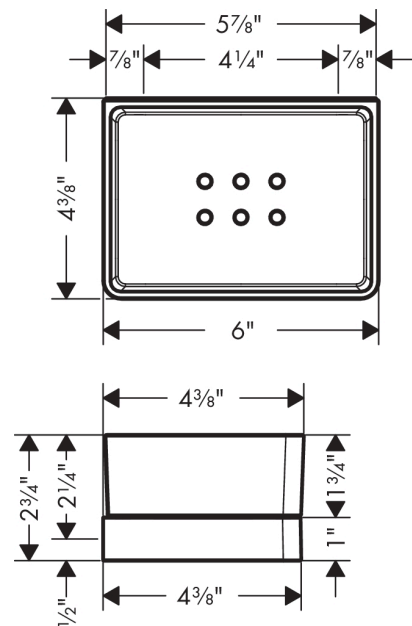

AXOR Universal Accessories

Shower Basket

Finishes : **brushed nickel** Part no. : **42802820**

Description

Features

- Glass, Metal
- Wall-mounted
- Adaptor set #42870000 must be used when installing on a rail
- Suitable for installation inside shower compartment
- With drain holes

Design awards

Product image

Scale drawing

AXOR Universal Accessories

Shower Basket

Finishes : brushed nickel Part no. : 42802820

Exploded drawing

Year of production: >02/16

AXOR Universal Accessories

Shower Basket

Finishes : **brushed nickel** Part no. : **42802820**

Spare parts list

Year of production: >02/16

Pos.	Description	Part no.	PC	PU
1	soap dish	92423000	0	1
2	support element	92424820	0	1
3	mounting set	92841000	0	1
4	excentric socket	97604000	0	1
5	cover	92427820	0	1
a	cover	42890820	0	1
b	set of adapters	42870000	0	1
d	mounting kit for two-sided glass montage	42841000	0	1