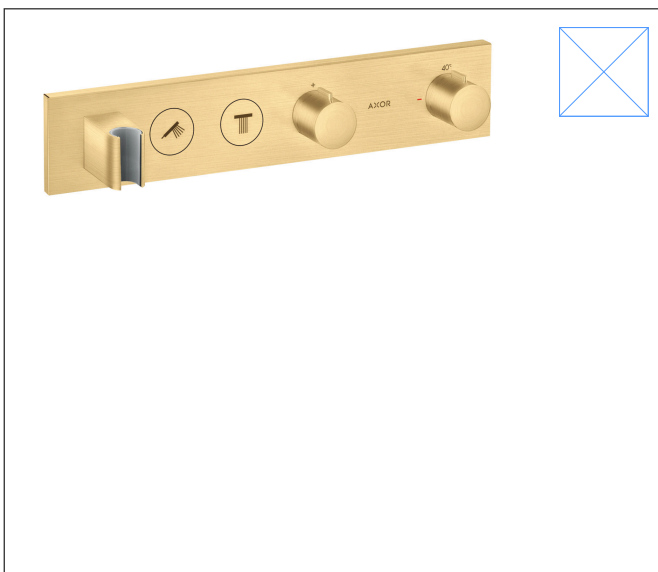

Brand AXOR
 Art. Name **AXOR ShowerSolutions** Thermostatic Module Trim Select for 2 Functions
 Art. Nr. 18355251
 Surface brushed gold optic
 Pos. 1

Product Picture

Drawing

Features

- Consists of: Thermostatic Module Trim, Handshower holder
- Select push-button on/off control for 2 outlets
- Outlets may be operated simultaneously
- Flow: 1.77 GPM (6.7 L/Min)
- Thermostatic cartridge, Start/stop cartridge
- Anti-scald 100° safety stop
- Hose nut: For shower hoses with conical or cylindrical nut on both sides
- Thermostat is delivered with buttons Rain large and hand shower
- Optional accessory to limit total flow to 1.75 GPM @80 PSI where required