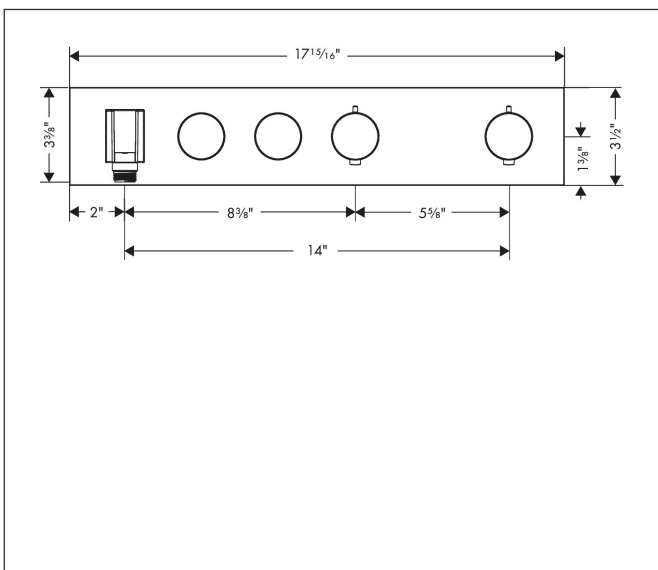

Brand AXOR
 Art. Name **AXOR ShowerSolutions** Thermostatic Module Trim Select for 2 Functions
 Art. Nr. 18355251
 Surface brushed gold optic
 Pos. 1

Product Picture

Drawing

Features

- Consists of: Thermostatic Module Trim, Handshower holder
- Select push-button on/off control for 2 outlets
- Outlets may be operated simultaneously
- Flow: 1.77 GPM (6.7 L/Min)
- Thermostatic cartridge, Start/stop cartridge
- Anti-scald 100° safety stop
- Hose nut: For shower hoses with conical or cylindrical nut on both sides
- Thermostat is delivered with buttons Rain large and hand shower
- Optional accessory to limit total flow to 1.75 GPM @80 PSI where required