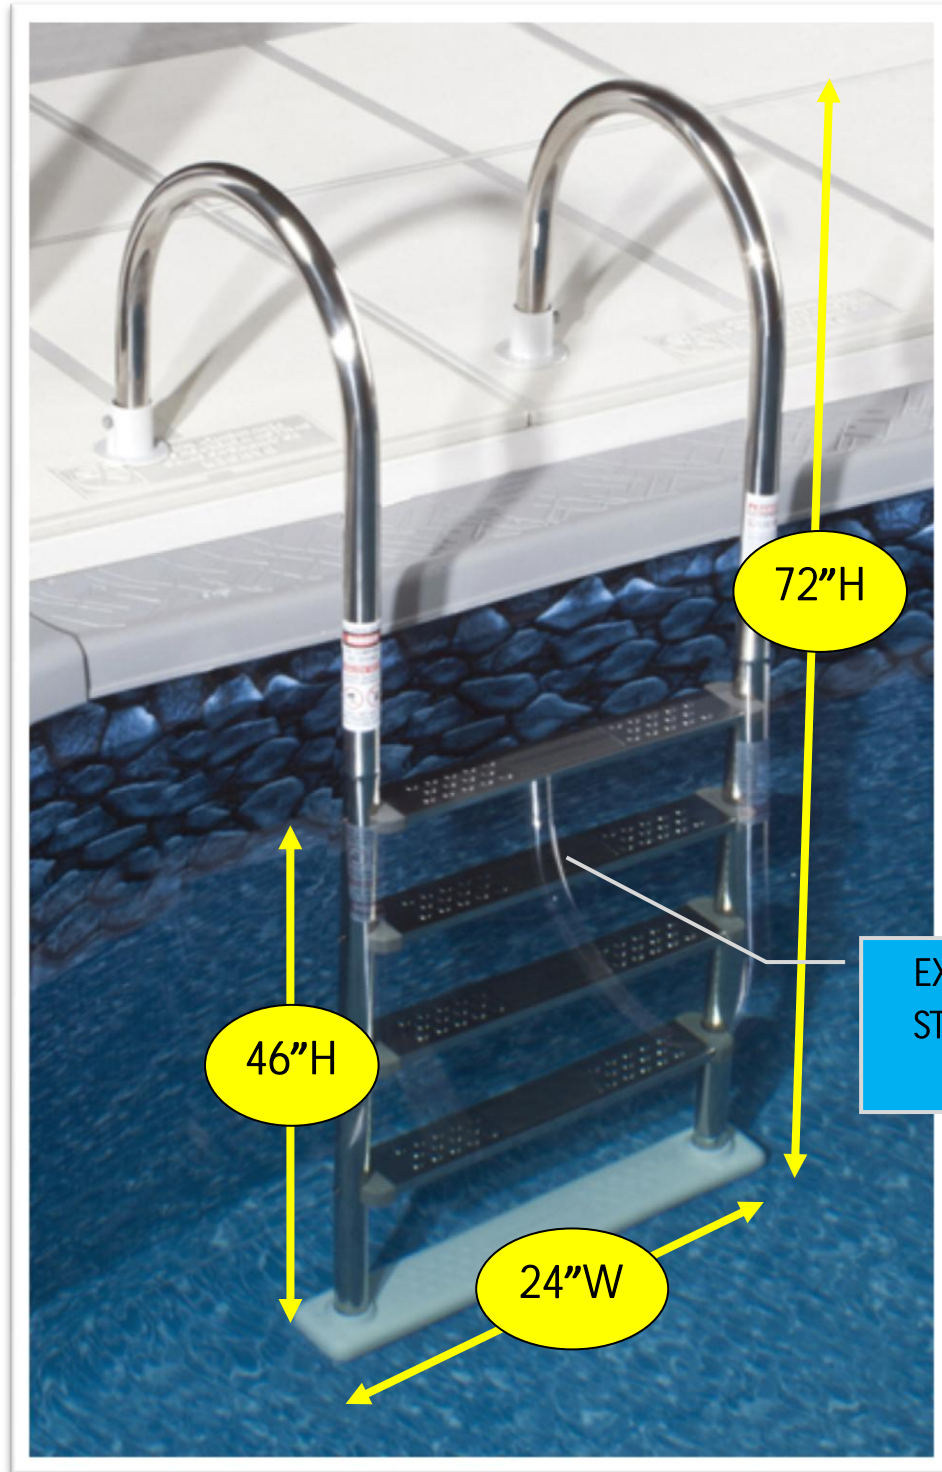

# NE1145 Premium Stainless Steel In-Pool Ladder

Max. Weight Capacity: 300 lbs