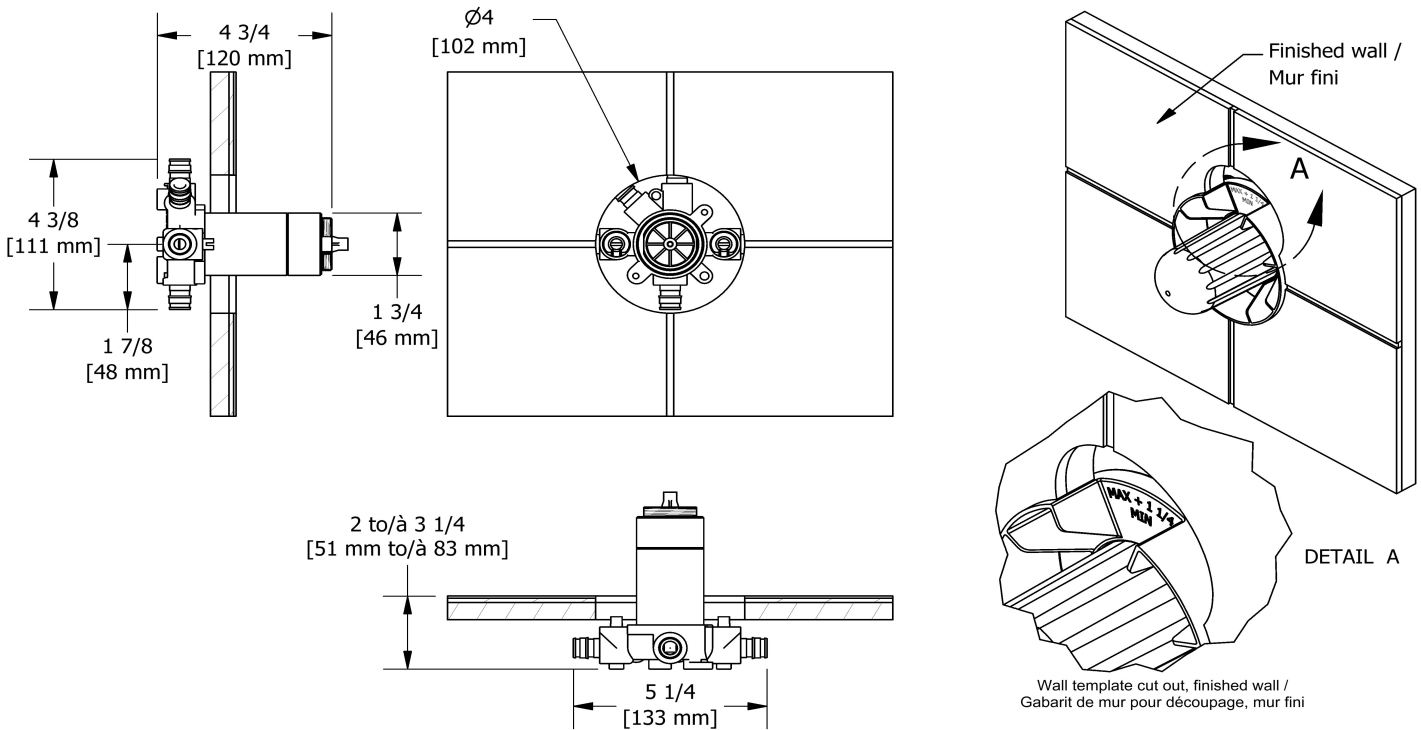

Certifications

- CSA B125.1
- ASME A112.18.1
- ASSE 1016
- CMR248 Approval

UPC®