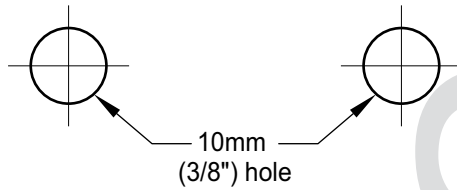

Installation template for Gainsborough Trilock  
Traditional & Contemporary Series

Fit here on door edge

FOLD HERE

PAIT 068  
MAY '11

Gainsborough

**TRILOCK**  
BY GAINSBOROUGH

Fit here on door edge

BACKSET 60mm (2 3/8")

54mm  
(2 1/8") hole

FOLD HERE

BACKSET 60mm (2 3/8")

3.5mm (9/64")

22mm (7/8")

LATCH HEIGHT

54mm  
(2 1/8") hole

10mm  
(3/8") hole