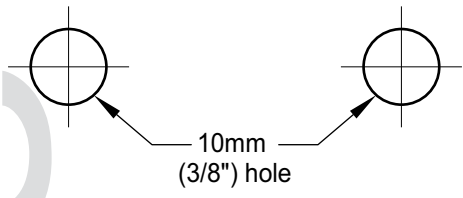

Installation template for Gainsborough Trilock  
Traditional & Contemporary Series

Fit here on door edge

FOLD HERE

PAIT 068  
MAY '11

Gainsborough

**TRILOCK**  
BY GAINSBOROUGH

Fit here on door edge

BACKSET 60mm (2 3/8")

54mm  
(2 1/8") hole

FOLD HERE

BACKSET 60mm (2 3/8")

3.5mm (9/64")

22mm (7/8")

LATCH HEIGHT

54mm  
(2 1/8") hole

10mm  
(3/8") hole