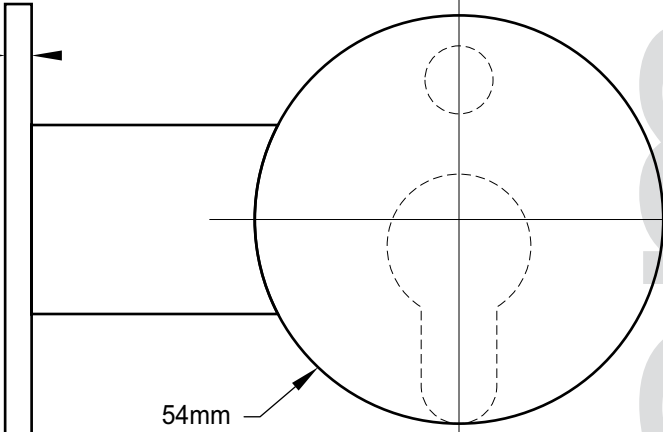

Installation template for Gainsborough Trilock  
Traditional & Contemporary Series

Fit here on door edge

FOLD HERE

PAIT 068  
MAY '11

Gainsborough

**TRILOCK**  
BY GAINSBOROUGH

Fit here on door edge

BACKSET 60mm (2 3/8")

54mm  
(2 1/8") hole

FOLD HERE

BACKSET 60mm (2 3/8")

3.5mm (9/64")

22mm (7/8")

LATCH HEIGHT

54mm  
(2 1/8") hole

10mm  
(3/8") hole