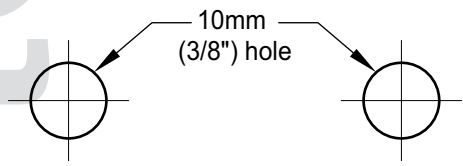

Installation template for Gainsborough Trilock  
Traditional & Contemporary Series

Fit here on door edge

FOLD HERE

PAIT 068  
MAY '11

Gainsborough

**TRILOCK**  
BY GAINSBOROUGH

Fit here on door edge

BACKSET 60mm (2 3/8")

54mm  
(2 1/8") hole

FOLD HERE

BACKSET 60mm (2 3/8")

3.5mm (9/64")

22mm (7/8")

LATCH HEIGHT

54mm  
(2 1/8") hole

10mm  
(3/8") hole