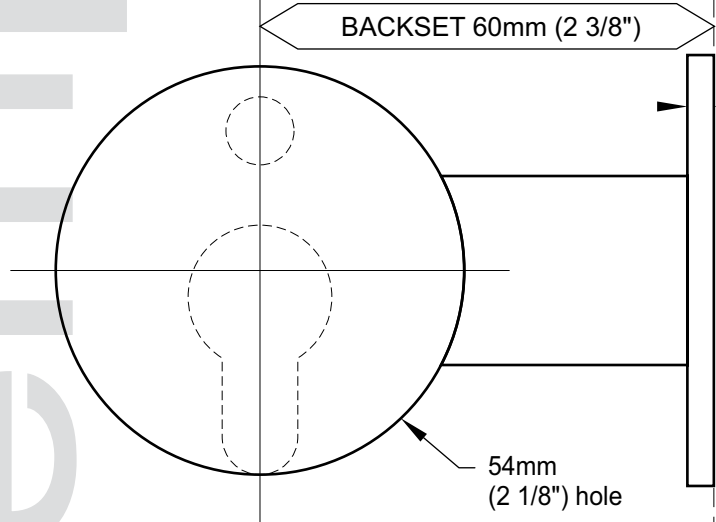

Installation template for Gainsborough Trilock  
Traditional & Contemporary Series

Fit here on door edge

FOLD HERE

PAIT 068  
MAY '11

Gainsborough

**TRILOCK**  
BY GAINSBOROUGH

Fit here on door edge

BACKSET 60mm (2 3/8")

54mm  
(2 1/8") hole

FOLD HERE

BACKSET 60mm (2 3/8")

3.5mm (9/64")

22mm (7/8")

LATCH HEIGHT

54mm  
(2 1/8") hole

10mm  
(3/8") hole