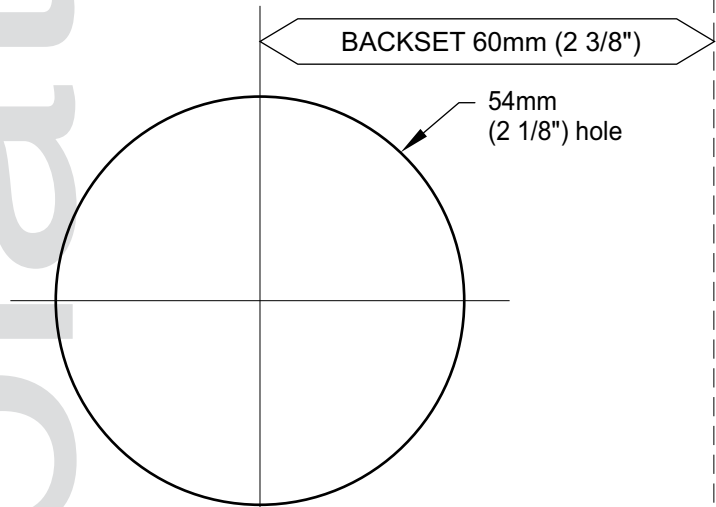

Installation template for Gainsborough Trilock  
Traditional & Contemporary Series

Fit here on door edge

FOLD HERE

PAIT 068  
MAY '11

Gainsborough

**TRILOCK**  
BY GAINSBOROUGH

Fit here on door edge

BACKSET 60mm (2 3/8")

54mm  
(2 1/8") hole

FOLD HERE

BACKSET 60mm (2 3/8")

3.5mm (9/64")

22mm (7/8")

LATCH HEIGHT

54mm  
(2 1/8") hole

10mm  
(3/8") hole