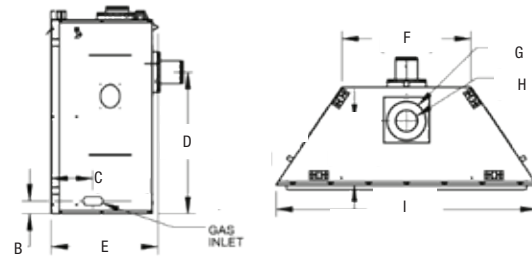

Competitive Advantages

- Natural Gas with Propane Conversion Kit available
- Power venting available for unique venting installs
- Approved for bedrooms, bathrooms, sitting rooms and mobile home installs
- Will accept Rigid and Flex Venting

Features and Benefits

- 988 sq. in. viewing area
- Fuel-saving electronic ignition with battery backup system (included on electric ignition fireplace)
- Flex connector complete with shut off (included on electric ignition fireplace)
- Exclusive PHAZER™ log set and glowing ember bed Pan Style Burner
- Optional MIRRO-FLAME™ Porcelain Reflective Radiant Panels, Sandstone Brick Panels
- Optional on/off and digital hand held remote controls
- Optional two inch and three inch bevelled trim kits
- Optional Contemporary Decorative Front
- Optional fan kit
- Optional media enhancement kits include Beach Fire, Shore Fire and Mineral Rocks

CB46	
BTU's (Input)	22,000
Venting	Top & Rear 4" & 7"
Glass Type	Tempered
Glass Size	
Height	23 11/16"
Width	41 11/16"
Efficiencies	
AFUE	-
Steady State	-
Mobile Home Certified	Yes

*Finishing flange depth (The finishing flange defines the perimeter of the fireplace opening). Framing or finishing materials must NEVER encroach inside the finishing flange.

	A	B	C	D	E	F	G	H	I
CB42	34 1/2"	2 3/16"	7 3/16"	24 1/8"	18 5/16"	18 3/4"	7" DA	4" DA	42"