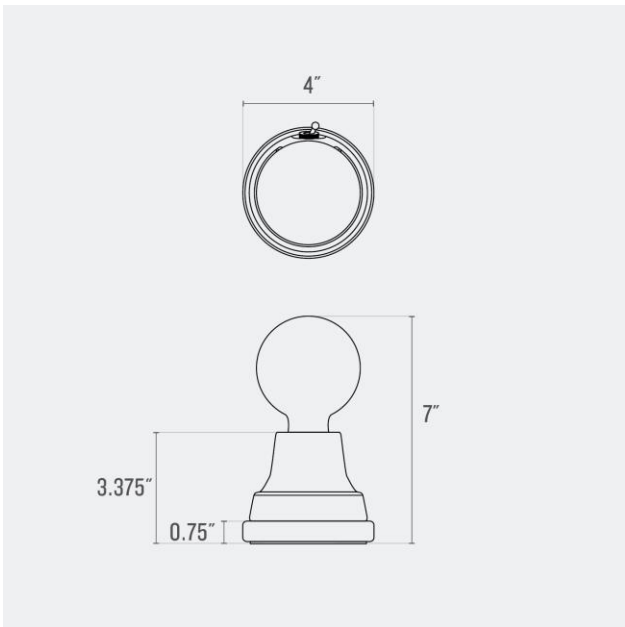

Location Rating: Damp

Dimensions:

Overall: 3.375" H (7" H with bulb) x 4" W x 4" D

Materials: Ceramic / Birch Plywood

Details:

- 6 ft. twisted cloth cord
- On/off toggle switch
- Includes 2.5W G25 LED Bulb

Cord Length: 6'

Switch Type: Toggle

One year guarantee

Option(s)

White
(WT)

Chamomile
(CE)

Juniper
(JPR)

Auburn
(AU)