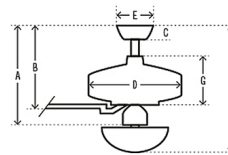

Shown in fresh white / fresh white / light oak

A 13.02 in (Low 12.02 in Angled 46.02 in)
B 11.69 in (Low 10.69 in Angled 44.69 in)
C 2.75 in
D 11.06 in
E 6.49 in
F
G 5.01 in

Specifications

BLADE COLOR Fresh White / Light Oak
BODY FINISH Fresh White
WATTAGE N/A
DIMMER N/A
DIMENSIONS 52"W x 13.02"H
BULB N/A
COUNTRY OF ORIGIN China