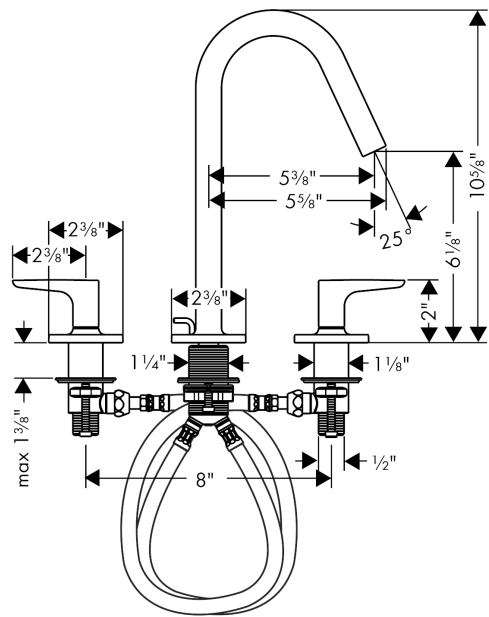

AXOR Citterio M
Widespread Faucet 160 with Pop-Up Drain, 1.2 GPM
 Finishes : **chrome** Part no. : **34133001**

Description

Features

- Aerated spray
- Flow: 1.2 GPM (4.5 L/Min)
- 90° ceramic valves
- Includes pop-up drain

Technology

Product image

Scale drawing

AXOR Citterio M
Widespread Faucet 160 with Pop-Up Drain, 1.2 GPM
Finishes : **chrome** Part no. : **34133001**

Exploded drawing

Year of production: >07/16

AXOR Citterio M
Widespread Faucet 160 with Pop-Up Drain, 1.2 GPM
 Finishes : **chrome** Part no. : **34133001**

Spare parts list

Year of production: >07/16

Pos.	Description	Part no.	PC	PU
1	handle	34095000	0	1
2	set of color-rings cold / hot water	98927000	0	1
3	handle fixing set	98932000	0	1
4	nut	98929000	0	1
5	escutcheon	98930000	0	1
6	shut off unit left closing	94008000	0	1
7	shut off unit right closing	94009000	0	1
8	special tool	98987000	0	1
9	fixing set (Ø 32)	13961000	0	1
10	connection hose 17½" M10x1 3/8"	94071001	0	1
11	spout cpl.	98928000	0	1
12	pull rod	96657000	0	1
13	aerator M16,5x1 (4,5 l/min)	92875000	0	1
14	hollow set screw M4x5	92846000	0	1
a	pop up waste	88509000	0	1