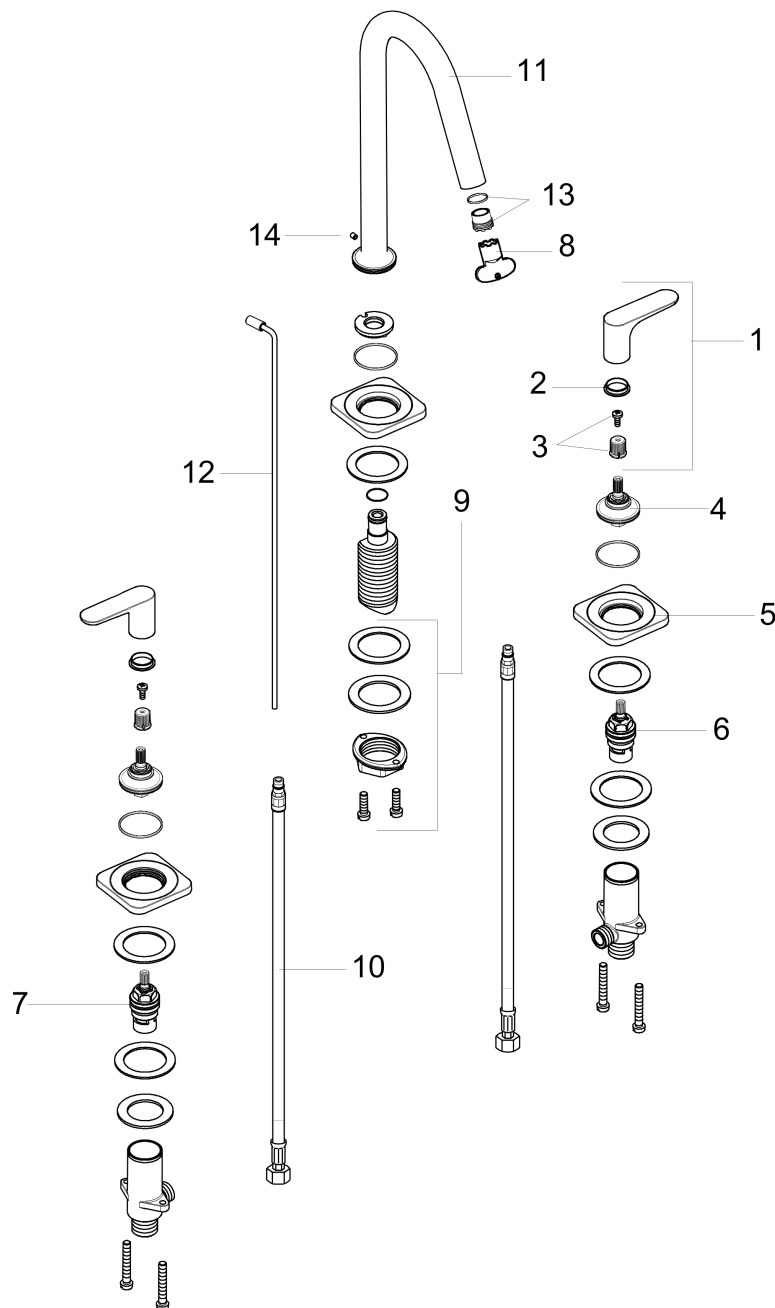

AXOR Citterio M
Widespread Faucet 160 with Pop-Up Drain, 1.2 GPM
 Finishes : **chrome** Part no. : **34133001**

Description

Features

- Aerated spray
- Flow: 1.2 GPM (4.5 L/Min)
- 90° ceramic valves
- Includes pop-up drain

Technology

Product image

Scale drawing

AXOR Citterio M
Widespread Faucet 160 with Pop-Up Drain, 1.2 GPM
Finishes : **chrome** Part no. : **34133001**

Exploded drawing

Year of production: >07/16

AXOR Citterio M
Widespread Faucet 160 with Pop-Up Drain, 1.2 GPM
 Finishes : **chrome** Part no. : **34133001**

Spare parts list

Year of production: >07/16

Pos.	Description	Part no.	PC	PU
1	handle	34095000	0	1
2	set of color-rings cold / hot water	98927000	0	1
3	handle fixing set	98932000	0	1
4	nut	98929000	0	1
5	escutcheon	98930000	0	1
6	shut off unit left closing	94008000	0	1
7	shut off unit right closing	94009000	0	1
8	special tool	98987000	0	1
9	fixing set (Ø 32)	13961000	0	1
10	connection hose 17½" M10x1 3/8"	94071001	0	1
11	spout cpl.	98928000	0	1
12	pull rod	96657000	0	1
13	aerator M16,5x1 (4,5 l/min)	92875000	0	1
14	hollow set screw M4x5	92846000	0	1
a	pop up waste	88509000	0	1