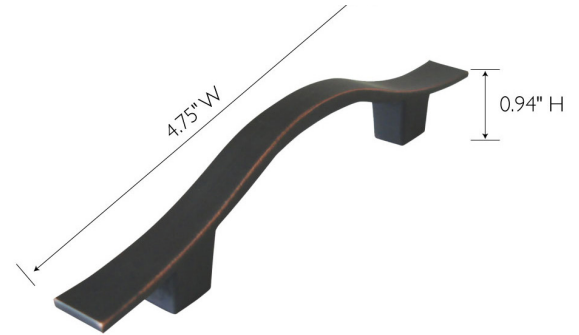

Metro Cabinet and Drawer Pull, 40-Pack
Oil Rubbed Bronze

SPECIFICATIONS

MATERIAL CONSTRUCTION:	Steel
MOUNTING HARDWARE INCLUDED:	Yes
TOOLS NEEDED FOR INSTALLATION:	Screwdriver
ASSEMBLED DIMENSIONS:	0.94" H x 4.75"W
ASSEMBLED WEIGHT:	3.76 lbs.
LEVER/PULL LENGTH:	4.75"
CENTER TO CENTER:	3" C-C
PROJECTION:	0.94"