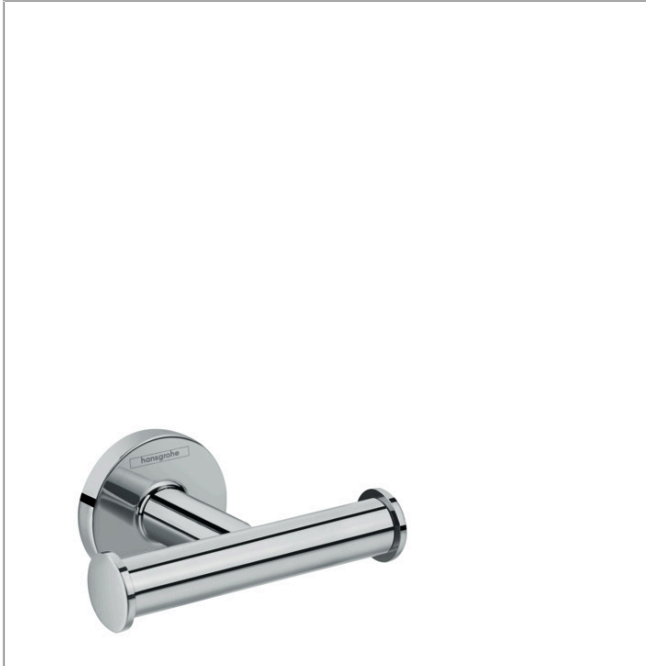

**Logis Universal  
Dual Towel Hook**

Finishes : **chrome**    Part no. : **41725000**

**Description**

**Features**

- Brass
- Wall-mounted
- Metal holder

**Item details**

List Price \$ 28.00

**Product image**

**Scale drawing**

Logis Universal  
Dual Towel Hook  
Finishes : chrome

Part no. : 41725000

Exploded drawing

Year of production: >04/18

**Logis Universal  
Dual Towel Hook**

Finishes : **chrome**    Part no. : **41725000**