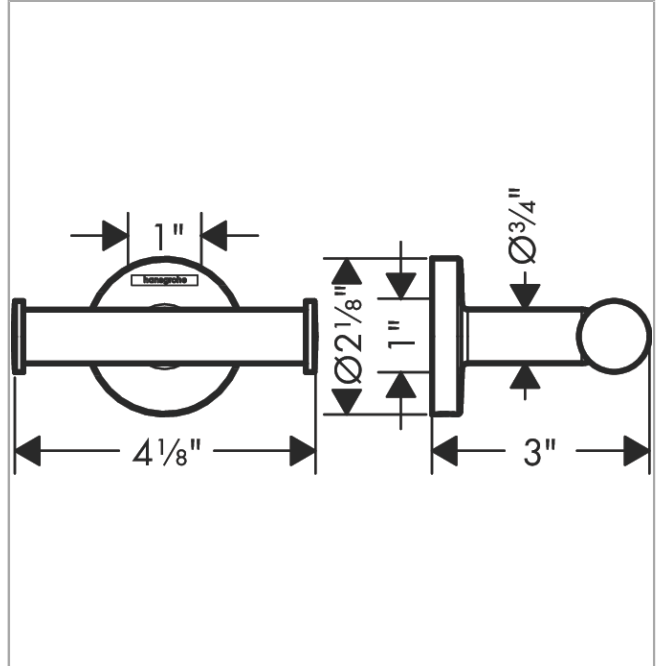

**Logis Universal  
Dual Towel Hook**

Finishes : **chrome**    Part no. : **41725000**

**Description**

**Features**

- Brass
- Wall-mounted
- Metal holder

**Item details**

List Price \$ 28.00

**Product image**

**Scale drawing**

Logis Universal  
Dual Towel Hook  
Finishes : chrome

Part no. : 41725000

Exploded drawing

Year of production: >04/18

**Logis Universal  
Dual Towel Hook**

Finishes : **chrome**    Part no. : **41725000**

**Spare parts list**

Year of production: >**04/18**

<b>Pos.</b>	<b>Description</b>	<b>Part no.</b>	<b>Price</b>	<b>PU</b>
1	mounting set	40915000	-	1