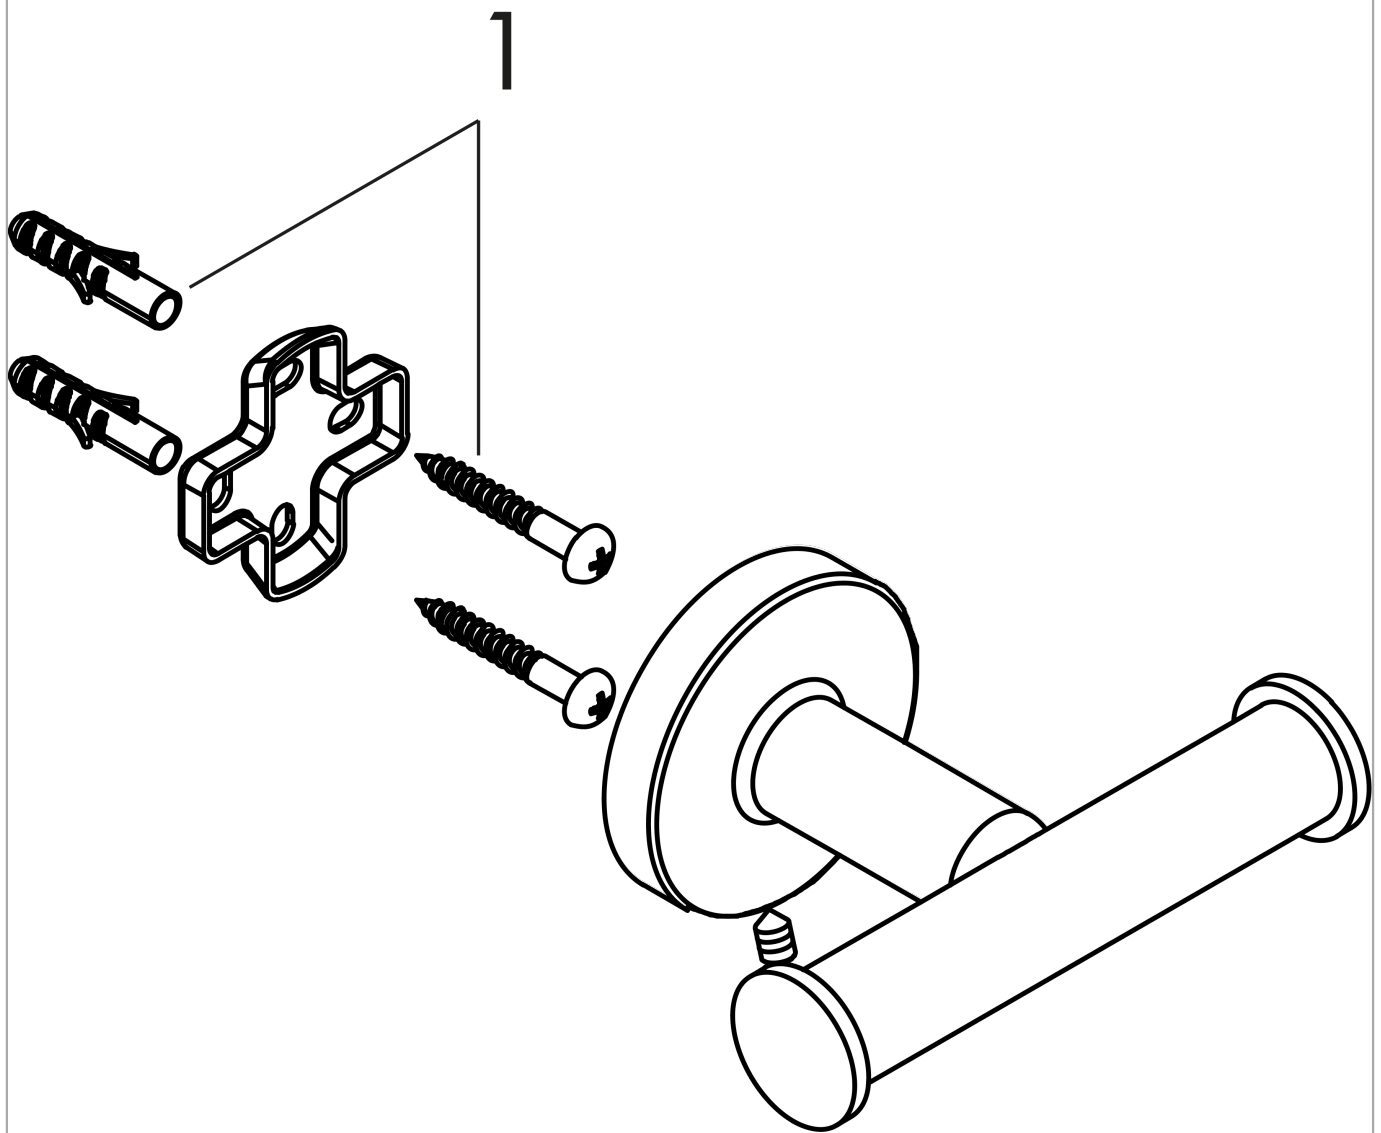

**Logis Universal  
Dual Towel Hook**

Finishes : **chrome**    Part no. : **41725000**

**Description**

**Features**

- Brass
- Wall-mounted
- Metal holder

**Item details**

List Price \$ 28.00

**Product image**

**Scale drawing**

Logis Universal  
Dual Towel Hook  
Finishes : chrome

Part no. : 41725000

Exploded drawing

Year of production: >04/18

**Logis Universal  
Dual Towel Hook**

Finishes : **chrome**    Part no. : **41725000**

**Spare parts list**

Year of production: >**04/18**

<b>Pos.</b>	<b>Description</b>	<b>Part no.</b>	<b>Price</b>	<b>PU</b>
1	mounting set	40915000	-	1