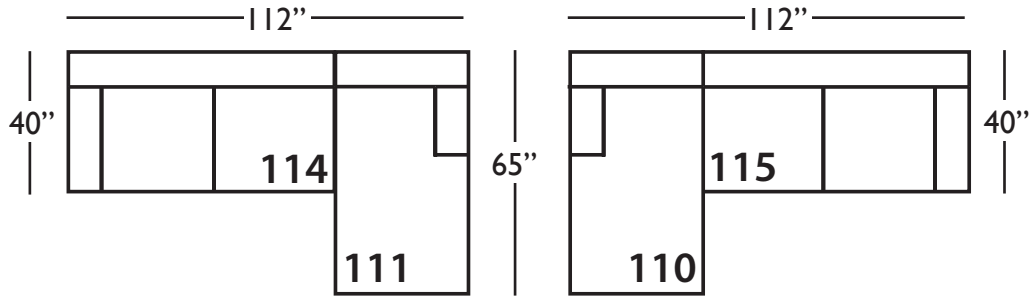

Holloway-110/111  
Chaise - RSC/LSC  
L37" D65" H38"

Holloway-114/115  
Two Seated End - RSE/LSE  
L75" D40" H38"

Seat Height 20"  
Seat Depth 25"  
Arm Height 29"

This is a suggested application and is subject to change.  
Sizes and dimensions will vary due to the individual hand crafted techniques and materials used in every style we produce.  
All furniture style names are for internal reference only, not intended for commercial use.

Fabric Availability: RG, PS, NM, RS

ECLECTIC.SPIRITED.WONDERFULLY COMFORTABLE.

HOLLOWAY • UPHOLSTERED • LOOSE PILLOW BACK

Chaise End\*  
L37" D65" H38"  
*\*available as right or left seated*

2-Seat End\*  
L75" D40" H38"  
*\*available as right or left seated*