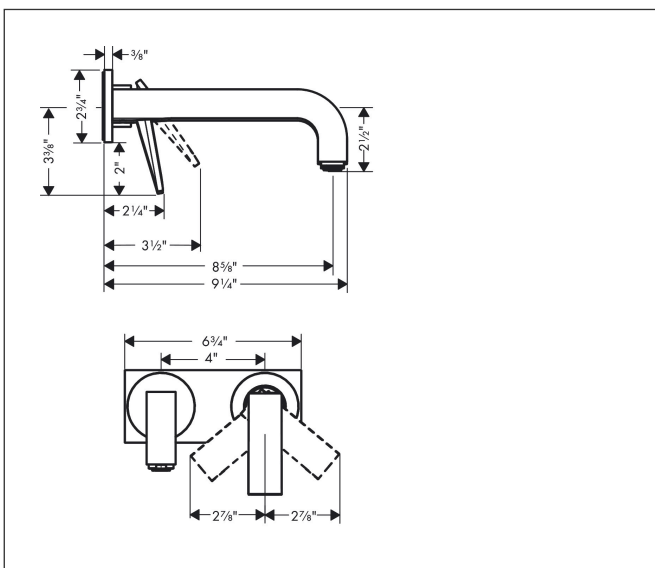

Brand	AXOR
Art. Name	AXOR Citterio Wall-Mounted Single-Handle Faucet Trim with Base Plate- Rhombic Cut, 1.2 GPM
Art. Nr.	39171251
Surface	brushed gold optic
Pos.	1

Product Picture

Features

- Consists of: Wall-Mounted Single-Handle Faucet Trim, Pop-up assembly
- Spray modes: Aerated spray
- Flow: 1.2 GPM (4.5 L/Min)
- Ceramic cartridge
- Non-closing waste set
- Does not include: Basic set

Drawing

Technology