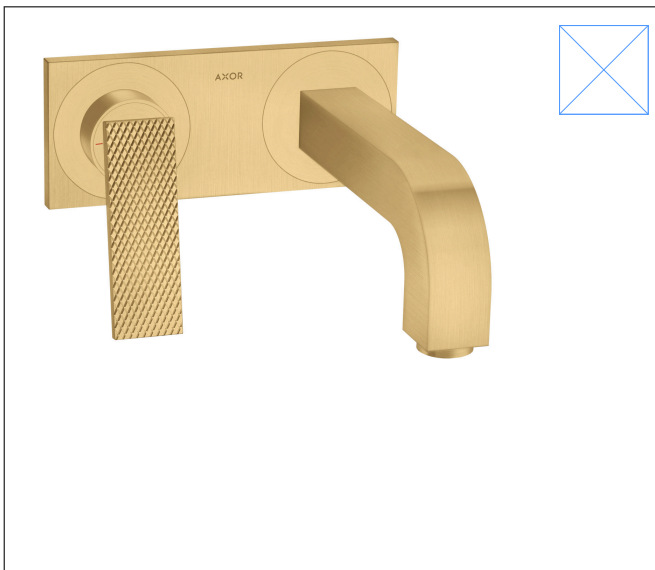

Brand	AXOR
Art. Name	<b>AXOR Citterio</b> Wall-Mounted Single-Handle Faucet Trim with Base Plate- Rhombic Cut, 1.2 GPM
Art. Nr.	39171251
Surface	brushed gold optic
Pos.	1

## Product Picture

## Features

- Consists of: Wall-Mounted Single-Handle Faucet Trim, Pop-up assembly
- Spray modes: Aerated spray
- Flow: 1.2 GPM (4.5 L/Min)
- Ceramic cartridge
- Non-closing waste set
- Does not include: Basic set