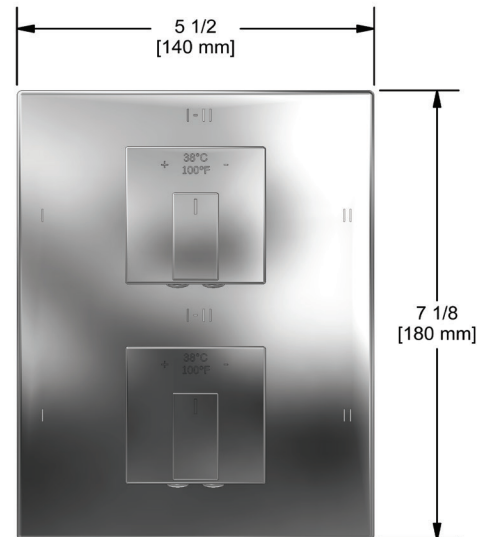

SPECIFICATIONS

DESCRIPTION

- Combines both thermostatic and pressure balance technologies
- 2 temperature and volume controls with diverters
- 4 dedicated functions and 2 shared functions
- R46 Rough-in valve sold separately

FLOW

- 38 L/min, 10 gpm (US) 60psi

STANDARDS

- CSA B125.1 / ASME A112.18.1

WARRANTY

- Most products or parts carry "Limited Warranties" against manufacturing defects. For US customers please visit houseofrohl.com/support and for Canadian customers please visit houseofrohl.ca/support for complete product and finish warranty.

Zendo™

3/4" Therm & Pressure Balance Trim With 6 Functions

MODEL: TZOTQ46

UPC®

For warranty or additional information, contact:

U.S.A.
houseofrohl.com/support
1-800-777-9762

QUEBEC / MARITIMES / WESTERN CANADA
QUÉBEC / MARITIMES / OUEST CANADIEN
QUEBEC / MARITIMOS / CANADA OCCIDENTAL
houseofrohl.ca/support
1-866-473-8442

DESCRIPCIÓN

- Combina tecnologías termostáticas y de presión equilibrada
- 2 controles de temperatura y volumen con desviador.
- 4 funciones dedicadas y 2 funciones compartidas
- La válvula R46 Raw se vende por separado