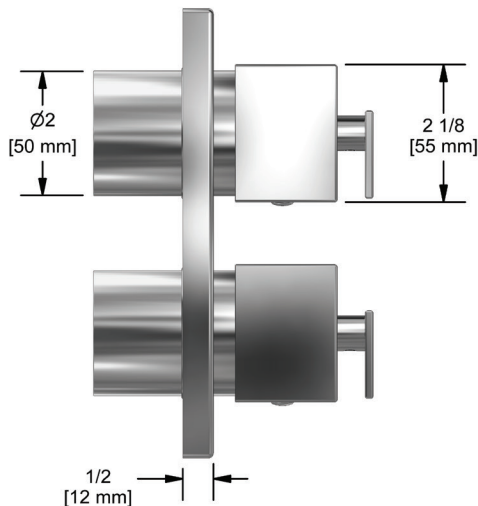

SPECIFICATIONS

DESCRIPTION

- Combines both thermostatic and pressure balance technologies
- 2 temperature and volume controls with diverters
- 4 dedicated functions and 2 shared functions
- R46 Rough-in valve sold separately

FLOW

- 38 L/min, 10 gpm (US) 60psi

STANDARDS

- CSA B125.1 / ASME A112.18.1

WARRANTY

- Most products or parts carry "Limited Warranties" against manufacturing defects. For US customers please visit houseofrohl.com/support and for Canadian customers please visit houseofrohl.ca/support for complete product and finish warranty.

Zendo™

3/4" Therm & Pressure Balance Trim With 6 Functions

MODEL: TZOTQ46

UPC®

For warranty or additional information, contact:

U.S.A.
houseofrohl.com/support
1-800-777-9762

QUEBEC / MARITIMES / WESTERN CANADA
QUÉBEC / MARITIMES / OUEST CANADIEN
QUEBEC / MARITIMOS / CANADA OCCIDENTAL
houseofrohl.ca/support
1-866-473-8442

DESCRIPCIÓN

- Combina tecnologías termostáticas y de presión equilibrada
- 2 controles de temperatura y volumen con desviador.
- 4 funciones dedicadas y 2 funciones compartidas
- La válvula R46 Raw se vende por separado