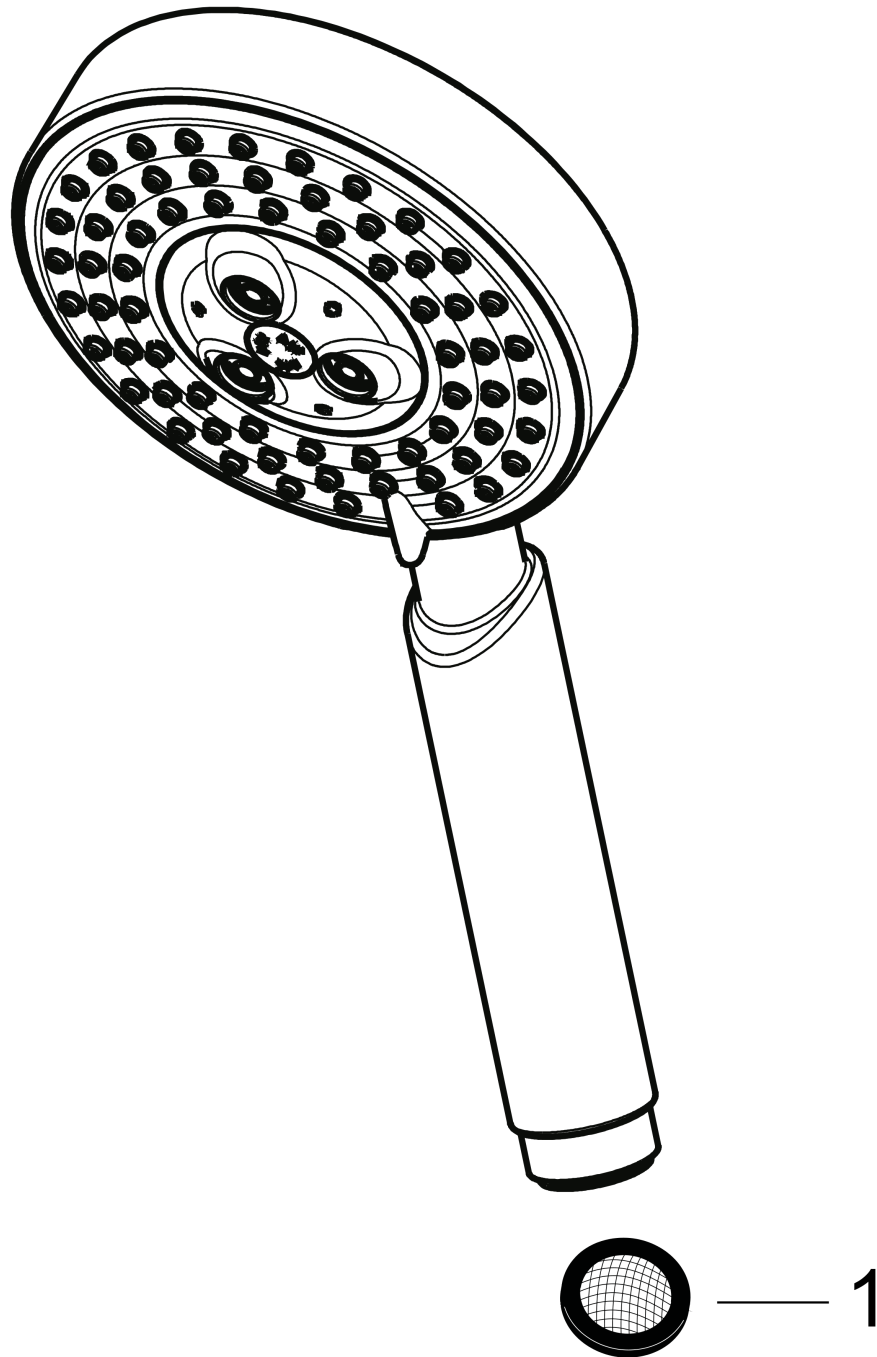

Raindance S
Handshower 150 3-Jet, 2.5 GPM
 Finishes : **chrome** Part no. : **28519001**

Description

Features

- 86 no-clog spray channels
- Spray modes: RainAir, BalanceAir, Whirl
- Flow: 2.5 GPM (9.5 L/Min)

Item details

List Price \$ 255.00

Technology

Design awards

Compliance

Product image

Scale drawing

Raindance S
Handshower 150 3-Jet, 2.5 GPM
Finishes : **chrome** Part no. : **28519001**

Exploded drawing

Year of production: >07/06

Raindance S
Handshower 150 3-Jet, 2.5 GPM
 Finishes : **chrome** Part no. : **28519001**

Spare parts list

Year of production: >07/06

Pos.	Description	Part no.	Price	PU
1	filter packing	94246000	-	1