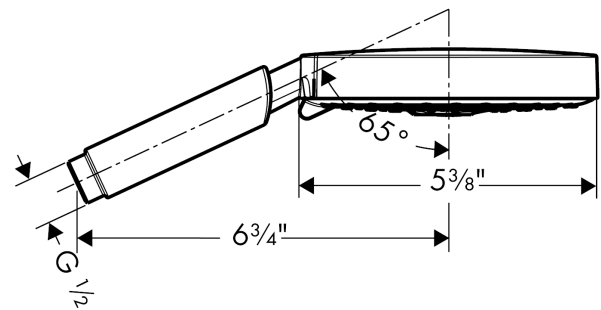

Raindance S
Handshower 150 3-Jet, 2.5 GPM
 Finishes : **chrome** Part no. : **28519001**

Description

Features

- 86 no-clog spray channels
- Spray modes: RainAir, BalanceAir, Whirl
- Flow: 2.5 GPM (9.5 L/Min)

Item details

List Price \$ 255.00

Technology

Design awards

Compliance

Product image

Scale drawing

Raindance S
Handshower 150 3-Jet, 2.5 GPM
Finishes : **chrome** Part no. : **28519001**

Exploded drawing

Year of production: >07/06

Raindance S
Handshower 150 3-Jet, 2.5 GPM
 Finishes : **chrome** Part no. : **28519001**

Spare parts list

Year of production: >07/06

Pos.	Description	Part no.	Price	PU
1	filter packing	94246000	-	1