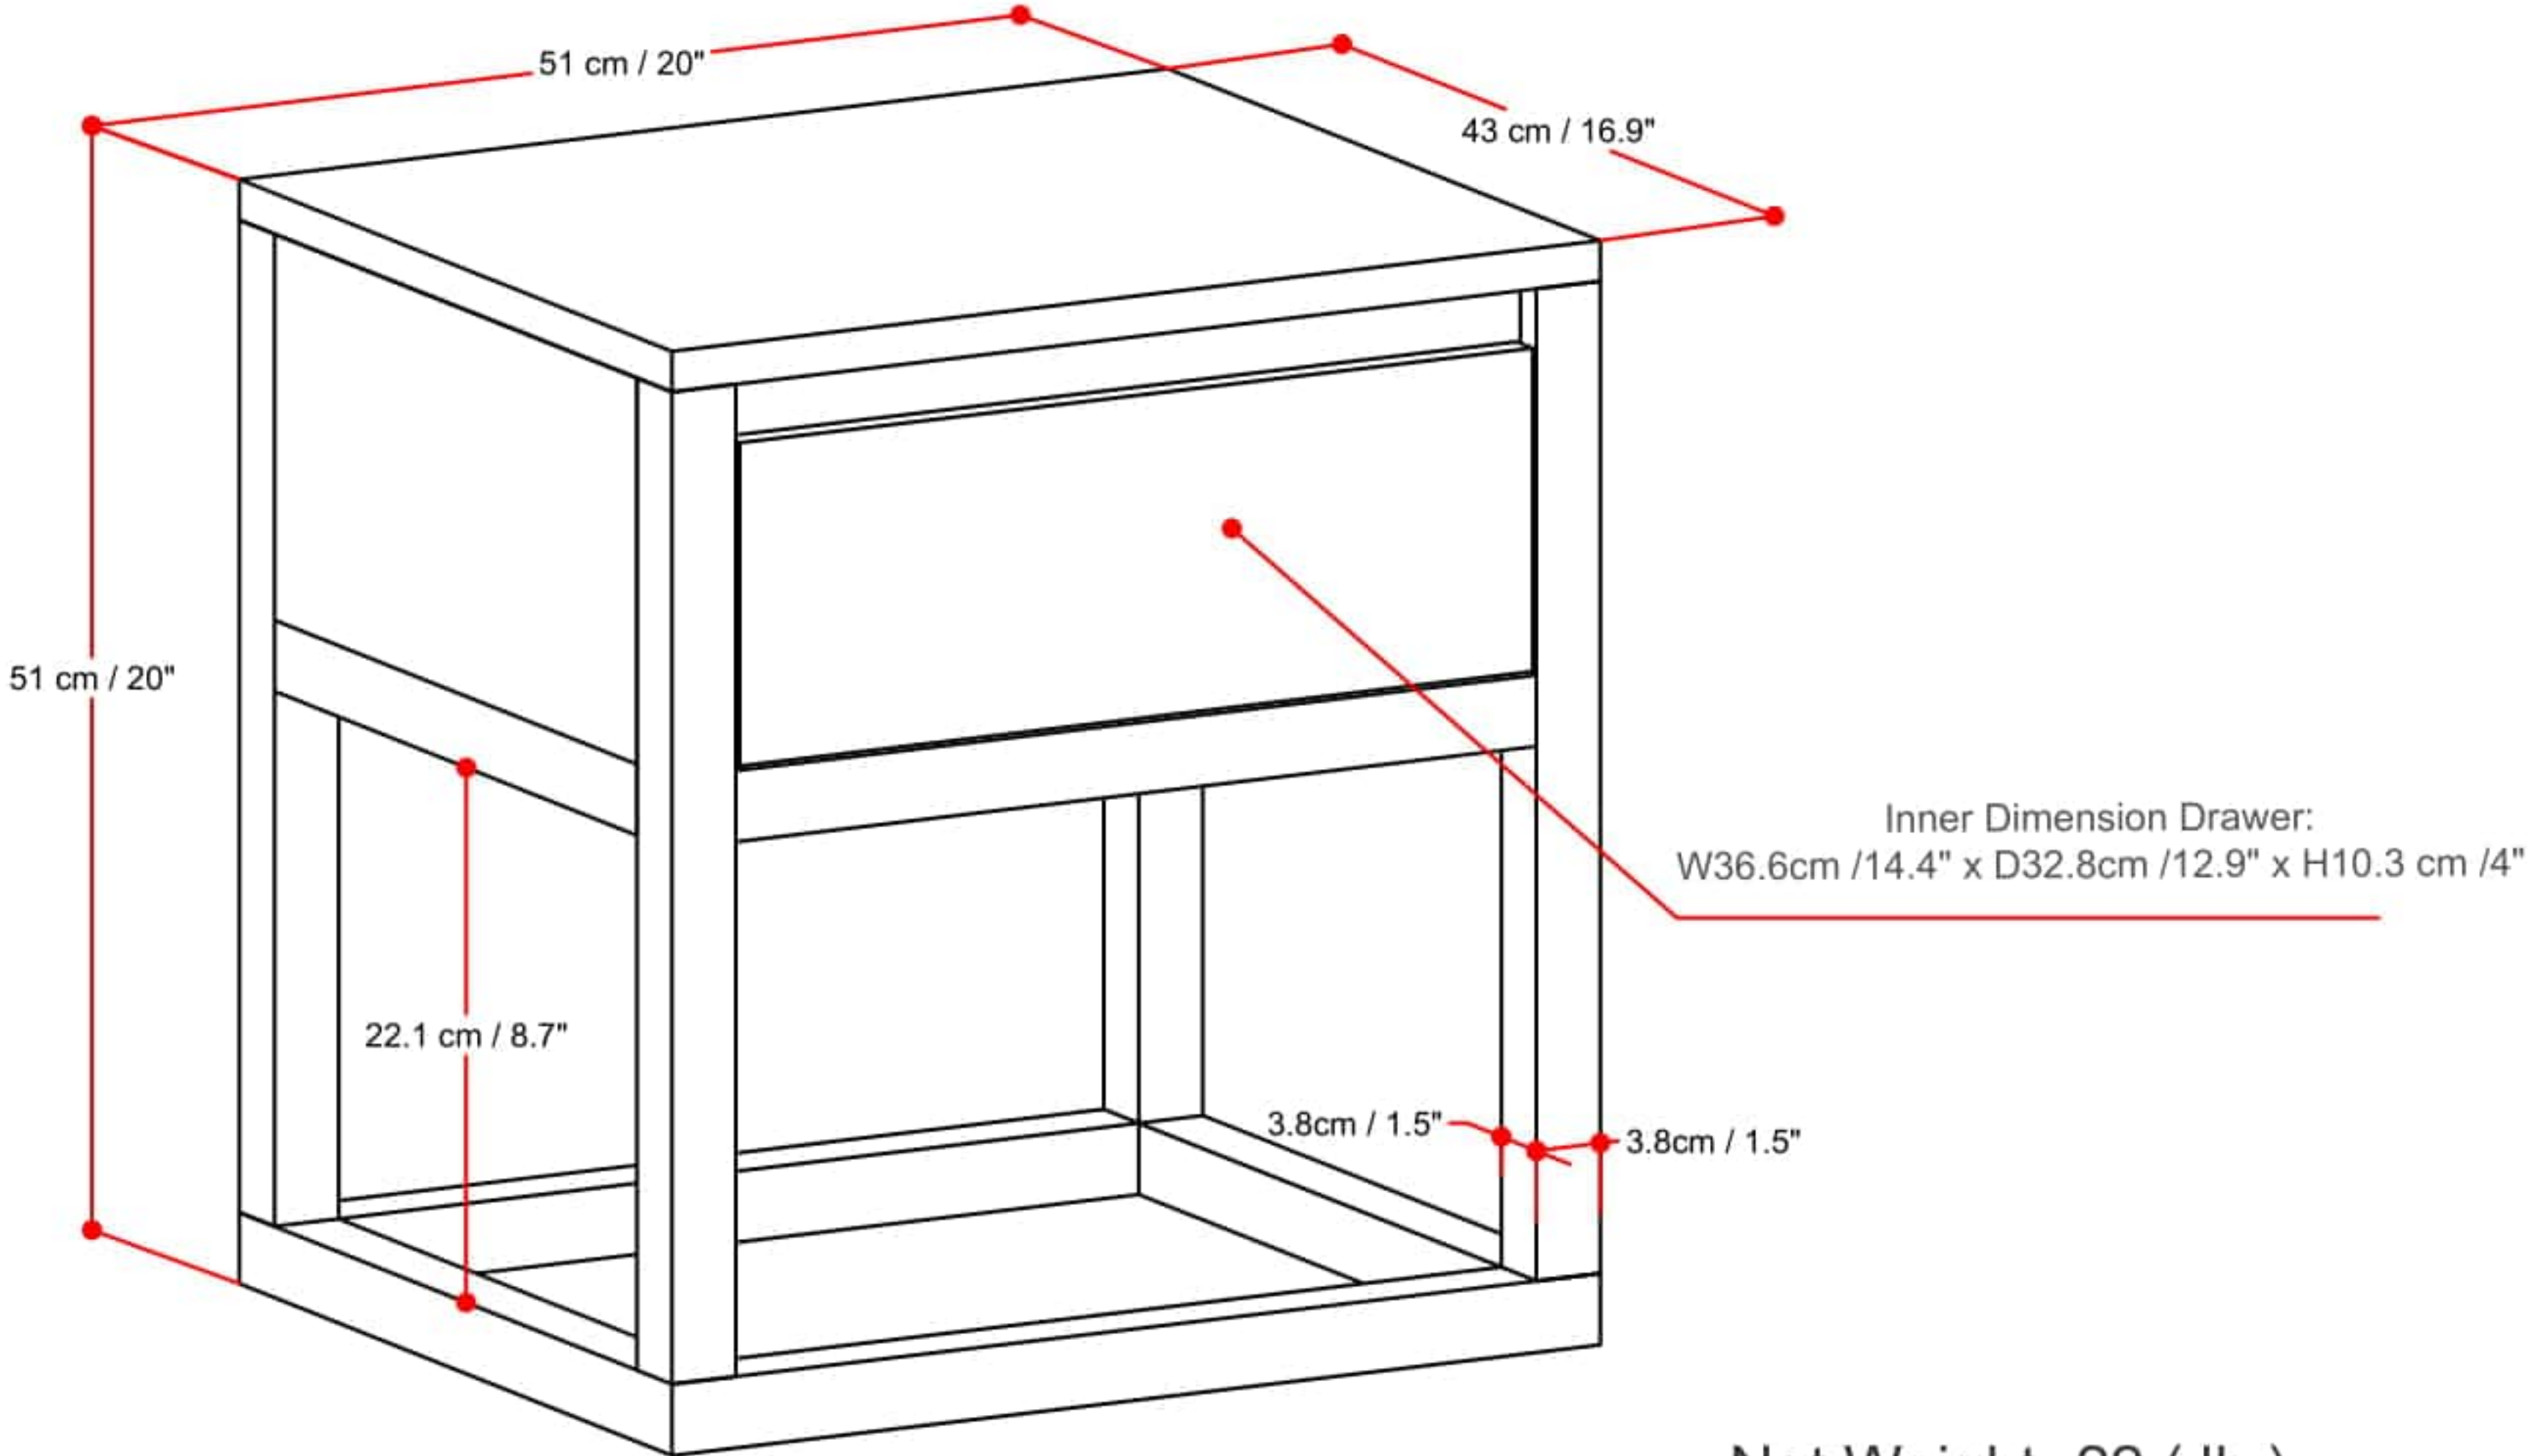

CORNELL END TABLE

Net Weight- 22 (lb)