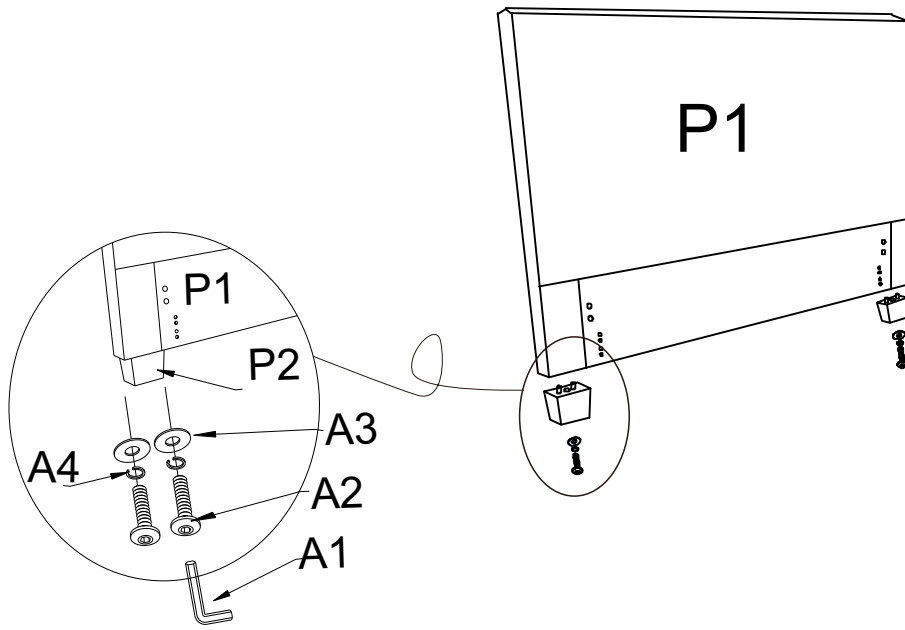

STEP 2:

ASSEMBLY COMPLETE.

LEVI /MADELEINE/ROYAL/MELINA HEADBOARD
 FULL/QN/CK/EK SIZE
 ASSEMBLY INSTRUCTIONS

PARTS AND FITTING PACKAGING DETAIL

BOX #1

- P1. HEADBOARD 1 PC
- P2. HEADBOARD LEG 2 PCS

P1

P2

GENEVA HEADBOARD ASSEMBLED

GENEVA HEADBOARD ASSEMBLED SHOWN WITH METAL BED FRAME.
 *METAL BED FRAME NOT INCLUDED.

HARDWARE* PACKED IN BOX #1

A1	ALLEN KEY 5/16"	1 PC	A2	ALLEN BOLT 5/16"*3.25"	4 PCS	A3	FLAT WASHER 5/16"	4 PCS
A4	LOCK WASHER 5/16"	4 PCS	A5	ALLEN KEY 1/4"	1 PC	A6	ALLEN BOLT 1/4"*1"	8 PCS
A7	FLAT WASHER 1/4"	8 PCS	A8	LOCK WASHER 1/4"	8 PCS			

STEP 1:

ASSEMBLY COMPLETE.

INSTRUCTIONS FOR ADJUSTING LEVELERS.

LEVELERS ARE LOCATED ON THE UNDERSIDE OF THE LEGS (P2).
TURN LEVELER COUNTER-CLOCKWISE TO EXTEND AND CLOCKWISE TO RETRACT. ADJUST THE LEVELERS UNTIL THE LEGS ARE EQUAL HEIGHT.