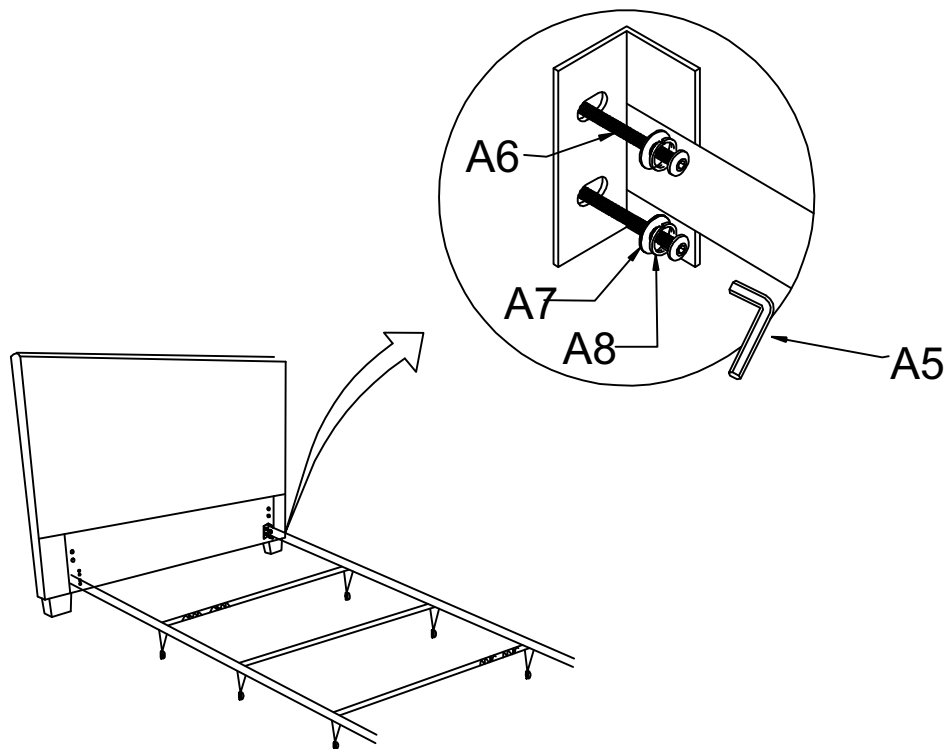

GENEVA HEADBOARD ASSEMBLED

GENEVA HEADBOARD ASSEMBLED SHOWN WITH METAL BED FRAME.
 *METAL BED FRAME NOT INCLUDED.

HARDWARE* PACKED IN BOX #1

A1	ALLEN KEY 5/16"	1 PC	A2	ALLEN BOLT 5/16"*3.25"	4 PCS	A3	FLAT WASHER 5/16"	4 PCS
A4	LOCK WASHER 5/16"	4 PCS	A5	ALLEN KEY 1/4"	1 PC	A6	ALLEN BOLT 1/4"*1"	8 PCS
A7	FLAT WASHER 1/4"	8 PCS	A8	LOCK WASHER 1/4"	8 PCS			

STEP 1:

ASSEMBLY COMPLETE.

INSTRUCTIONS FOR ADJUSTING LEVELERS.

LEVELERS ARE LOCATED ON THE UNDERSIDE OF THE LEGS (P2).
TURN LEVELER COUNTER-CLOCKWISE TO EXTEND AND CLOCKWISE TO RETRACT. ADJUST THE LEVELERS UNTIL THE LEGS ARE EQUAL HEIGHT.

STEP 2:

ASSEMBLY COMPLETE.