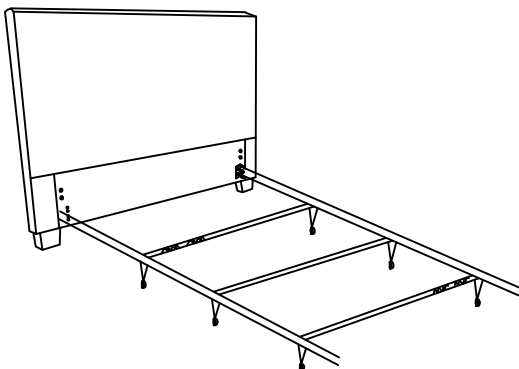

LEVI /MADELEINE/ROYAL/MELINA HEADBOARD
 FULL/QN/CK/EK SIZE
 ASSEMBLY INSTRUCTIONS

PARTS AND FITTING PACKAGING DETAIL

BOX #1

- P1. HEADBOARD 1 PC
- P2. HEADBOARD LEG 2 PCS

P1

P2

GENEVA HEADBOARD ASSEMBLED

GENEVA HEADBOARD ASSEMBLED SHOWN WITH METAL BED FRAME.
 *METAL BED FRAME NOT INCLUDED.

HARDWARE* PACKED IN BOX #1

A1	ALLEN KEY 5/16"	1 PC	A2	ALLEN BOLT 5/16"*3.25"	4 PCS	A3	FLAT WASHER 5/16"	4 PCS
A4	LOCK WASHER 5/16"	4 PCS	A5	ALLEN KEY 1/4"	1 PC	A6	ALLEN BOLT 1/4"*1"	8 PCS
A7	FLAT WASHER 1/4"	8 PCS	A8	LOCK WASHER 1/4"	8 PCS			

STEP 1:

ASSEMBLY COMPLETE.

INSTRUCTIONS FOR ADJUSTING LEVELERS.

LEVELERS ARE LOCATED ON THE UNDERSIDE OF THE LEGS (P2).
TURN LEVELER COUNTER-CLOCKWISE TO EXTEND AND CLOCKWISE TO RETRACT. ADJUST THE LEVELERS UNTIL THE LEGS ARE EQUAL HEIGHT.