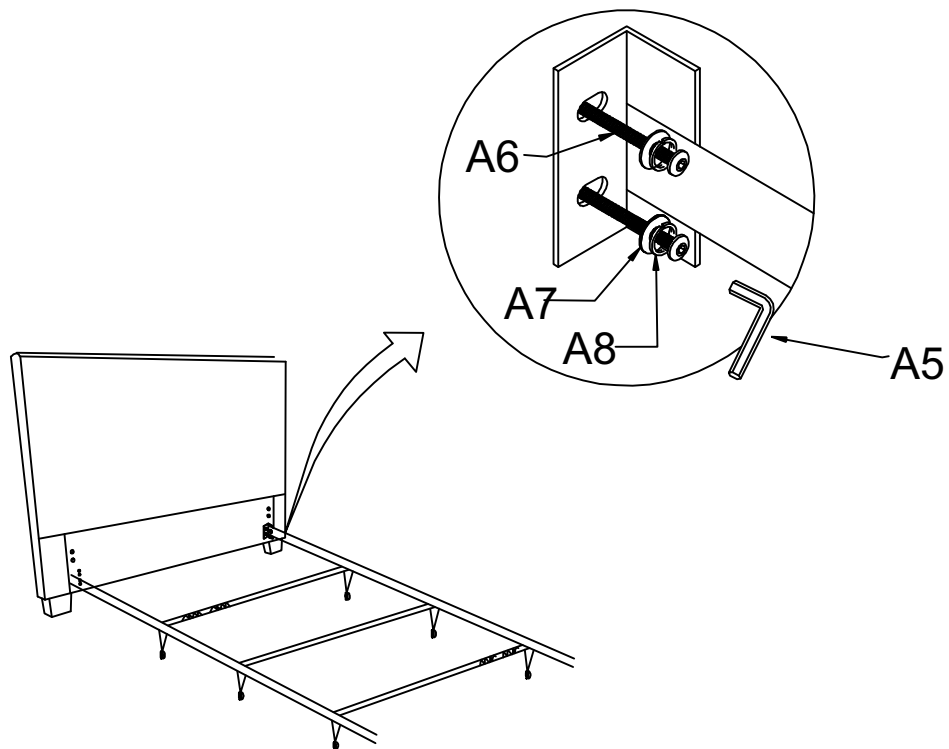

STEP 1:

ASSEMBLY COMPLETE.

INSTRUCTIONS FOR ADJUSTING LEVELERS.

LEVELERS ARE LOCATED ON THE UNDERSIDE OF THE LEGS (P2).
TURN LEVELER COUNTER-CLOCKWISE TO EXTEND AND CLOCKWISE TO RETRACT. ADJUST THE LEVELERS UNTIL THE LEGS ARE EQUAL HEIGHT.

STEP 2:

ASSEMBLY COMPLETE.

LEVI /MADELEINE/ROYAL/MELINA HEADBOARD
 FULL/QN/CK/EK SIZE
 ASSEMBLY INSTRUCTIONS

PARTS AND FITTING PACKAGING DETAIL

BOX #1

- P1. HEADBOARD 1 PC
- P2. HEADBOARD LEG 2 PCS

P1

P2

GENEVA HEADBOARD ASSEMBLED

GENEVA HEADBOARD ASSEMBLED SHOWN WITH METAL BED FRAME.
 *METAL BED FRAME NOT INCLUDED.

HARDWARE* PACKED IN BOX #1

A1	ALLEN KEY 5/16"	1 PC	A2	ALLEN BOLT 5/16"*3.25"	4 PCS	A3	FLAT WASHER 5/16"	4 PCS
A4	LOCK WASHER 5/16"	4 PCS	A5	ALLEN KEY 1/4"	1 PC	A6	ALLEN BOLT 1/4"*1"	8 PCS
A7	FLAT WASHER 1/4"	8 PCS	A8	LOCK WASHER 1/4"	8 PCS			