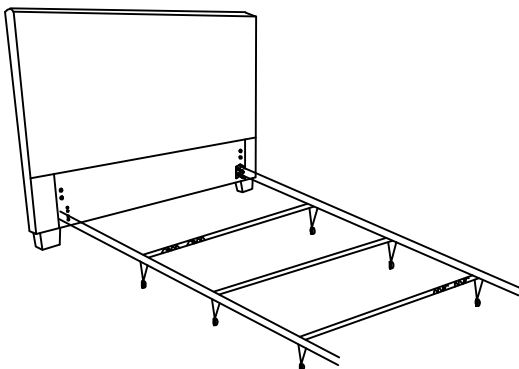

STEP 1:

ASSEMBLY COMPLETE.

INSTRUCTIONS FOR ADJUSTING LEVELERS.

LEVELERS ARE LOCATED ON THE UNDERSIDE OF THE LEGS (P2).
TURN LEVELER COUNTER-CLOCKWISE TO EXTEND AND CLOCKWISE TO RETRACT. ADJUST THE LEVELERS UNTIL THE LEGS ARE EQUAL HEIGHT.

STEP 2:

ASSEMBLY COMPLETE.

LEVI /MADELEINE/ROYAL/MELINA HEADBOARD
 FULL/QN/CK/EK SIZE
 ASSEMBLY INSTRUCTIONS

PARTS AND FITTING PACKAGING DETAIL

BOX #1

- P1. HEADBOARD 1 PC
- P2. HEADBOARD LEG 2 PCS

P1

P2

GENEVA HEADBOARD ASSEMBLED

GENEVA HEADBOARD ASSEMBLED SHOWN WITH METAL BED FRAME.
 *METAL BED FRAME NOT INCLUDED.

HARDWARE* PACKED IN BOX #1

A1	ALLEN KEY 5/16"	1 PC	A2	ALLEN BOLT 5/16"*3.25"	4 PCS	A3	FLAT WASHER 5/16"	4 PCS
A4	LOCK WASHER 5/16"	4 PCS	A5	ALLEN KEY 1/4"	1 PC	A6	ALLEN BOLT 1/4"*1"	8 PCS
A7	FLAT WASHER 1/4"	8 PCS	A8	LOCK WASHER 1/4"	8 PCS			