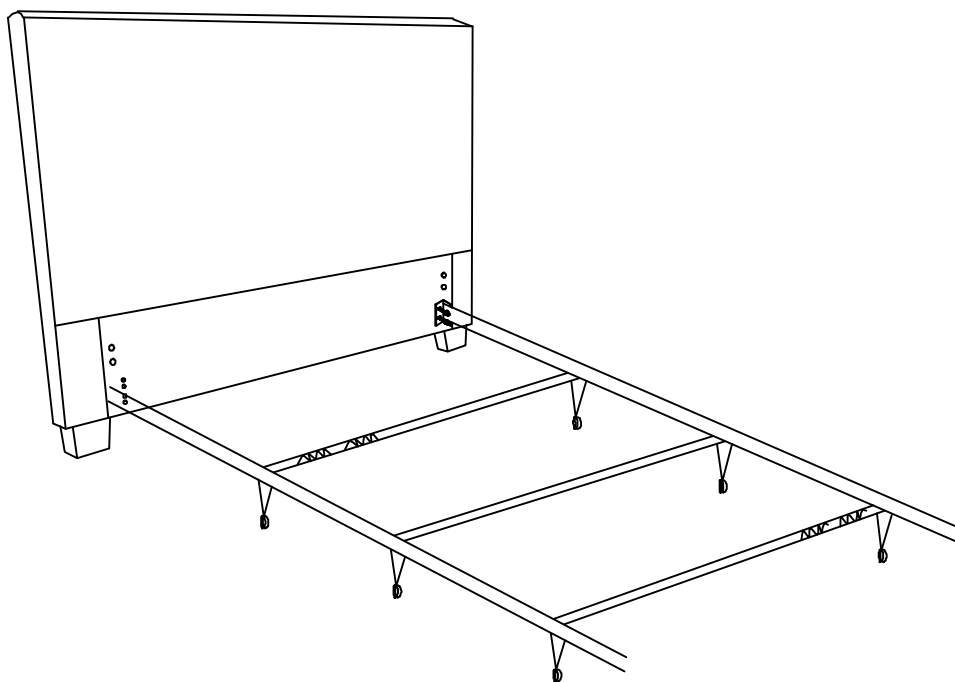

STEP 1:

ASSEMBLY COMPLETE.

INSTRUCTIONS FOR ADJUSTING LEVELERS.

LEVELERS ARE LOCATED ON THE UNDERSIDE OF THE LEGS (P2).
TURN LEVELER COUNTER-CLOCKWISE TO EXTEND AND CLOCKWISE TO RETRACT. ADJUST THE LEVELERS UNTIL THE LEGS ARE EQUAL HEIGHT.

STEP 2:

ASSEMBLY COMPLETE.

LEVI /MADELEINE/ROYAL/MELINA HEADBOARD
 FULL/QN/CK/EK SIZE
 ASSEMBLY INSTRUCTIONS

PARTS AND FITTING PACKAGING DETAIL

BOX #1

- P1. HEADBOARD 1 PC
- P2. HEADBOARD LEG 2 PCS

P1

P2