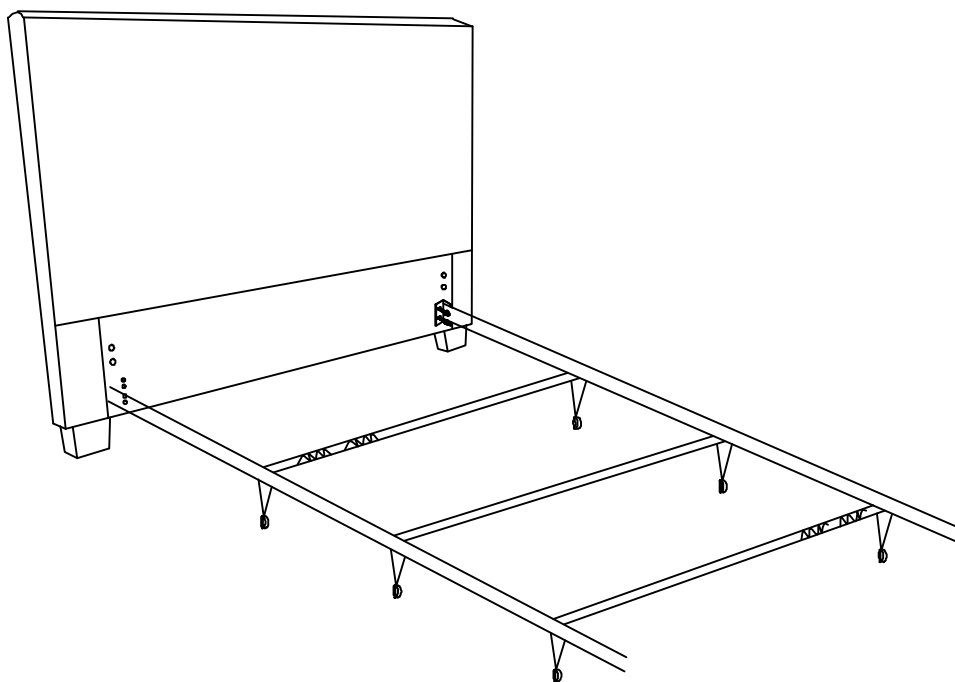

STEP 2:

ASSEMBLY COMPLETE.