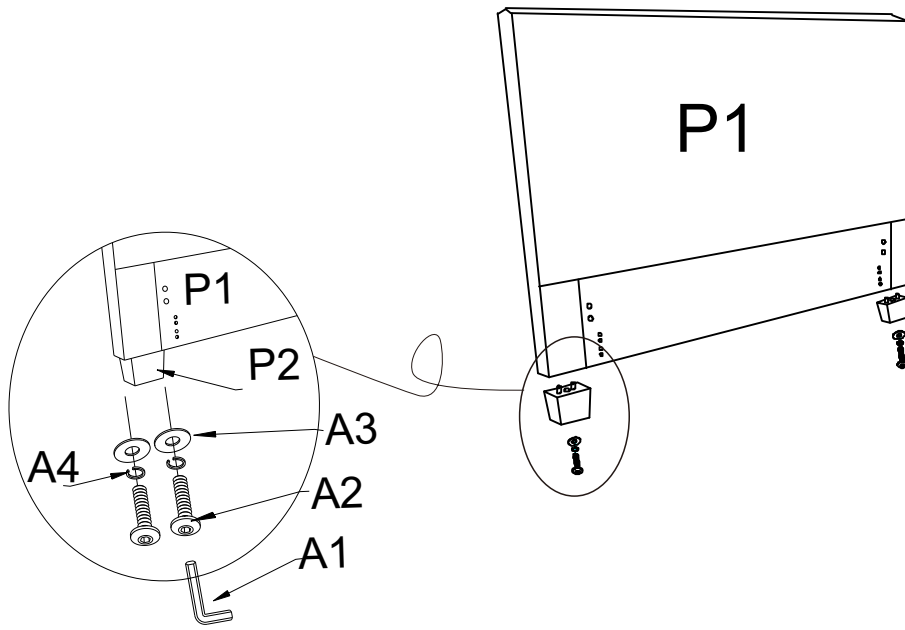

LEVI /MADELEINE/ROYAL/MELINA HEADBOARD
 FULL/QN/CK/EK SIZE
 ASSEMBLY INSTRUCTIONS

PARTS AND FITTING PACKAGING DETAIL

BOX #1

- P1. HEADBOARD 1 PC
- P2. HEADBOARD LEG 2 PCS

P1

P2

GENEVA HEADBOARD ASSEMBLED

GENEVA HEADBOARD ASSEMBLED SHOWN WITH METAL BED FRAME.
 *METAL BED FRAME NOT INCLUDED.

HARDWARE* PACKED IN BOX #1

A1	ALLEN KEY 5/16"	1 PC	A2	ALLEN BOLT 5/16"*3.25"	4 PCS	A3	FLAT WASHER 5/16"	4 PCS
A4	LOCK WASHER 5/16"	4 PCS	A5	ALLEN KEY 1/4"	1 PC	A6	ALLEN BOLT 1/4"*1"	8 PCS
A7	FLAT WASHER 1/4"	8 PCS	A8	LOCK WASHER 1/4"	8 PCS			

STEP 1:

ASSEMBLY COMPLETE.

INSTRUCTIONS FOR ADJUSTING LEVELERS.

LEVELERS ARE LOCATED ON THE UNDERSIDE OF THE LEGS (P2).
TURN LEVELER COUNTER-CLOCKWISE TO EXTEND AND CLOCKWISE TO RETRACT. ADJUST THE LEVELERS UNTIL THE LEGS ARE EQUAL HEIGHT.

STEP 2:

ASSEMBLY COMPLETE.

LEVI /MADELEINE/ROYAL/MELINA HEADBOARD
 FULL/QN/CK/EK SIZE
 ASSEMBLY INSTRUCTIONS

PARTS AND FITTING PACKAGING DETAIL

BOX #1

- P1. HEADBOARD 1 PC
- P2. HEADBOARD LEG 2 PCS

P1

P2