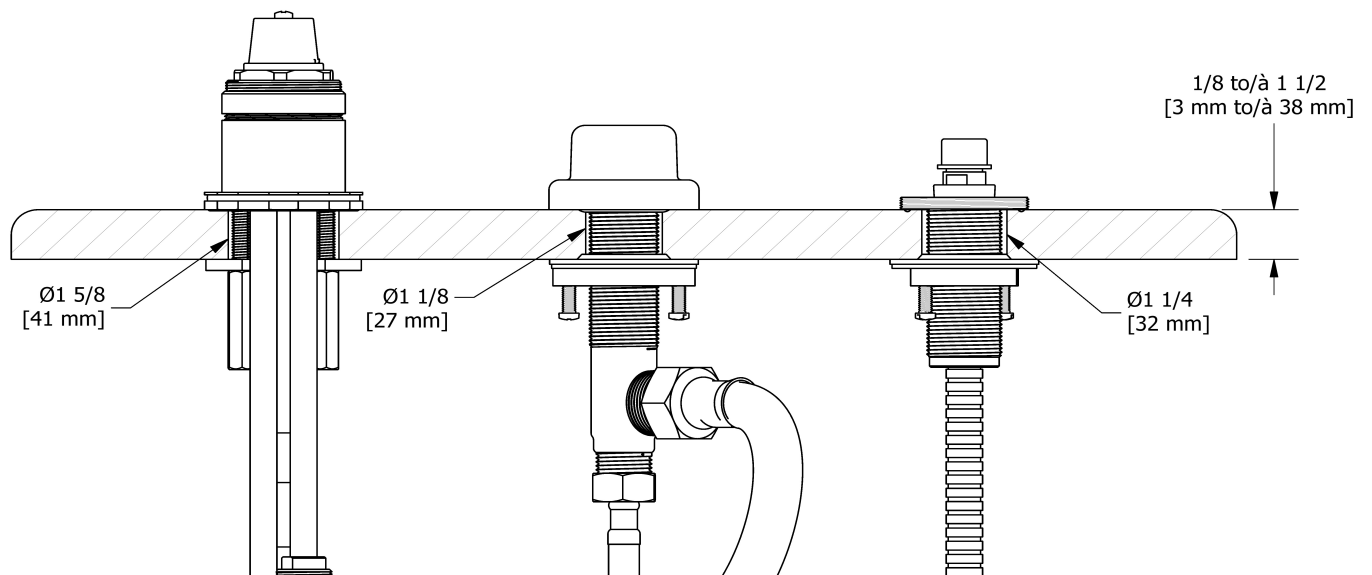

Sizes, models and finishes may differ from those presented.

Warranty

This **Riobel Inc.** product you have purchased carries a Limited Lifetime Warranty on the chrome, PVD finish, blacks and all working parts and is guaranteed from the initial purchase date against all manufacturing defects. All other finishes, including plastic components, are guaranteed for one year. All electric and/or electronic parts are covered by a 5-year limited warranty.

Customer Service

Ontario, West Canada : 888-287-5354 Quebec, Maritimes, United States : 866-473-8442

2020.11.24