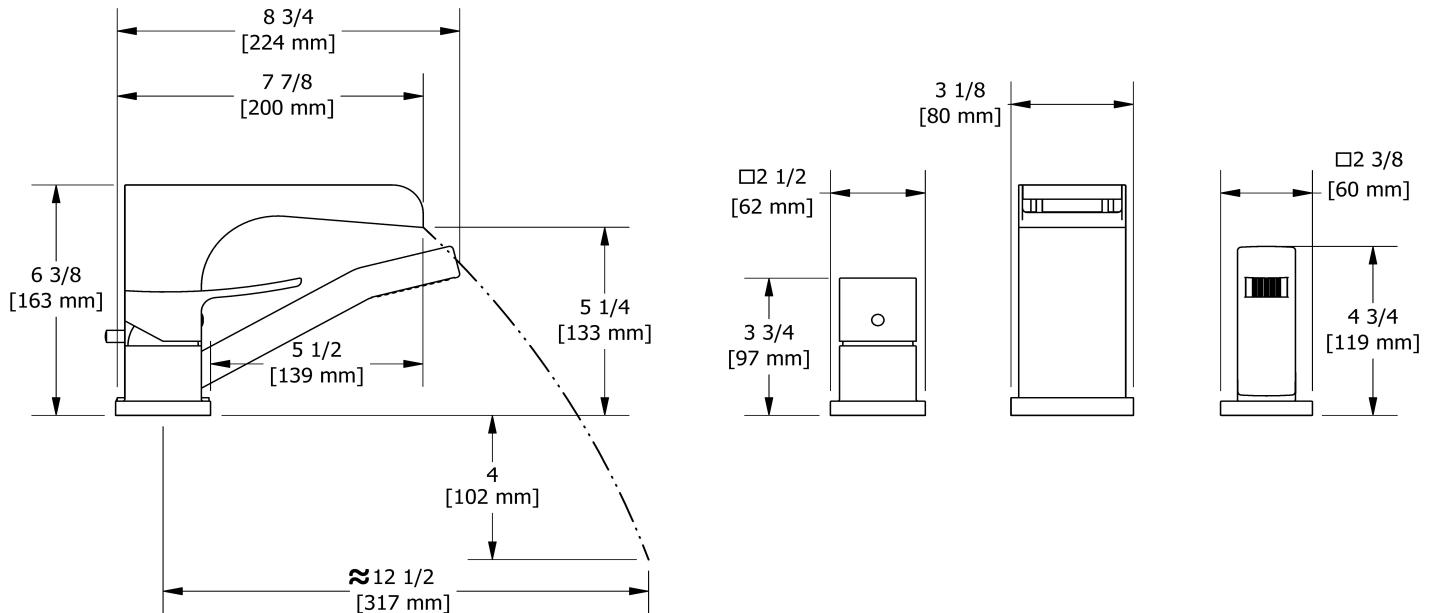

Sizes, models and finishes may differ from those presented.

Warranty

This **Riobel Inc.** product you have purchased carries a Limited Lifetime Warranty on the chrome, PVD finish, blacks and all working parts and is guaranteed from the initial purchase date against all manufacturing defects. All other finishes, including plastic components, are guaranteed for one year. All electric and/or electronic parts are covered by a 5-year limited warranty.

Customer Service

Ontario, West Canada : 888-287-5354 Quebec, Maritimes, United States : 866-473-8442