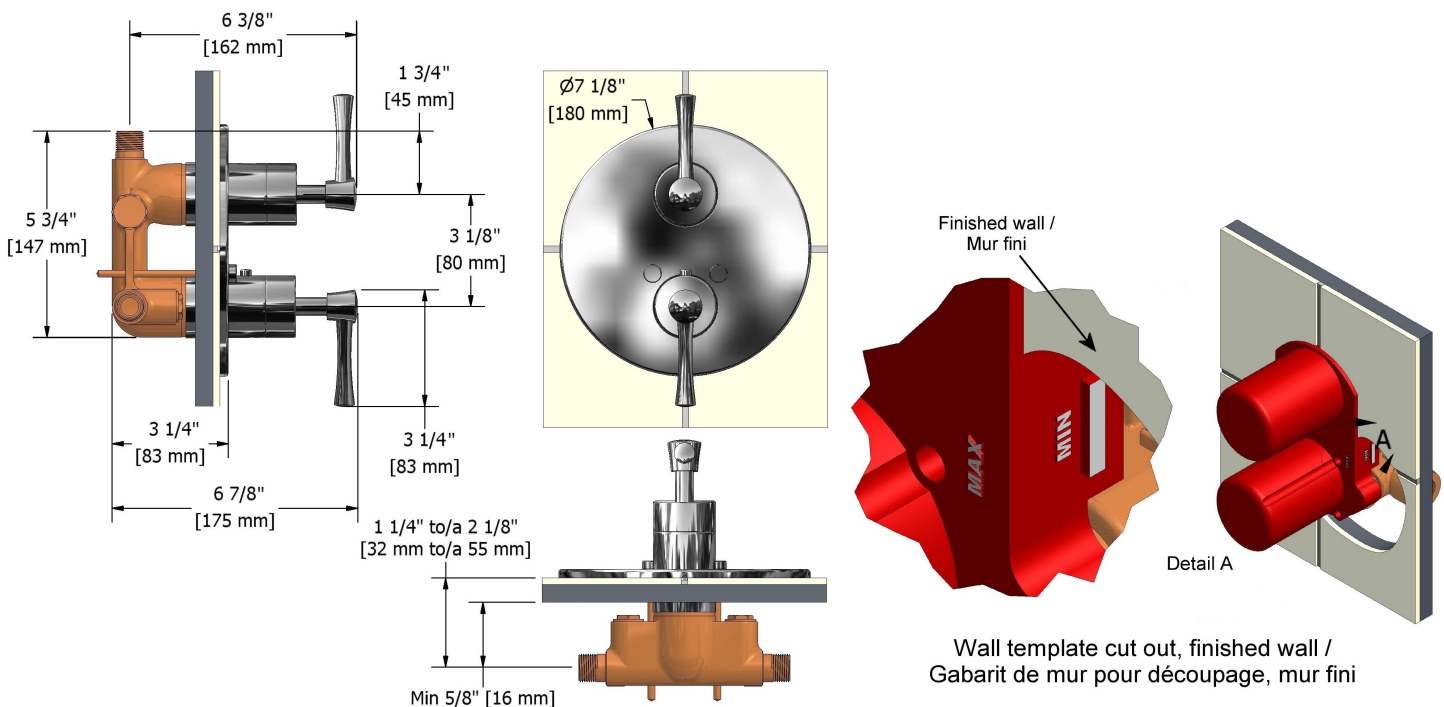

Sizes, models and finishes may differ from thoses presented.

Warranty

This **Riobel Inc.** product you have purchased carries a Limited Lifetime Warranty on the chrome, PVD finish, blacks and all working parts and is guaranteed from the initial purchase date against all manufacturing defects. All other finishes, including plastic components, are guaranteed for one year. All electric and/or electronic parts are covered by a 5-year limited warranty.

Customer Service

Ontario, West Canada : 888-287-5354 Quebec, Maritimes, United States : 866-473-8442