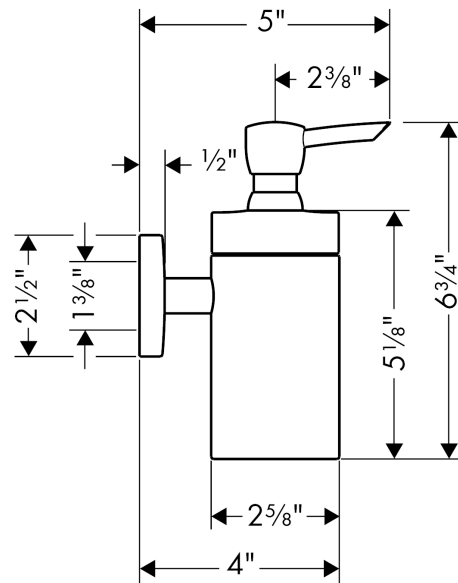

**Logis  
Soap Dispenser**

Finishes : **chrome** Part no. : **40514000**

**Description**

**Features**

- Brass, Crystal glass
- 4 oz capacity

**Item details**

List Price \$ 137.00

**Product image**

**Scale drawing**

**Logis**  
**Soap Dispenser**  
 Finishes : **chrome**

Part no. : **40514000**

**Exploded drawing**

Year of production: >09/08

**Logis  
Soap Dispenser**

Finishes : **chrome**    Part no. : **40514000**

**Spare parts list**

Year of production: >09/08

<b>Pos.</b>	<b>Description</b>	<b>Part no.</b>	<b>Price</b>	<b>PU</b>
1	escutcheon	98538000	-	1
2	support element	98539000	-	1
3	hollow set screw M4x4	98540000	-	1
4	mounting set	96179000	-	1
5	pump	96306000	-	1
6	glass for lotion dispenser	98544000	-	1