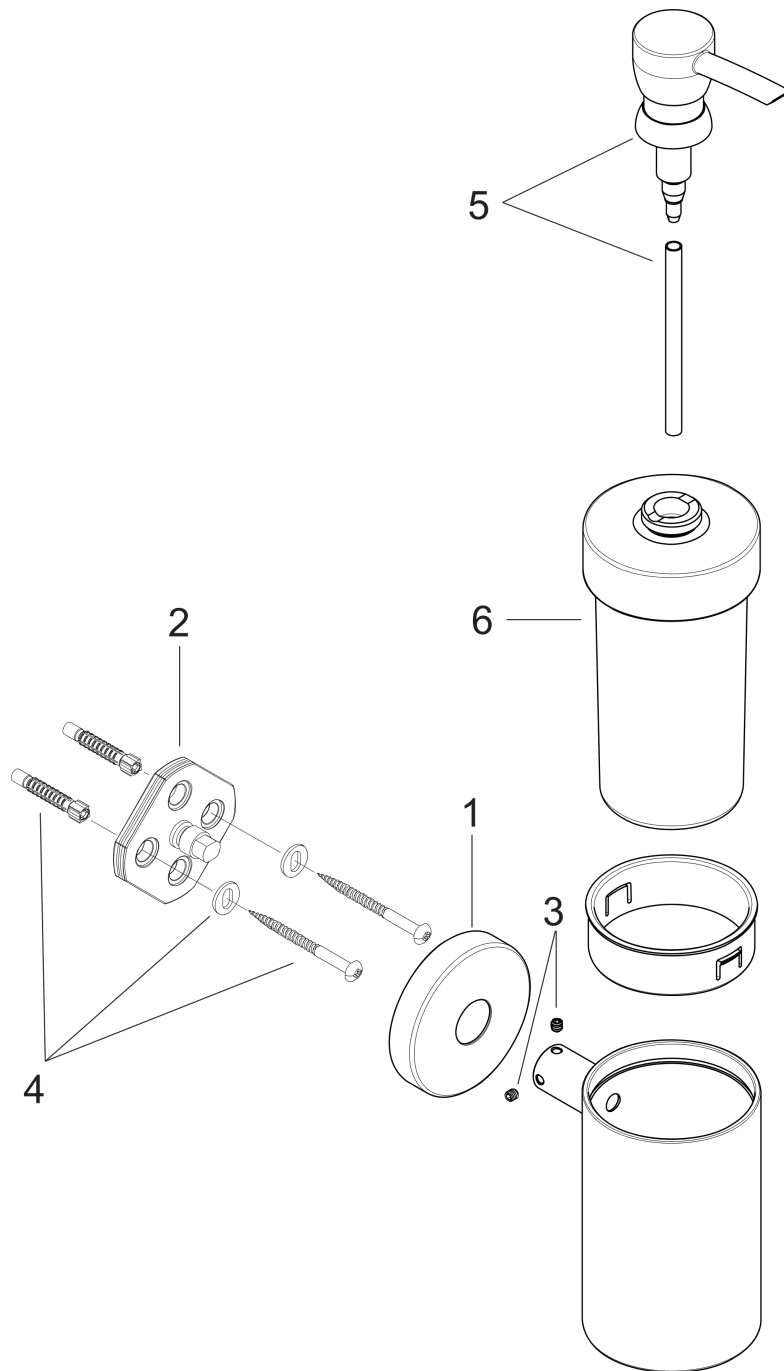

**Logis  
Soap Dispenser**

Finishes : **chrome** Part no. : **40514000**

**Description**

**Features**

- Brass, Crystal glass
- 4 oz capacity

**Item details**

List Price \$ 137.00

**Product image**

**Scale drawing**

**Logis**  
**Soap Dispenser**  
 Finishes : **chrome**

Part no. : **40514000**

**Exploded drawing**

Year of production: >09/08

**Logis  
Soap Dispenser**

Finishes : **chrome**    Part no. : **40514000**

**Spare parts list**

Year of production: >09/08

<b>Pos.</b>	<b>Description</b>	<b>Part no.</b>	<b>Price</b>	<b>PU</b>
1	escutcheon	98538000	-	1
2	support element	98539000	-	1
3	hollow set screw M4x4	98540000	-	1
4	mounting set	96179000	-	1
5	pump	96306000	-	1
6	glass for lotion dispenser	98544000	-	1