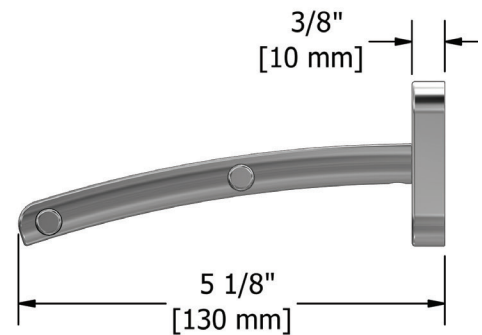

SPECIFICATIONS

DESCRIPTION

- Length cannot be cut down

WARRANTY

- Most products or parts carry "Limited Warranties" against manufacturing defects. For US customers please visit houseofrohl.com/support and for Canadian customers please visit houseofrohl.ca/support for complete product and finish warranty.

Salomé™
Double 24" Towel Bar

MODEL: SA6

For warranty or additional information, contact:

U.S.A.
houseofrohl.com/support
1-800-777-9762

QUEBEC / MARITIMES / WESTERN CANADA
QUÉBEC / MARITIMOS / OUEST CANADIEN
QUEBEC / MARITIMOS / CANADA OCCIDENTAL
houseofrohl.ca/support
1-866-473-8442