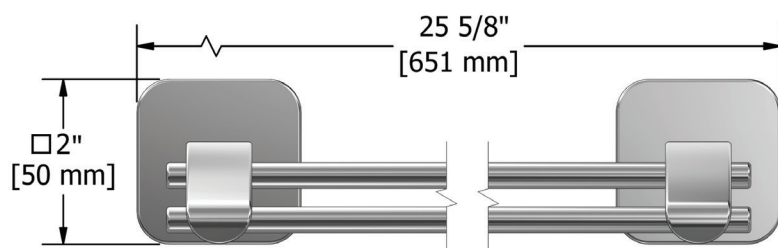

Salomé™

Porte-serviettes double 24"

MODÈLES: SA6

For warranty or additional information, contact:

U.S.A.
houseofrohl.com/support
1-800-777-9762

QUEBEC / MARITIMES / WESTERN CANADA
QUÉBEC / MARITIMOS / OUEST CANADIEN
QUEBEC / MARITIMOS / CANADA OCCIDENTAL
houseofrohl.ca/support
1-866-473-8442