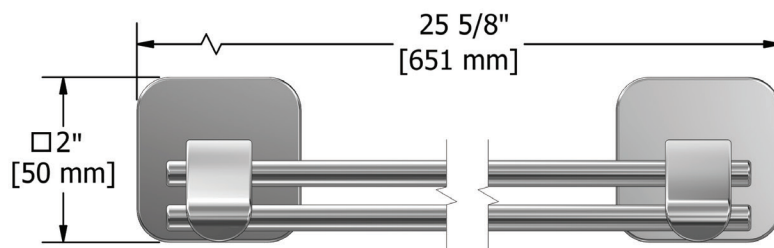

SPECIFICATIONS

DESCRIPTION

- Length cannot be cut down

WARRANTY

- Most products or parts carry "Limited Warranties" against manufacturing defects. For US customers please visit houseofrohl.com/support and for Canadian customers please visit houseofrohl.ca/support for complete product and finish warranty.

Salomé™
Double 24" Towel Bar

MODEL: SA6

For warranty or additional information, contact:

U.S.A.
houseofrohl.com/support
1-800-777-9762

QUEBEC / MARITIMES / WESTERN CANADA
QUÉBEC / MARITIMOS / OUEST CANADIEN
QUEBEC / MARITIMOS / CANADA OCCIDENTAL
houseofrohl.ca/support
1-866-473-8442