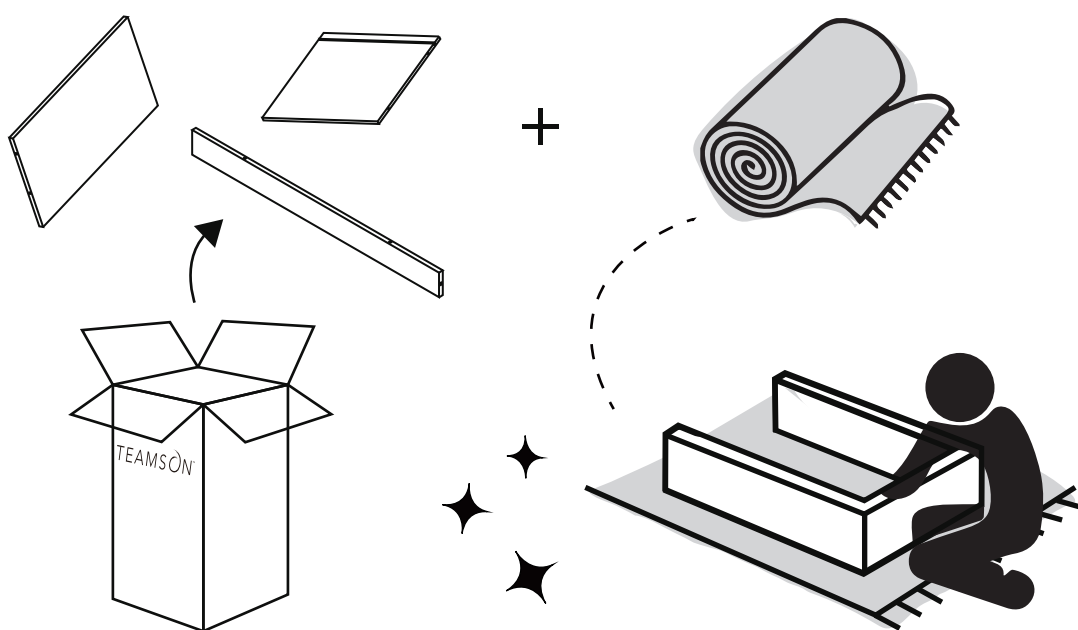

**Peaktop  
Patio Eucalyptus Solid Wood  
Side Table**

**PT-OF0014**

**TIME SAVER!**  
3D Interactive Instruction

\*\* Got questions? Please have your product code (on the first page of this instruction, e.g. TD-12345A) and the order number ready, give us a call or email us through our customer care support! We are always ready to assist you!