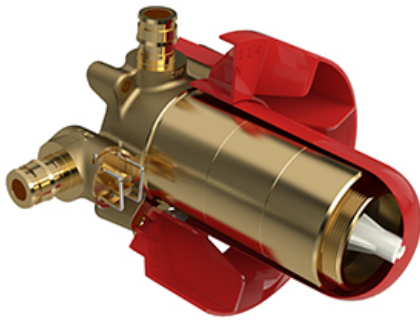

### Customer Service

Ontario, West Canada : 888-287-5354 Quebec, Maritimes, United States : 866-473-8442

2-way Type T/P coaxial valve rough EXPANSION  
PEX  
**R23-EX**