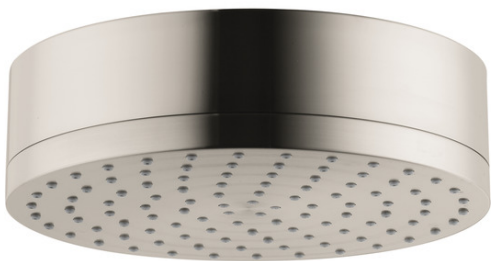

AXOR Citterio
Showerhead 180 1-Jet, 2.5 GPM
Finishes : **brushed nickel** Part no. : **28489821**

Description

Features

- Spray modes: Full
- 107 no-clog spray channels
- Flow: 2.5 GPM (9.5 L/Min)
- Fully-finished matching spray face

Technology

Product image

Scale drawing

AXOR Citterio
Showerhead 180 1-Jet, 2.5 GPM
Finishes : **brushed nickel** Part no. : **28489821**

Exploded drawing

Year of production: **06/07 - 08/17**

AXOR Citterio
Showerhead 180 1-Jet, 2.5 GPM
 Finishes : **brushed nickel** Part no. : **28489821**