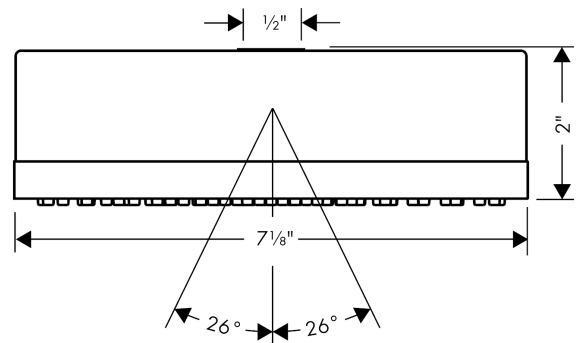

AXOR Citterio
Showerhead 180 1-Jet, 2.5 GPM
Finishes : **brushed nickel** Part no. : **28489821**

Description

Features

- Spray modes: Full
- 107 no-clog spray channels
- Flow: 2.5 GPM (9.5 L/Min)
- Fully-finished matching spray face

Technology

Product image

Scale drawing

AXOR Citterio
Showerhead 180 1-Jet, 2.5 GPM
Finishes : **brushed nickel** Part no. : **28489821**

Exploded drawing

Year of production: **06/07 - 08/17**

AXOR Citterio
Showerhead 180 1-Jet, 2.5 GPM
 Finishes : **brushed nickel** Part no. : **28489821**