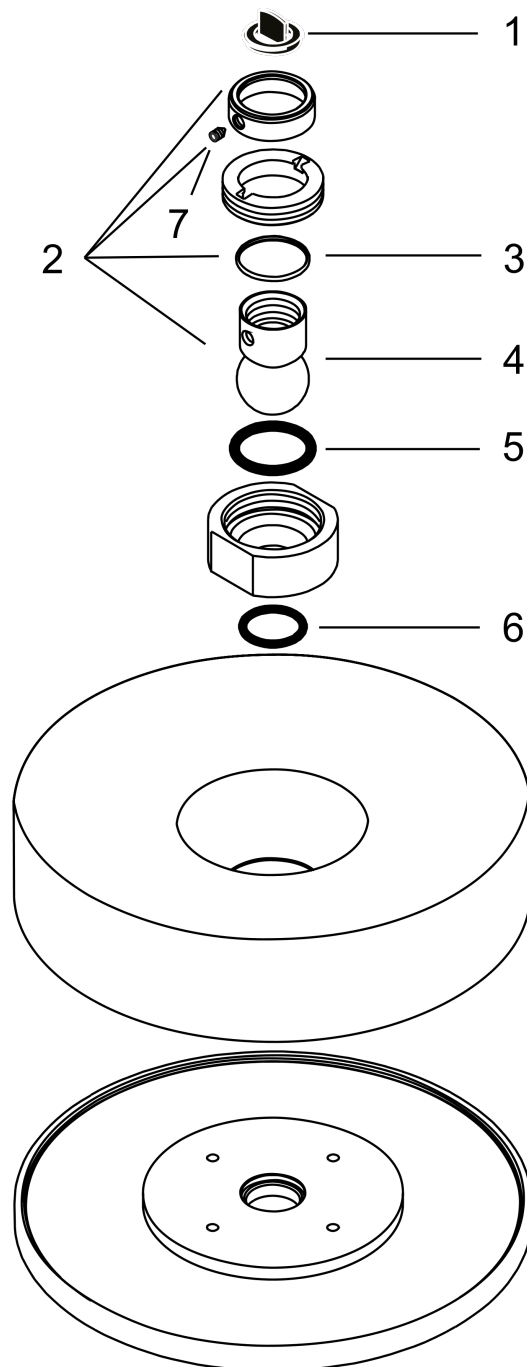

AXOR Citterio
Showerhead 180 1-Jet, 2.5 GPM
Finishes : **brushed nickel** Part no. : **28489821**

Description

Features

- Spray modes: Full
- 107 no-clog spray channels
- Flow: 2.5 GPM (9.5 L/Min)
- Fully-finished matching spray face

Technology

Product image

Scale drawing

AXOR Citterio
Showerhead 180 1-Jet, 2.5 GPM
Finishes : **brushed nickel** Part no. : **28489821**

Exploded drawing

Year of production: **06/07 - 08/17**

AXOR Citterio
Showerhead 180 1-Jet, 2.5 GPM
 Finishes : **brushed nickel** Part no. : **28489821**

Spare parts list

Year of production: **06/07 - 08/17**

Pos.	Description	Part no.	PC	PU
1	filter packing	88649000	0	1
2	ball joint	98941820	0	1
3	lever collar	97536000	0	1
4	ball joint	97552000	0	1
5	O-ring 23x3	98142000	0	1
6	O-ring 18x2	98181000	0	1
7	hollow set screw M4x6	97767000	0	1