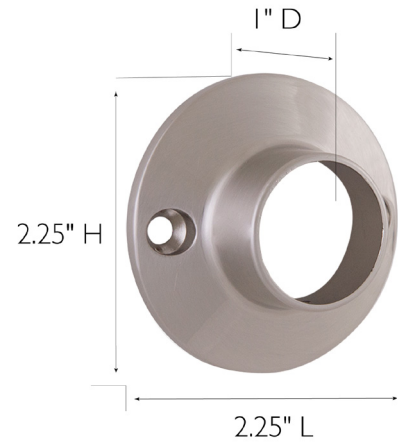

1" Mounting Rod Bracket for Closet or Shower, 5-Pack
Satin Nickel

SPECIFICATIONS

MATERIAL CONSTRUCTION:	Zinc
MOUNTING HARDWARE INCLUDED:	Yes
TOOLS NEEDED FOR INSTALLATION:	Screwdriver
ASSEMBLED DIMENSIONS:	2.25" H x 2.25" L x 1" D
ASSEMBLED WEIGHT:	1.65 lbs.
PROJECTION:	1"