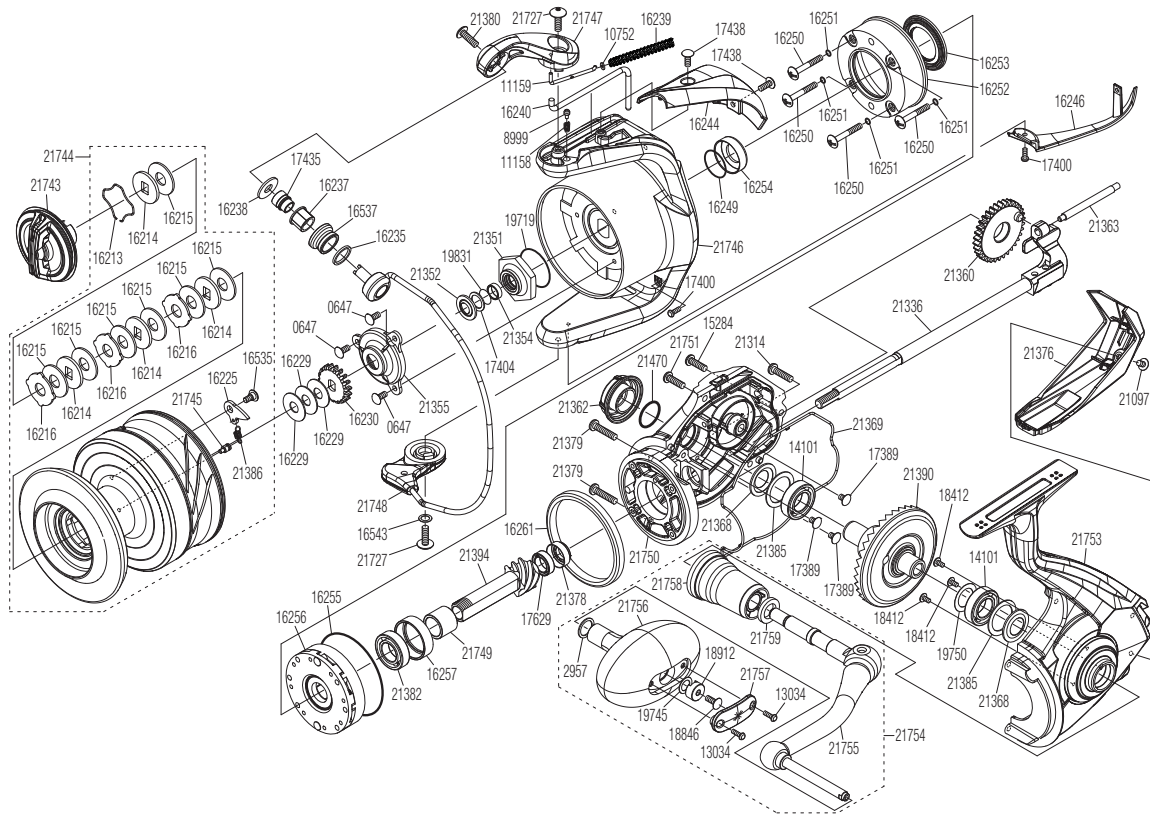

SHIMANO

SPHEROS

SP-SW18000HG

Please note that the number of adjusting washers may not always be the same as shown in the exploded view.

(51SF53X183X)

Please note that your actions take full responsibility when you take it apart.