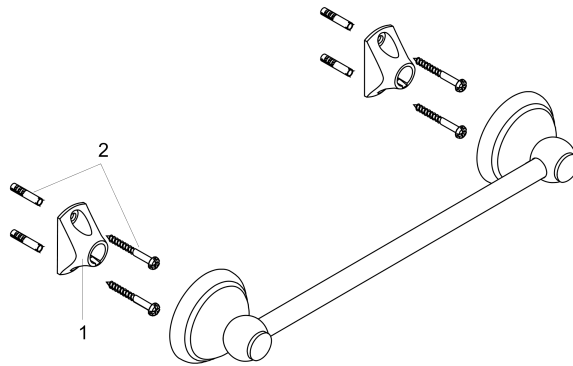

C Accessories

Towel Bar, 24"

Finishes : **polished nickel** Part no. : **06098830**

Description

Features

- Brass
- Wall-mounted
- Metal holder

Item details

List Price \$ 206.00

Product image

Scale drawing

C Accessories

Towel Bar, 24"

Finishes : **polished nickel**

Part no. : **06098830**

Exploded drawing

Year of production: **>05/04**

C Accessories

Towel Bar, 24"

Finishes : **polished nickel** Part no. : **06098830**

Spare parts list

Year of production: >**05/04**

Pos.	Description	Part no.	Price	PU
1	support element	96341000	-	1
2	mounting set	40915000	-	1