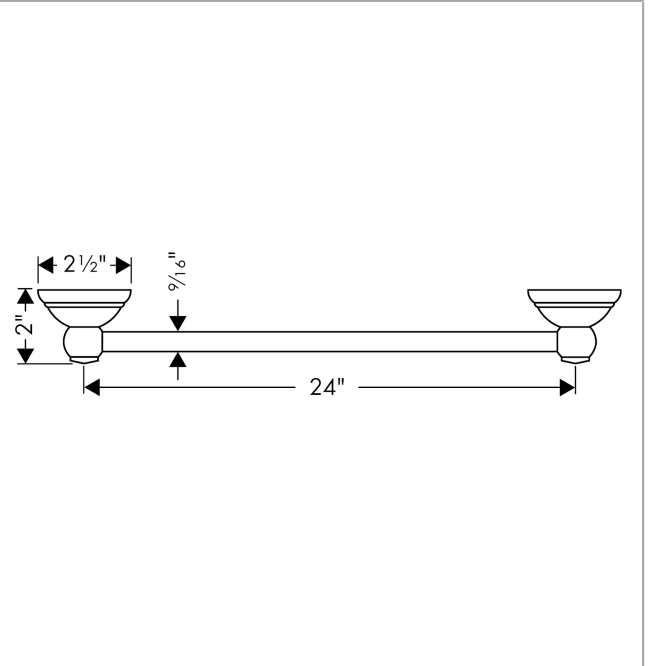

C Accessories

Towel Bar, 24"

Finishes : **polished nickel** Part no. : **06098830**

Description

Features

- Brass
- Wall-mounted
- Metal holder

Item details

List Price \$ 206.00

Product image

Scale drawing

C Accessories

Towel Bar, 24"

Finishes : **polished nickel**

Part no. : **06098830**

Exploded drawing

Year of production: **>05/04**

C Accessories

Towel Bar, 24"

Finishes : **polished nickel** Part no. : **06098830**

Spare parts list

Year of production: >**05/04**

Pos.	Description	Part no.	Price	PU
1	support element	96341000	-	1
2	mounting set	40915000	-	1