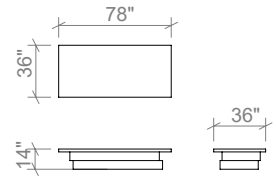

Available in all ELTE Collection stone finishes

TABLES

54 INCH COFFEE TABLE

66 INCH COFFEE TABLE

78 INCH COFFEE TABLE

60 INCH CONSOLE TABLE

SIDE TABLE