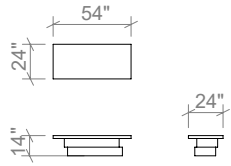

Available in all ELTE Collection stone finishes

TABLES

54 INCH COFFEE TABLE

66 INCH COFFEE TABLE

78 INCH COFFEE TABLE

60 INCH CONSOLE TABLE

SIDE TABLE