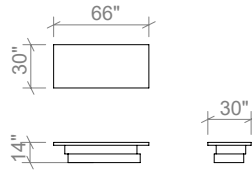

Available in all ELTE Collection stone finishes

TABLES

54 INCH COFFEE TABLE

66 INCH COFFEE TABLE

78 INCH COFFEE TABLE

60 INCH CONSOLE TABLE

SIDE TABLE