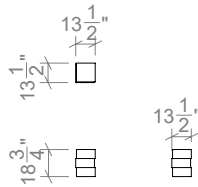

Available in all ELTE Collection stone finishes

TABLES

54 INCH COFFEE TABLE

66 INCH COFFEE TABLE

78 INCH COFFEE TABLE

60 INCH CONSOLE TABLE

SIDE TABLE