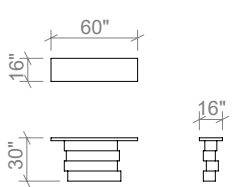

Available in all ELTE Collection stone finishes

TABLES

54 INCH COFFEE TABLE

66 INCH COFFEE TABLE

78 INCH COFFEE TABLE

60 INCH CONSOLE TABLE

SIDE TABLE