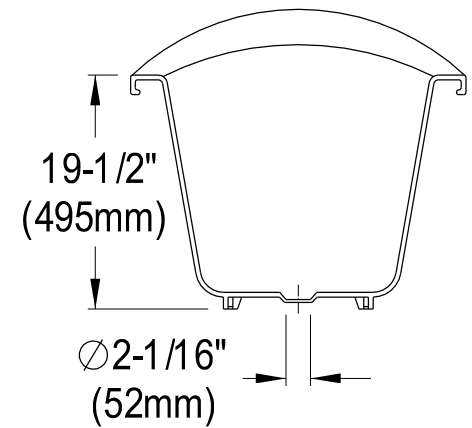

# VTDE692823C1, 2, 5, 8, W

67" Acrylic Slipper Bathtub With 7" Faucet Drillings

Section A-A