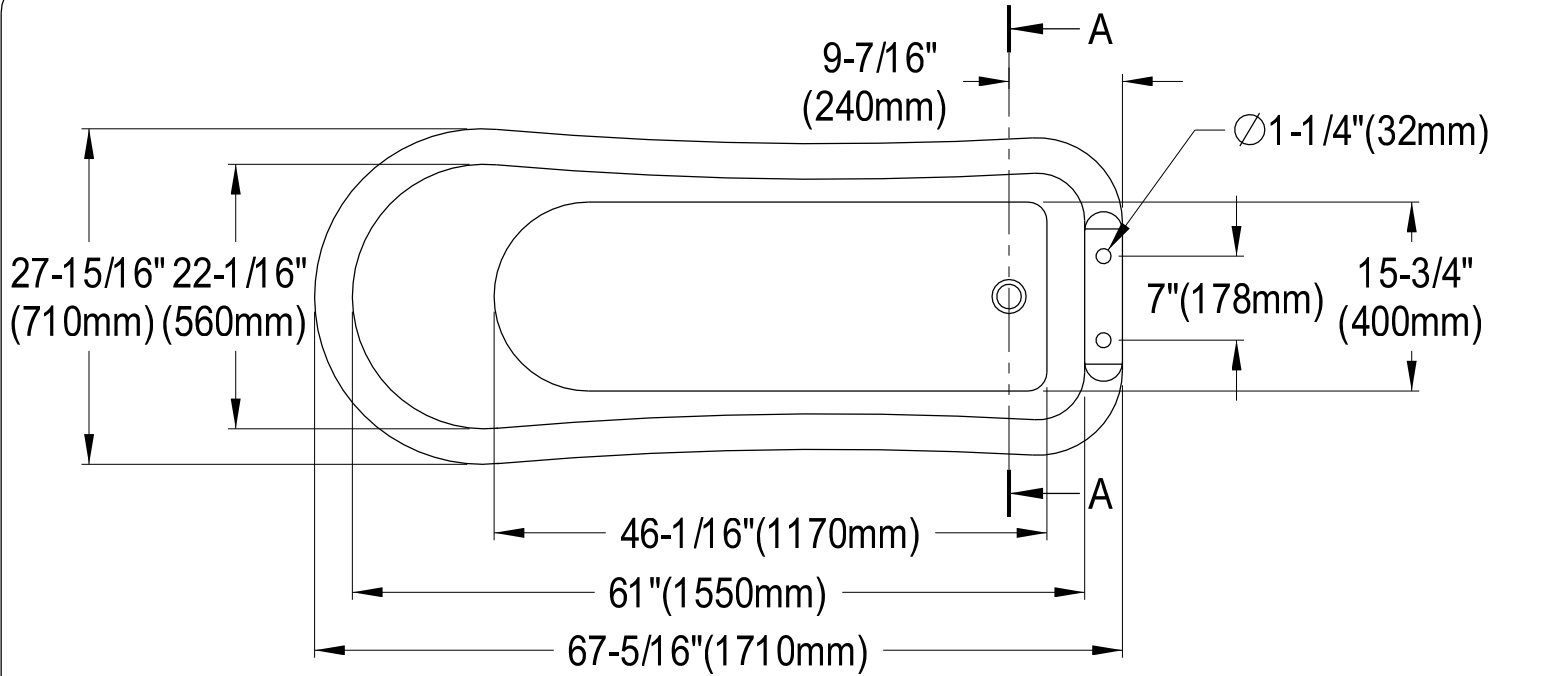

# VTDE692823C1, 2, 5, 8, W

67" Acrylic Slipper Bathtub With 7" Faucet Drillings

Section A-A