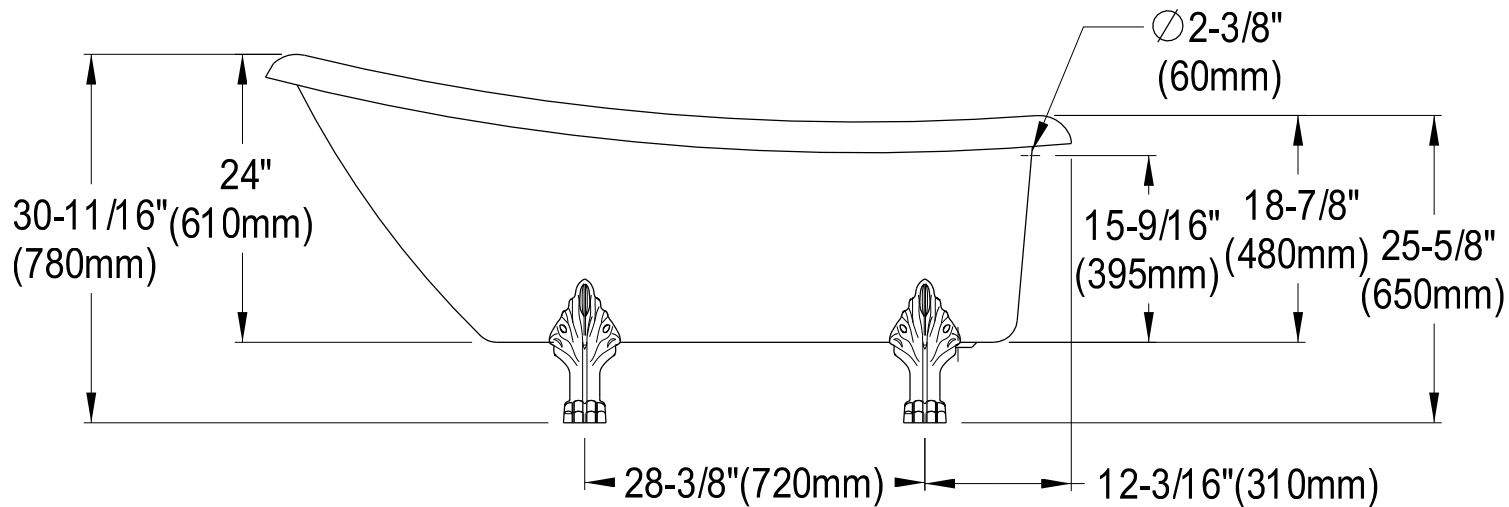

# VTDE692823C1, 2, 5, 8, W

67" Acrylic Slipper Bathtub With 7" Faucet Drillings

Section A-A