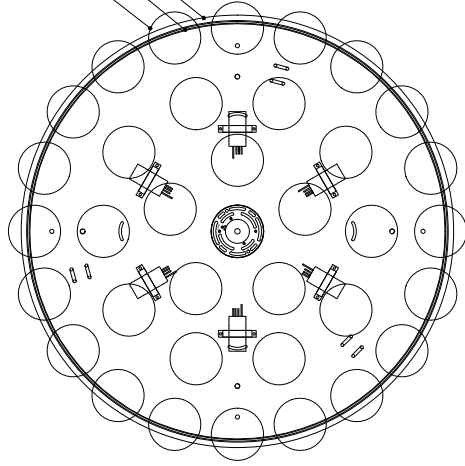

33"DIA*2.5"H.CANOPY
 31.75"DIA*0.75"H.MOUNTING PLATE COVER
 4.0"DIA*9.0"H.SHADE

TOP VIEW

CANOPY DETAIL

FRONT VIEW