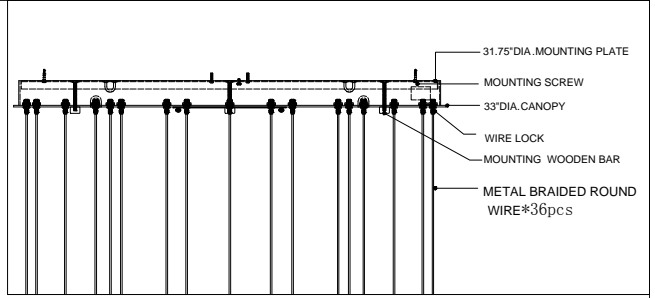

33"DIA*2.5"H.CANOPY
 31.75"DIA*0.75"H.MOUNTING PLATE COVER
 4.0"DIA*9.0"H.SHADE

TOP VIEW

CANOPY DETAIL

FRONT VIEW