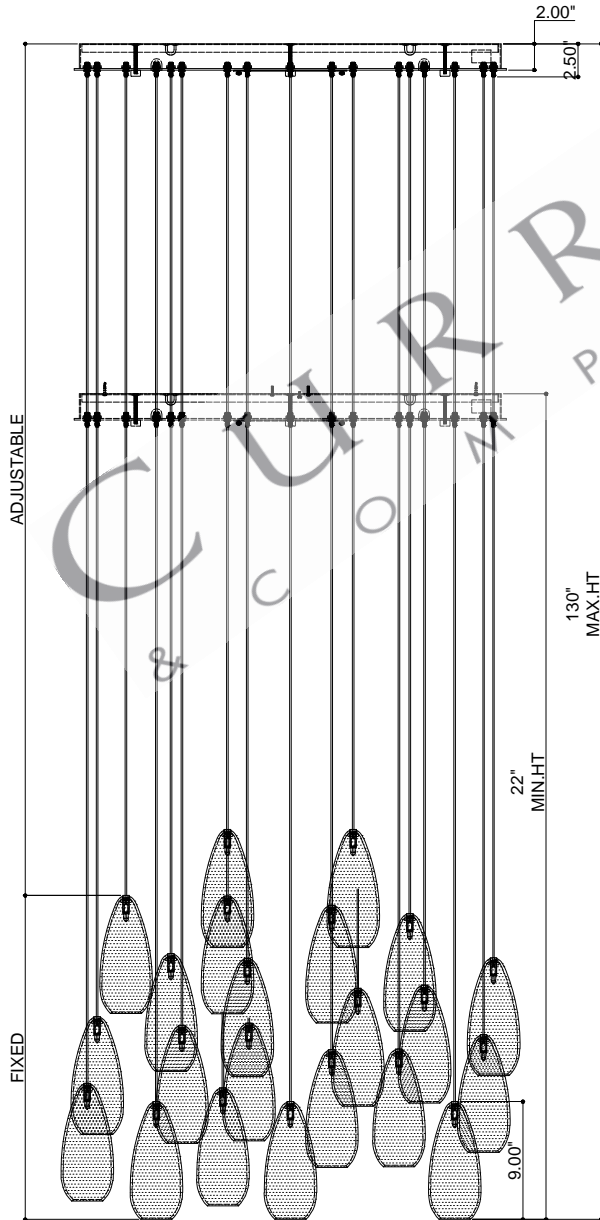

33"DIA*2.5"H.CANOPY
 31.75"DIA*0.75"H.MOUNTING PLATE COVER
 4.0"DIA*9.0"H.SHADE

TOP VIEW

CANOPY DETAIL

FRONT VIEW