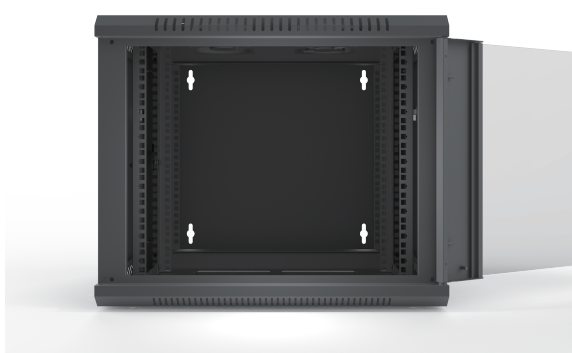

LNWWD

welded wall cabinet with rear swing . size: 600*550*9U.
 front door is glass door, 1* fan included.
 Side panel is removable by quick-release lock,
 payload:60KG.Packing with white foam in corners
 and put in outer carton for shipping.

top view

bottom view

front view

side view

back view

section

Model	Desc
600*550*9U	welded wall cabinet with rear swing . size: 600*550*9U. front door is glass door, 1* fan included. Side panel is removable by quick-release lock, payload:60KG.Packing with white foam in corners and put in outer carton for shipping.
600*550*12U	welded wall cabinet with rear swing . size :600*550*12U. front door is glass door, 1* fan included. Side panel is removable by quick-release lock, payload:60KG.Packing with white foam in corners and put in outer carton for shipping.
600*550*15U	welded wall cabinet with rear swing . size :600*550*15U。 front door is glass door, 1* fan included. Side panel is removable by quick-release lock, payload:60KG.Packing with white foam in corners and put in outer carton for shipping.