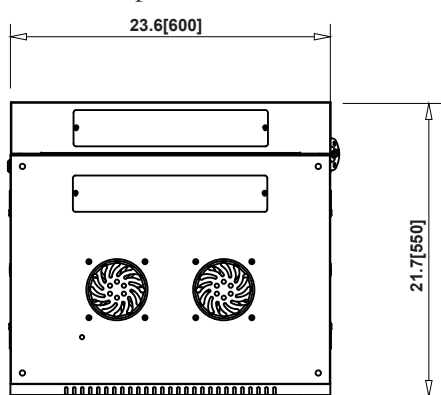

LNWWD

welded wall cabinet with rear swing . size: 600*550*9U.
 front door is glass door, 1* fan included.
 Side panel is removable by quick-release lock,
 payload:60KG.Packing with white foam in corners
 and put in outer carton for shipping.

top view

bottom view

front view

side view

back view

section

Model	Desc
600*550*9U	welded wall cabinet with rear swing . size: 600*550*9U. front door is glass door, 1* fan included. Side panel is removable by quick-release lock, payload:60KG.Packing with white foam in corners and put in outer carton for shipping.
600*550*12U	welded wall cabinet with rear swing . size :600*550*12U. front door is glass door, 1* fan included. Side panel is removable by quick-release lock, payload:60KG.Packing with white foam in corners and put in outer carton for shipping.
600*550*15U	welded wall cabinet with rear swing . size :600*550*15U。 front door is glass door, 1* fan included. Side panel is removable by quick-release lock, payload:60KG.Packing with white foam in corners and put in outer carton for shipping.