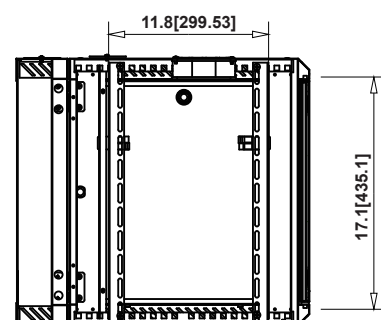

LNWWD

welded wall cabinet with rear swing . size: 600*550*9U.
 front door is glass door, 1* fan included.
 Side panel is removable by quick-release lock,
 payload:60KG.Packing with white foam in corners
 and put in outer carton for shipping.

top view

bottom view

front view

side view

back view

section

Model	Desc
600*550*9U	welded wall cabinet with rear swing . size: 600*550*9U. front door is glass door, 1* fan included. Side panel is removable by quick-release lock, payload:60KG.Packing with white foam in corners and put in outer carton for shipping.
600*550*12U	welded wall cabinet with rear swing . size :600*550*12U. front door is glass door, 1* fan included. Side panel is removable by quick-release lock, payload:60KG.Packing with white foam in corners and put in outer carton for shipping.
600*550*15U	welded wall cabinet with rear swing . size :600*550*15U。 front door is glass door, 1* fan included. Side panel is removable by quick-release lock, payload:60KG.Packing with white foam in corners and put in outer carton for shipping.