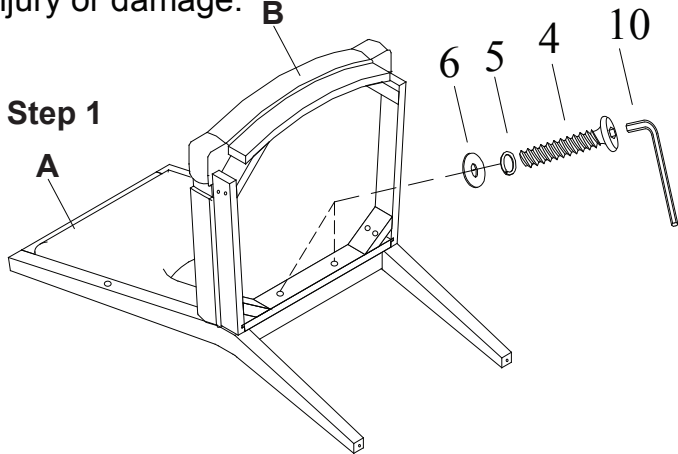

A.R.T. FURNITURE® ASSEMBLY INSTRUCTIONS

Uph. Arm Chair
285207-2354

Thank you for purchasing this quality product from A.R.T. Furniture. Be sure to check all packing material for parts which may have come loose inside the carton during shipment. Identify and count all parts and compare with the parts list below.

Note: Some furniture is heavy, it is recommended that two people assembly this item to avoid injury or damage.

No.	Hardware List		Qt.
1		1/4" x 1 3/8" Bolt	6
2		5/16" x 3" Bolt	4
3		5/16" x 2 1/2" Bolt	4
4		5/16" x 1 3/4" Bolt	2
5		5/16" Lock Washer	10
6		5/16" Flat Washer	10
7		1/4" Lock Washer	6
8		1/4" Flat Washer	4
9		4mm Allen key	1
10		5mm Allen key	1

No.	Parts List		Qt.
A		Chair back	1
B		Seat frame	1
C		Front Legs	2
D		Arm Left- Right	2