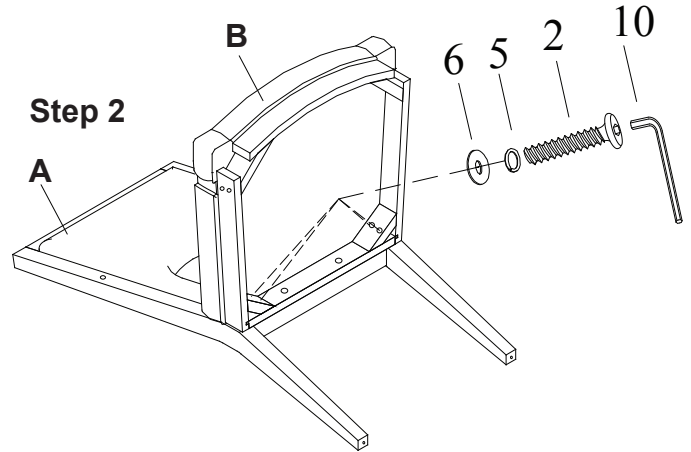

A.R.T. FURNITURE® ASSEMBLY INSTRUCTIONS

Uph. Arm Chair
285207-2354

Thank you for purchasing this quality product from A.R.T. Furniture. Be sure to check all packing material for parts which may have come loose inside the carton during shipment. Identify and count all parts and compare with the parts list below.

Note: Some furniture is heavy, it is recommended that two people assembly this item to avoid injury or damage.

No.	Hardware List		Qt.
1		1/4" x 1 3/8" Bolt	6
2		5/16" x 3" Bolt	4
3		5/16" x 2 1/2" Bolt	4
4		5/16" x 1 3/4" Bolt	2
5		5/16" Lock Washer	10
6		5/16" Flat Washer	10
7		1/4" Lock Washer	6
8		1/4" Flat Washer	4
9		4mm Allen key	1
10		5mm Allen key	1

No.	Parts List		Qt.
A		Chair back	1
B		Seat frame	1
C		Front Legs	2
D		Arm Left- Right	2