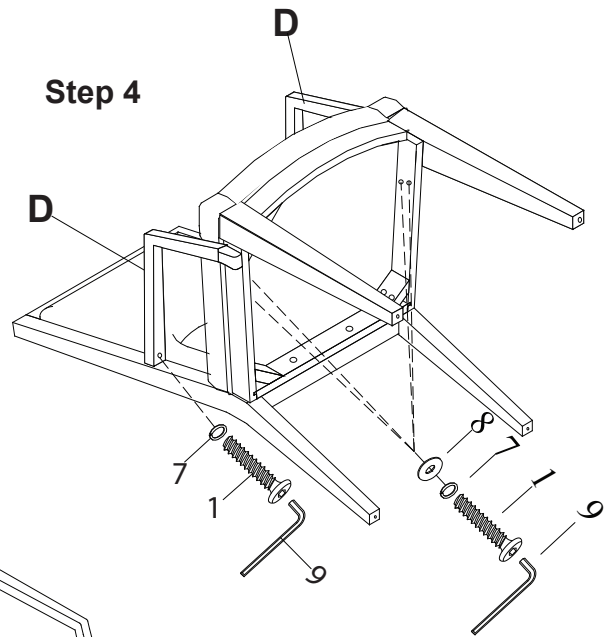

A.R.T. FURNITURE® ASSEMBLY INSTRUCTIONS

Uph. Arm Chair
285207-2354

Thank you for purchasing this quality product from A.R.T. Furniture. Be sure to check all packing material for parts which may have come loose inside the carton during shipment. Identify and count all parts and compare with the parts list below.

Note: Some furniture is heavy, it is recommended that two people assembly this item to avoid injury or damage.

No.	Hardware List		Qt.
1		1/4" x 1 3/8" Bolt	6
2		5/16" x 3" Bolt	4
3		5/16" x 2 1/2" Bolt	4
4		5/16" x 1 3/4" Bolt	2
5		5/16" Lock Washer	10
6		5/16" Flat Washer	10
7		1/4" Lock Washer	6
8		1/4" Flat Washer	4
9		4mm Allen key	1
10		5mm Allen key	1

No.	Parts List		Qt.
A		Chair back	1
B		Seat frame	1
C		Front Legs	2
D		Arm Left- Right	2