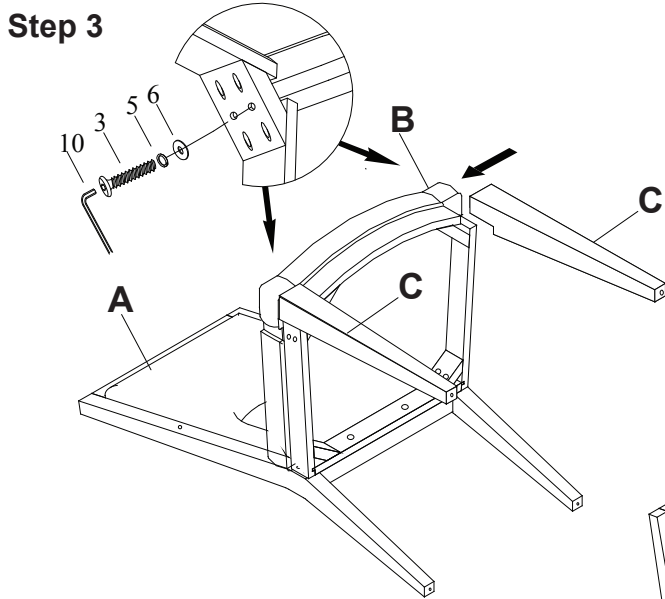

A.R.T. FURNITURE® ASSEMBLY INSTRUCTIONS

Uph. Arm Chair
285207-2354

Thank you for purchasing this quality product from A.R.T. Furniture. Be sure to check all packing material for parts which may have come loose inside the carton during shipment. Identify and count all parts and compare with the parts list below.

Note: Some furniture is heavy, it is recommended that two people assembly this item to avoid injury or damage.

No.	Hardware List		Qt.
1		1/4" x 1 3/8" Bolt	6
2		5/16" x 3" Bolt	4
3		5/16" x 2 1/2" Bolt	4
4		5/16" x 1 3/4" Bolt	2
5		5/16" Lock Washer	10
6		5/16" Flat Washer	10
7		1/4" Lock Washer	6
8		1/4" Flat Washer	4
9		4mm Allen key	1
10		5mm Allen key	1

No.	Parts List		Qt.
A		Chair back	1
B		Seat frame	1
C		Front Legs	2
D		Arm Left- Right	2