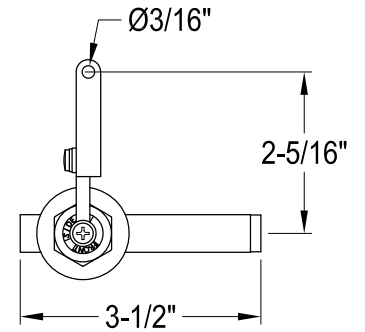

KTCKLD0,1,2,3,6,7,8

Universal Front or Side Mount Toilet Tank Lever

Side Mount

Front Mount