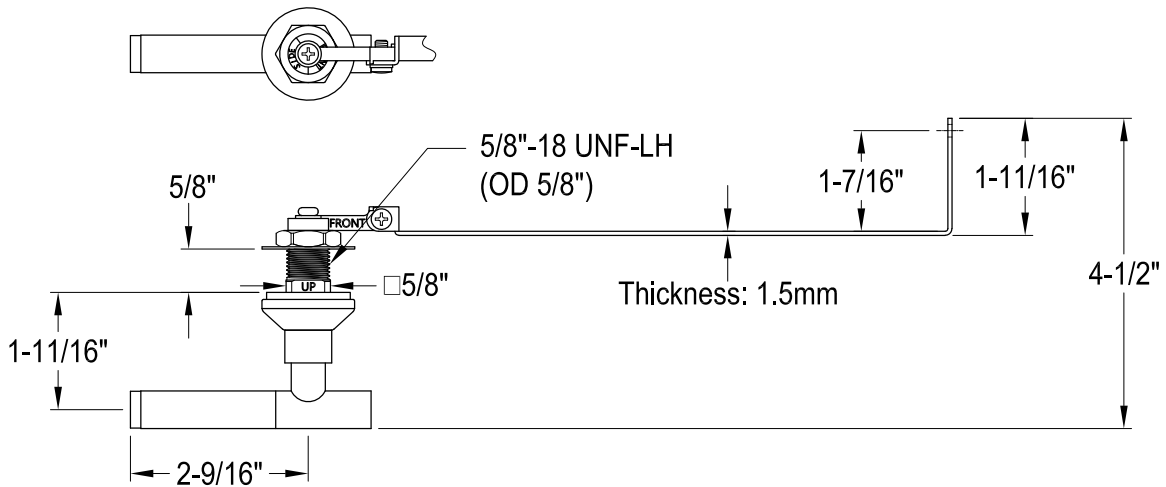

KTCKLD0,1,2,3,6,7,8

Universal Front or Side Mount Toilet Tank Lever

Side Mount

Front Mount