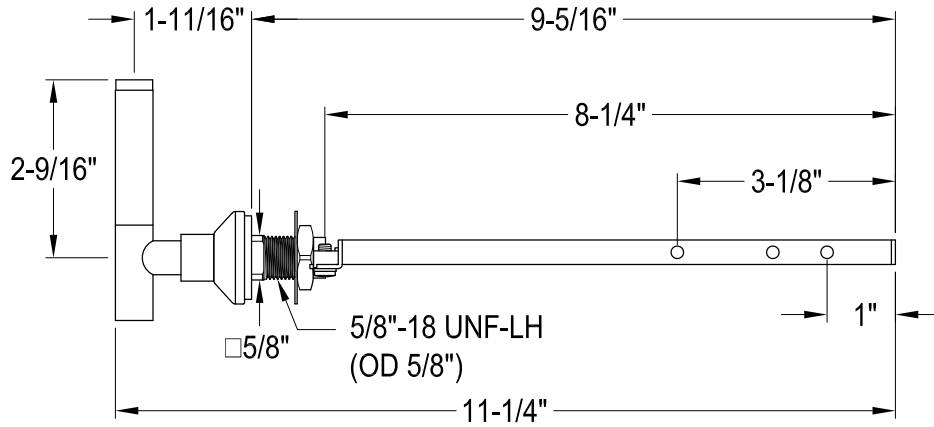

KTCKLD0,1,2,3,6,7,8

Universal Front or Side Mount Toilet Tank Lever

Side Mount

Front Mount