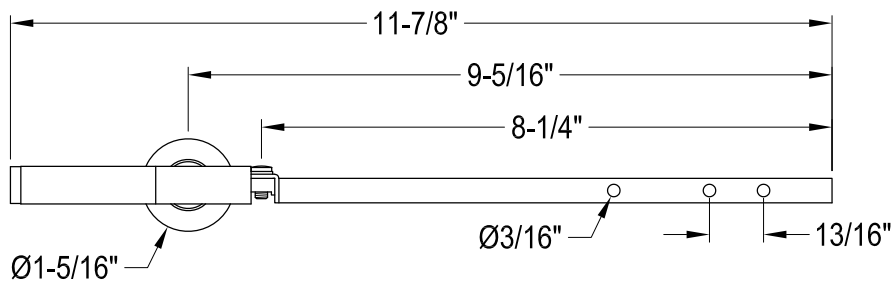

KTCKLD0,1,2,3,6,7,8

Universal Front or Side Mount Toilet Tank Lever

Side Mount

Front Mount