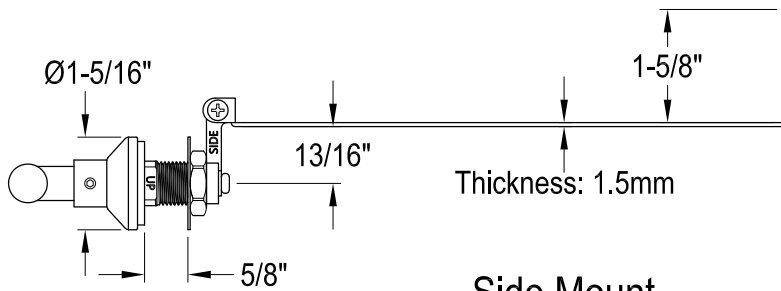

KTCKLD0,1,2,3,6,7,8

Universal Front or Side Mount Toilet Tank Lever

Side Mount

Front Mount