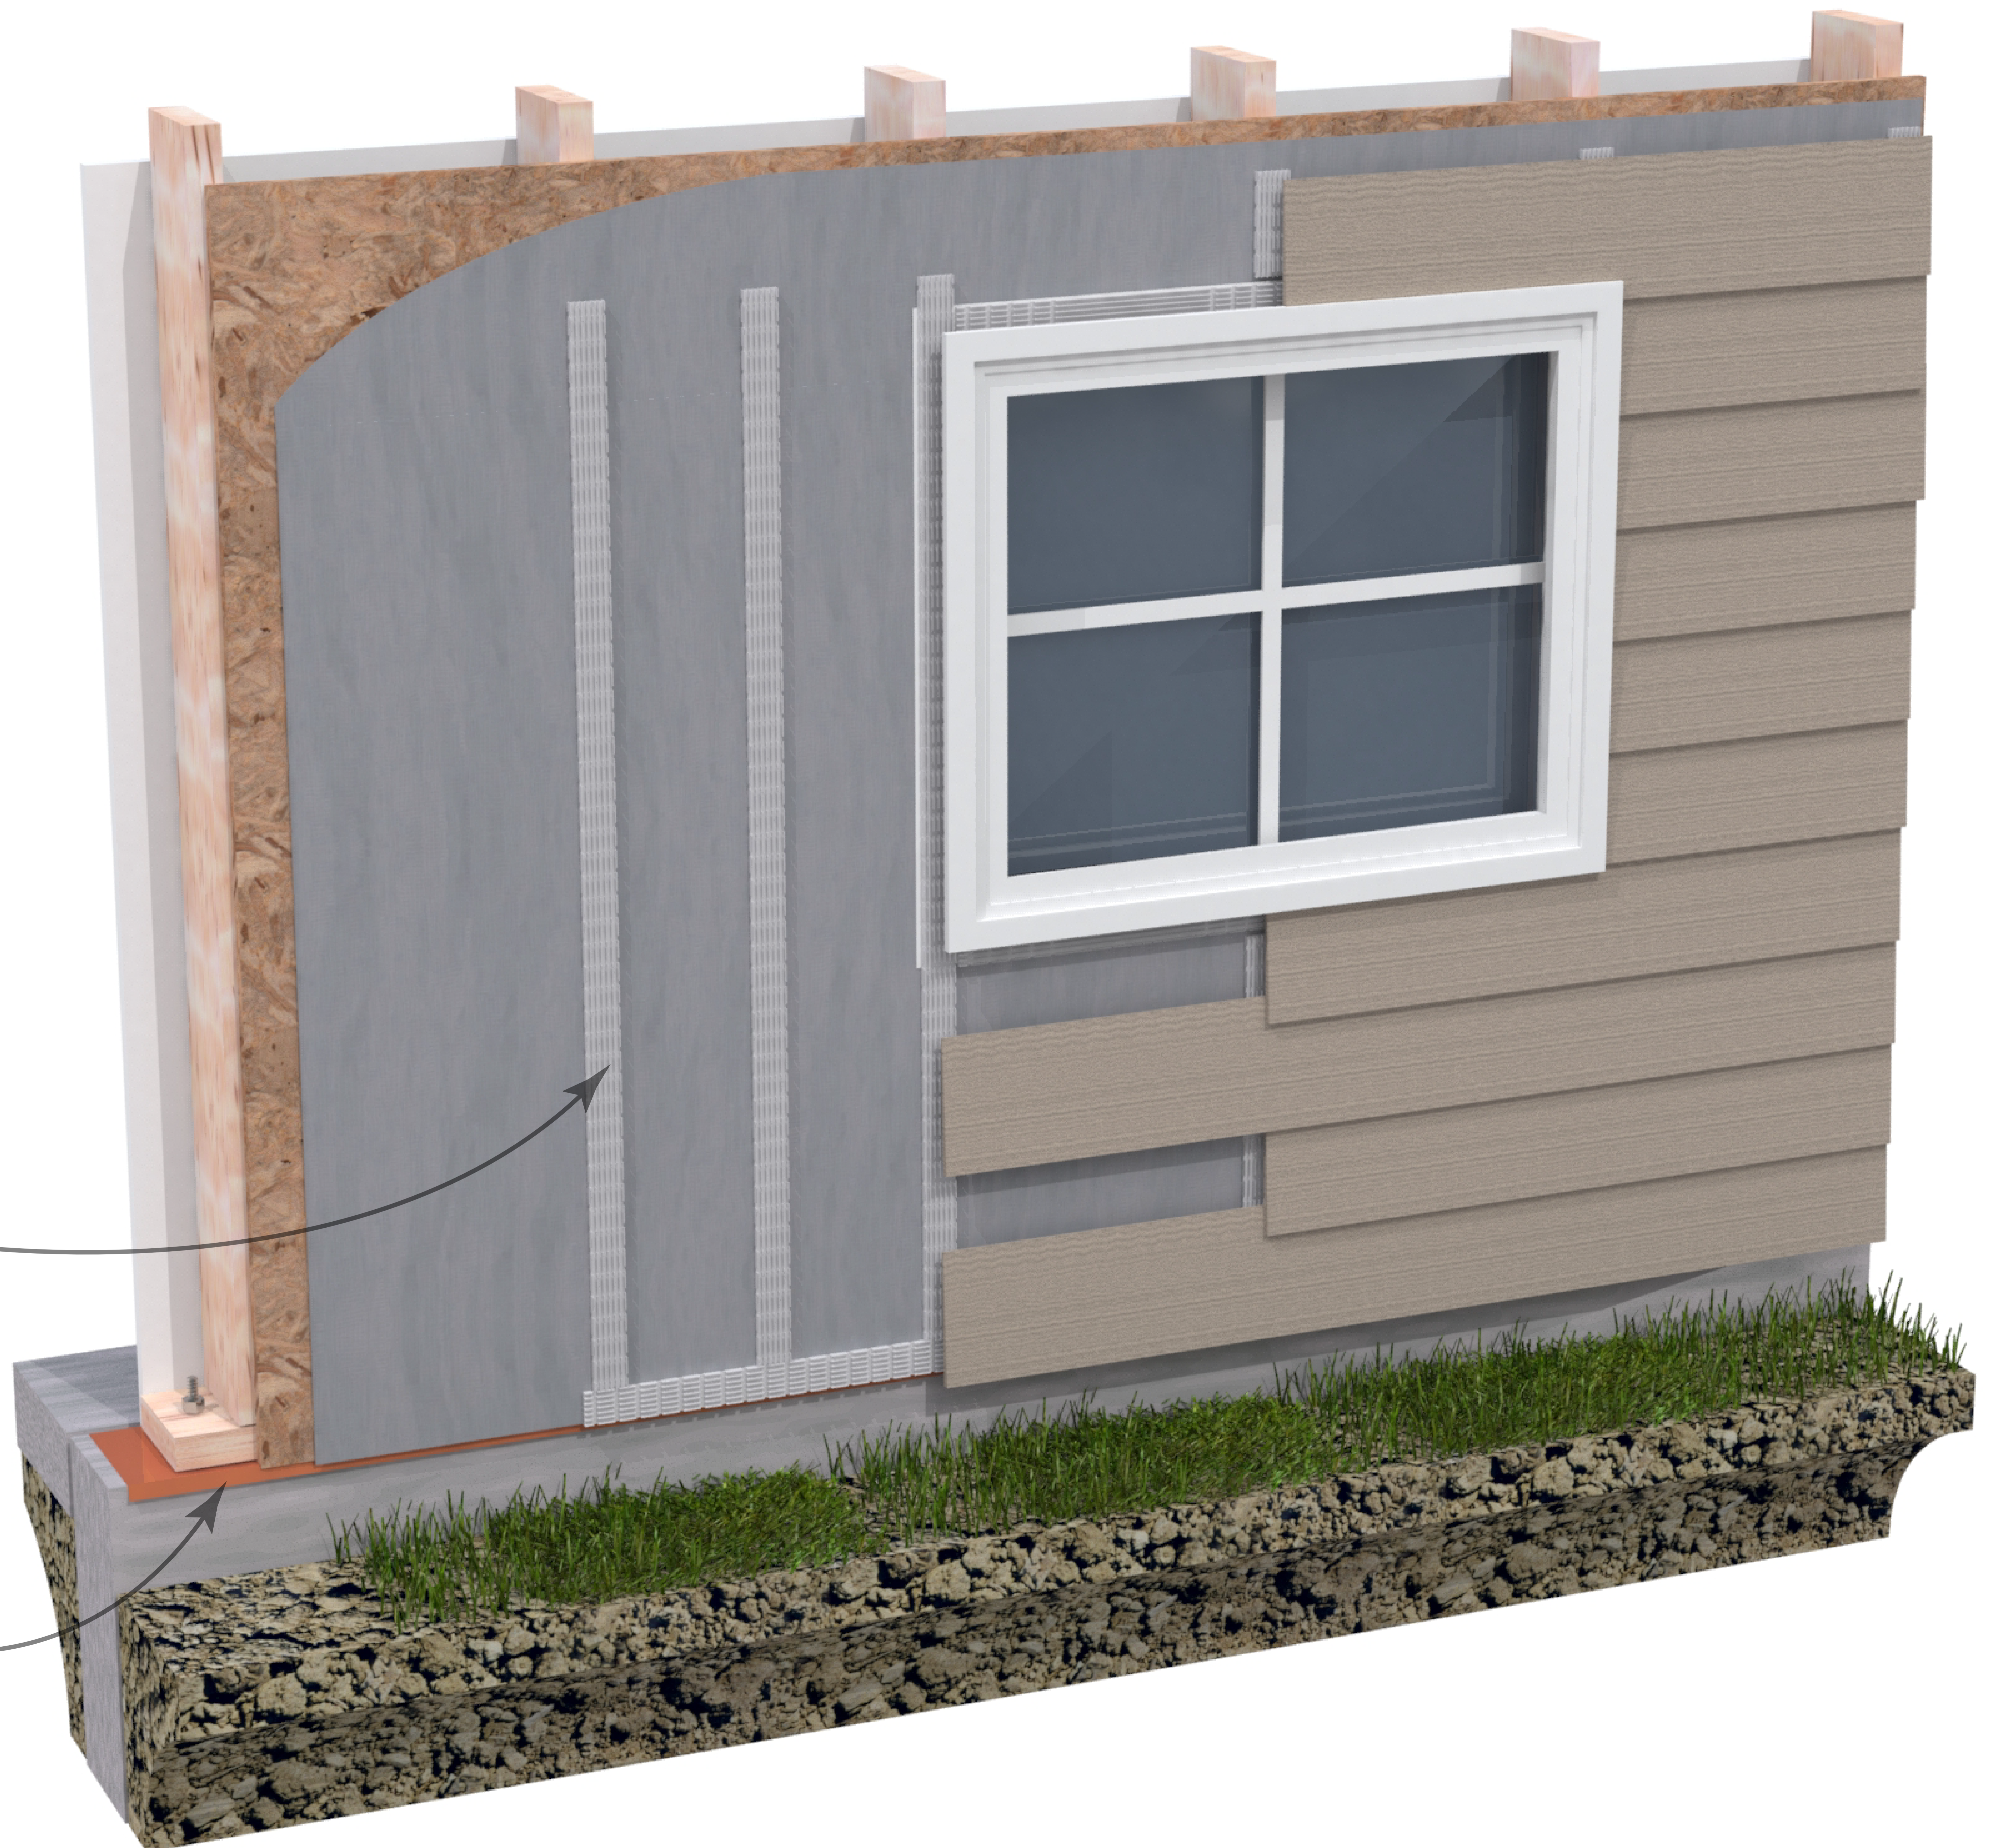

**WATAIRVENT®**  
FURRING STRIP

WATAIRVENT® VENTILATED  
FURRING STRIPS @16 IN. O.C.

COP-R-SHIELD® PC TERMITE SHIELD  
BY ADVANCED BUILDING PRODUCTS