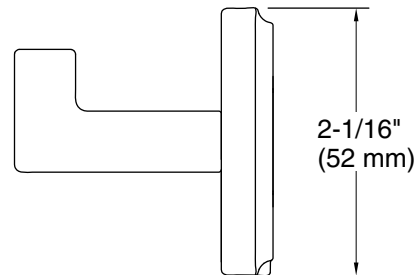

Features

- High-quality solid metal construction for durability and reliability

Installation

- Includes hex wrench for installation

Recommended Products/Accessories

P30576-00 Towel Bar, 18"

Codes/Standards

None Applicable

Technical Information

All product dimensions are nominal.

Material: Metal