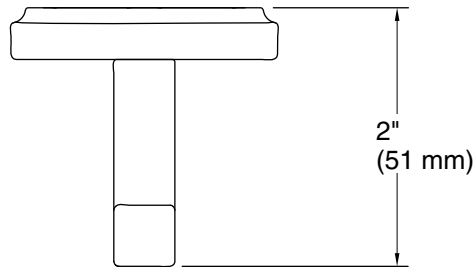

Features

- High-quality solid metal construction for durability and reliability

Installation

- Includes hex wrench for installation

Recommended Products/Accessories

P30576-00 Towel Bar, 18"

Codes/Standards

None Applicable

Technical Information

All product dimensions are nominal.

Material: Metal