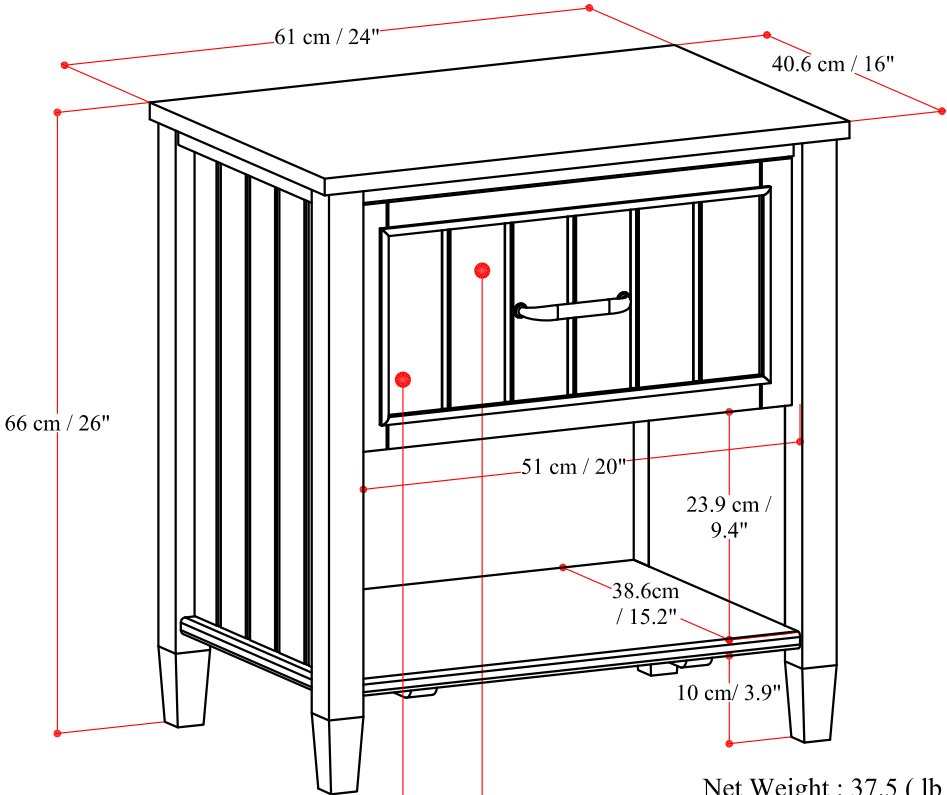

# LEV BEDSIDE TABLE

Inner drawer:  
W45.6cm / 18" x D28.3cm /  
11.1" x H8.7 cm / 3.4" x 1pc

Space inner:  
W45.6cm / 18" x D34.5cm /  
13.6" x H12.5 cm / 4.9" x 1pc

Net Weight : 37.5 ( lb )