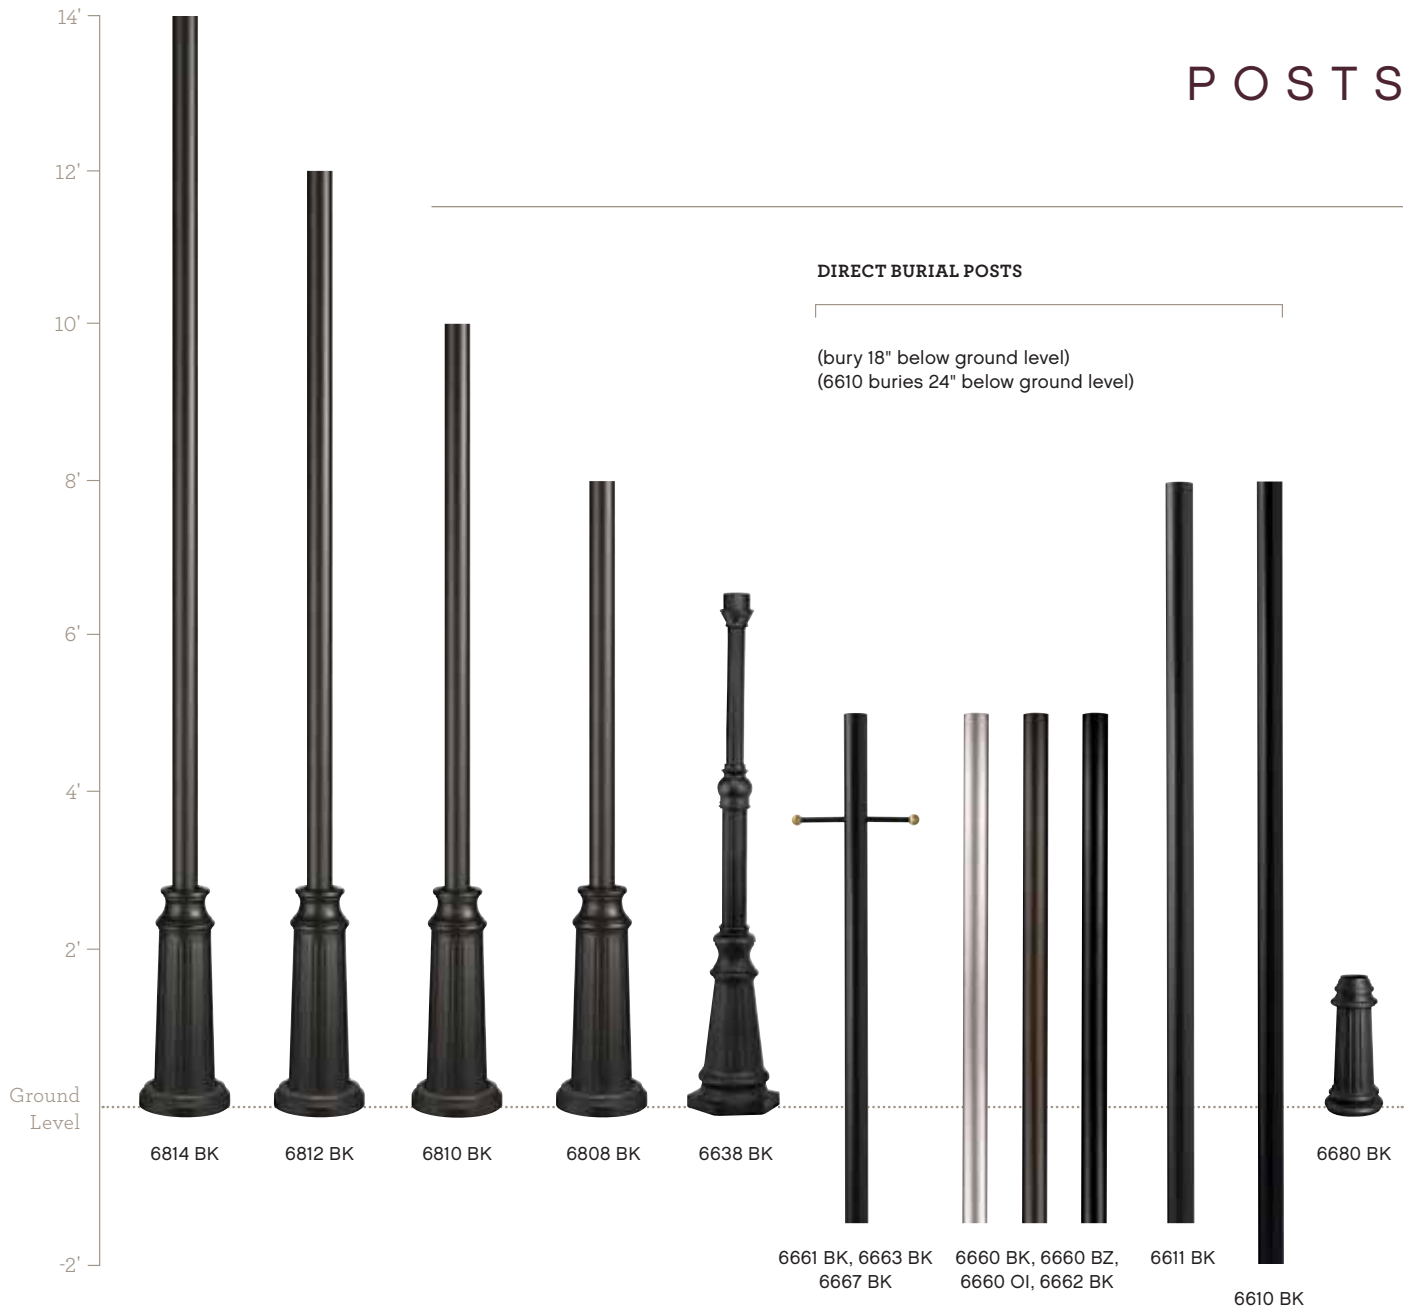

POSTS

ITEM	DIAMETER	HEIGHT	FITTER DIAMETER	WALL THICKNESS	CONSTRUCTION	ACCESSORIES INCLUDED/NOTES
6610 BK	3"	10'	3"	.072"	One-Piece Post, Aluminum	Ground Outlet, Photo Cell
6611 BK	3"	10'	3"	.072"	One-Piece Post, Aluminum	Photo Cell
6638 BK	3"	6½'	3"	.080"	Post, Cast Aluminum	Cast Aluminum Base
6660 BK	3"	7'	3"	.050"	One-Piece Post, Aluminum	
6660 BZ	3"	7'	3"	.050"	One-Piece Post, Aluminum	
6660 OI	3"	7'	3"	.050"	One-Piece Post, Aluminum	
6661 BK	3"	7'	3"	.050"	One-Piece Post with Ladder Rest, Aluminum	
6662 BK	3"	7'	3"	.050"	One-Piece Post, Aluminum	Photo Cell
6663 BK	3"	7'	3"	.050"	One-Piece Post with Ladder Rest, Aluminum	Photo Cell
6667 BK	3"	7'	3"	.050"	One-Piece Post with Ladder Rest, Aluminum	Photo Cell and Ground Outlet
6680 BK	7¼"	18½"	3"		Slip Base, Die Cast Aluminum	2-Piece, Used with Direct Burial Posts
6808 BK	10½"	8'	3"	.125"	Post, Cast Aluminum	Decorative Flange Bolt Cover
6810 BK	10½"	10'	3"	.125"	Post, Cast Aluminum	Decorative Flange Bolt Cover
6812 BK	10½"	12'	3"	.125"	Post, Cast Aluminum	Decorative Flange Bolt Cover
6814 BK	10½"	14'	3"	.125"	Post, Cast Aluminum	Decorative Flange Bolt Cover