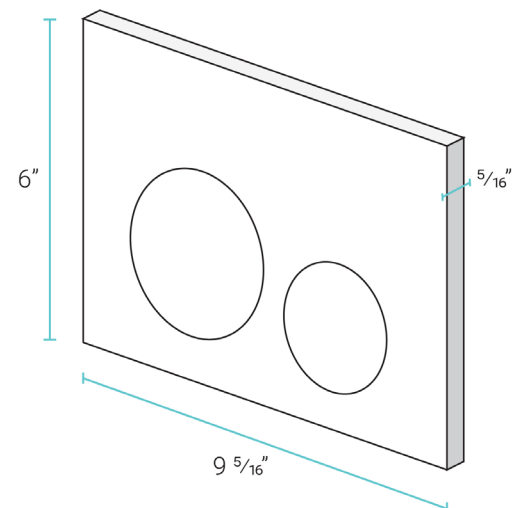

Specifications:

- N.W: 2.0 lb.
- L: 9 ⁵/₁₆" x W: ⁵/₁₆" x H: 6"

Included Parts:

- Flush Actuator: SM-WC001B

Compatible Parts (sold separately):

- Residential Concealed In-Wall Toilet Tank for Back-to-Wall Toilet: SM-WC324
- Commercial Concealed In-Wall Toilet Tank for Back-to-Wall Toilet: SM-WC326
- Residential Concealed In-Wall Toilet Tank for Wall-Hung Toilet: SM-WC424
- Commercial Concealed In-Wall Toilet Tank for Wall-Hung Toilet: SM-WC426

Installation:

- In-wall

Specifications:

- N.W: 33.0 lb.
- L: 22 ¹³/₁₆" x W: 4 ³/₄" x H: 51 ³/₁₆"