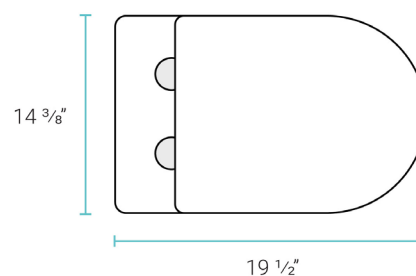

Required Components (sold separately):

- Wall Actuator: SM-WC001, SM-WC002, SM-WC003 *
- In-Wall Tank Carrier System: SM-WC424, SM-WC426

* Color & style options available