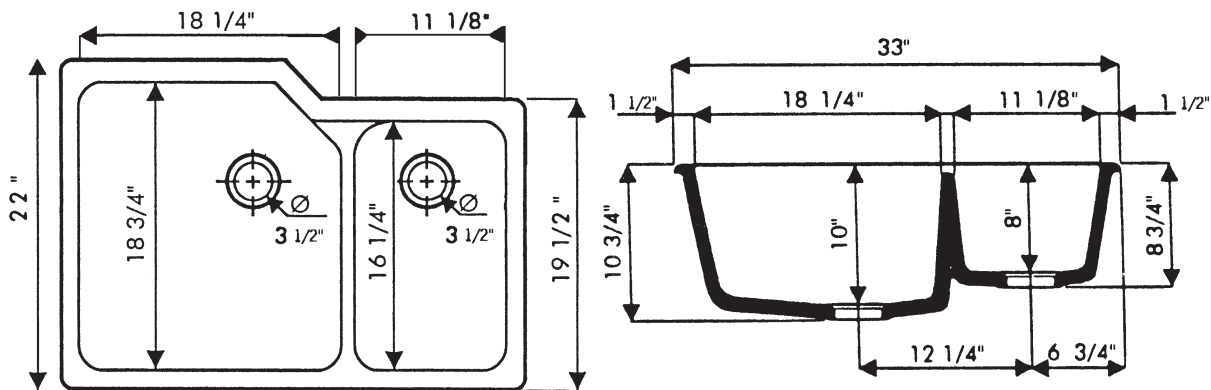

For warranty or additional information, contact:

U.S.A.
houseofrohl.com/support
1-800-777-9762

QUEBEC / MARITIMES / WESTERN CANADA
QUÉBEC / MARITIMES / OUEST CANADIEN
QUEBEC / MARITIMOS / CANADA OCCIDENTAL
houseofrohl.ca/support
1-866-473-8442

ONTARIO
houseofrohl.ca/support
1-800-287-5354