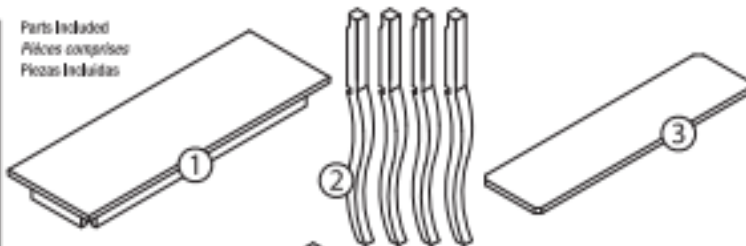

kate & laurel
ALL THINGS BEAUTIFUL

LILLIAN NARROW CONSOLE TABLE

Assembly Instructions Directives d'assemblage Instructions de montage

Parts Included
Pièces comprises / Piezas incluidas

- A x 8
- B x 8
- C x 8
- D x 1
- E x 4

Additional Tools Required:
Outils supplémentaires requis /
Herramientas adicionales necesarias:

Phillips Screwdriver
Tournevis cruciforme
Destornillador Phillips

Parts Included
Pièces comprises
Piezas incluidas