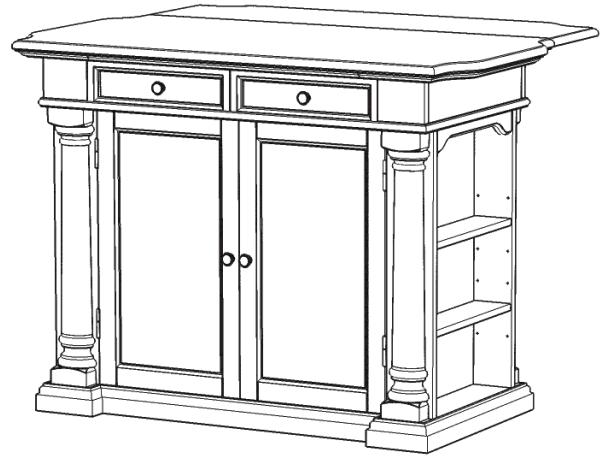

homestyles®

20 05102 0941

Kitchen Island

IMPORTANT

Carefully remove all the parts from the carton and place them individually on a soft cloth to prevent scratches or other damage.

Carefully and strictly follow these assembly instructions to ensure a completed product as designed.

Do not use power tools above 8 volts to assemble.

Part List

A.
Top Unit
1 pc.

B.
Leaf
1 pc.

For assembly see instructions in carton 20 05102 0942.

Home Styles Customer Service: www.homestyles-furniture.com,
servicedesk@homestyles-furniture.com, 888-680-7460, 877-831-0319