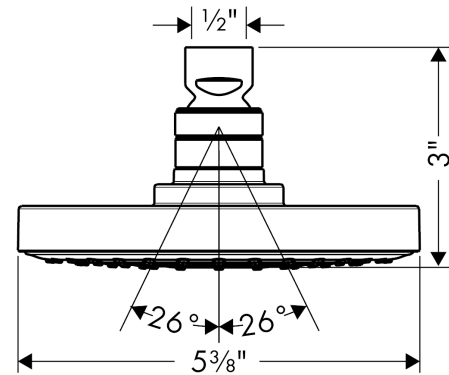

**Raindance S**

**Showerhead 150 1-Jet, 2.5 GPM**

Finishes : **brushed nickel** Part no. : **27486821**

**Description**

**Features**

- 90 no-clog spray channels
- Spray modes: RainAir
- Flow: 2.5 GPM (9.5 L/Min)

**Item details**

List Price \$ 236.00

**Technology**

**Compliance**

**Product image**

**Scale drawing**

**Raindance S**

**Showerhead 150 1-Jet, 2.5 GPM**

Finishes : **brushed nickel**    Part no. : **27486821**

**Exploded drawing**

Year of production: >02/07

1

**Raindance S**

**Showerhead 150 1-Jet, 2.5 GPM**

Finishes : **brushed nickel** Part no. : **27486821**