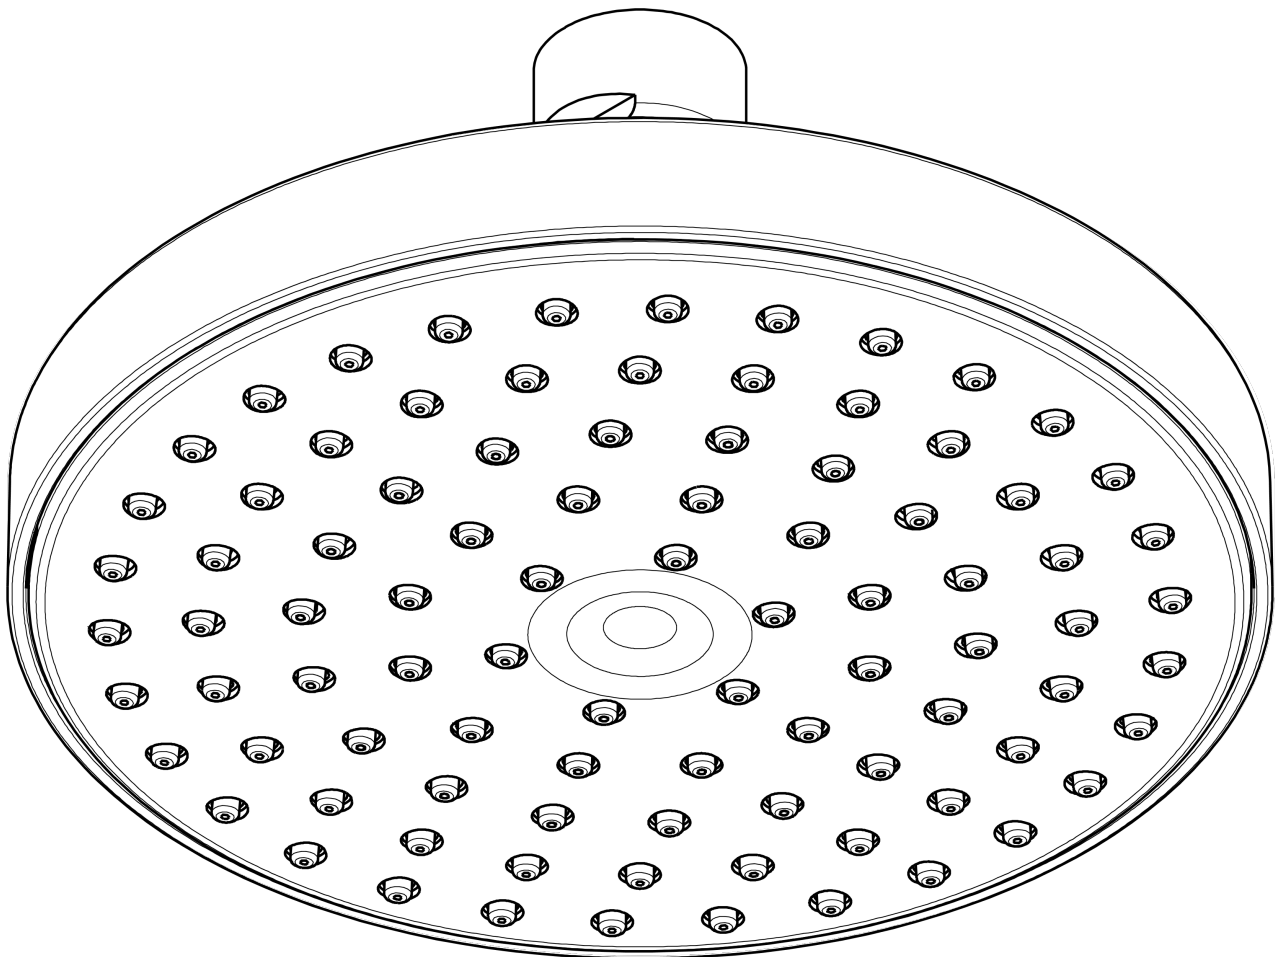

**Raindance S**

**Showerhead 150 1-Jet, 2.5 GPM**

Finishes : **brushed nickel** Part no. : **27486821**

**Description**

**Features**

- 90 no-clog spray channels
- Spray modes: RainAir
- Flow: 2.5 GPM (9.5 L/Min)

**Item details**

List Price \$ 236.00

**Technology**

**Compliance**

**Product image**

**Scale drawing**

**Raindance S**

**Showerhead 150 1-Jet, 2.5 GPM**

Finishes : **brushed nickel**    Part no. : **27486821**

**Exploded drawing**

Year of production: >02/07

1

**Raindance S**

**Showerhead 150 1-Jet, 2.5 GPM**

Finishes : **brushed nickel** Part no. : **27486821**