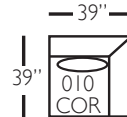

# Bradford Slip Sectional

Shown in fabric 13555-75.

Pieces shown: P604-SLIP-110 and P604-SLIP-245

Overall Height: 37"    Seat Height: 22"    Seat Depth: 24"    Arm Height: 26"

Standard Features	P604-SLIP-010 Corner	P604-SLIP-041 Large Armless	P604-SLIP-241 Bench Large Armless	P604-SLIP-061 Small Armless	P604-110/111 Right/Left Chaise	P604-SLIP-114/115 Right/Left Two Seated End	P604-SLIP-244/245 Bench Right/Left Two Seated End	P604-SLIP-118/119 Right/Left Three Seated End w/ Corner	P604-SLIP-248/249 Bench Right/Left Three Seated End w/ Corner
Loose Pillow Back	✓	✓	✓	✓	✓	✓	✓	✓	✓
One 22" Non-Welting Down-Blend Throw Pillow (TP)	✓	N/A	N/A	N/A	✓	✓	✓	✓ (2)	✓ (2)
Harmony Cushion	✓	✓	✓	✓	✓	✓	✓	✓	✓
Suspension System	sinuous	sinuous	sinuous	sinuous	sinuous	sinuous	sinuous	sinuous	sinuous
<b>Options - See Price List for Prices</b>									
Extra Throw Pillows (XP)	✓	N/A	N/A	N/A	✓	✓	✓	✓	✓
Cloud Cushion	✓	✓	✓	✓	✓	✓	✓	✓	✓

# Bradford Slip Sectional

P604-SLIP-118 - RSE  
P604-SLIP-119 - LSE

P604-SLIP-248 - RSE  
P604-SLIP-249 - LSE

P604-SLIP-041 - LAL  
P604-SLIP-241 - LAL

P604-SLIP-114 - RSE  
P604-SLIP-115 - LSE

P604-SLIP-244 - RSE  
P604-SLIP-245 - LSE