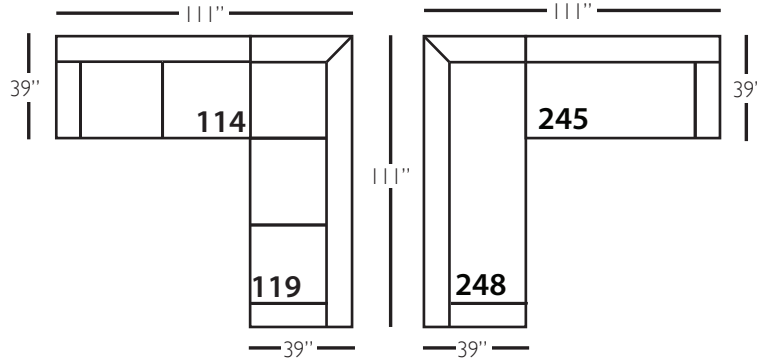

# Bradford Slip Sectional

Shown in fabric 13555-75.

Pieces shown: P604-SLIP-110 and P604-SLIP-245

Overall Height: 37"    Seat Height: 22"    Seat Depth: 24"    Arm Height: 26"

Standard Features	P604-SLIP-010 Corner	P604-SLIP-041 Large Armless	P604-SLIP-241 Bench Large Armless	P604-SLIP-061 Small Armless	P604-110/111 Right/Left Chaise	P604-SLIP-114/115 Right/Left Two Seated End	P604-SLIP-244/245 Bench Right/Left Two Seated End	P604-SLIP-118/119 Right/Left Three Seated End w/ Corner	P604-SLIP-248/249 Bench Right/Left Three Seated End w/ Corner
Loose Pillow Back	✓	✓	✓	✓	✓	✓	✓	✓	✓
One 22" Non-Welting Down-Blend Throw Pillow (TP)	✓	N/A	N/A	N/A	✓	✓	✓	✓ (2)	✓ (2)
Harmony Cushion	✓	✓	✓	✓	✓	✓	✓	✓	✓
Suspension System	sinuous	sinuous	sinuous	sinuous	sinuous	sinuous	sinuous	sinuous	sinuous
<b>Options - See Price List for Prices</b>									
Extra Throw Pillows (XP)	✓	N/A	N/A	N/A	✓	✓	✓	✓	✓
Cloud Cushion	✓	✓	✓	✓	✓	✓	✓	✓	✓

# Bradford Slip Sectional

P604-SLIP-118 - RSE  
P604-SLIP-119 - LSE

P604-SLIP-248 - RSE  
P604-SLIP-249 - LSE

P604-SLIP-041 - LAL  
P604-SLIP-241 - LAL

P604-SLIP-114 - RSE  
P604-SLIP-115 - LSE

P604-SLIP-244 - RSE  
P604-SLIP-245 - LSE