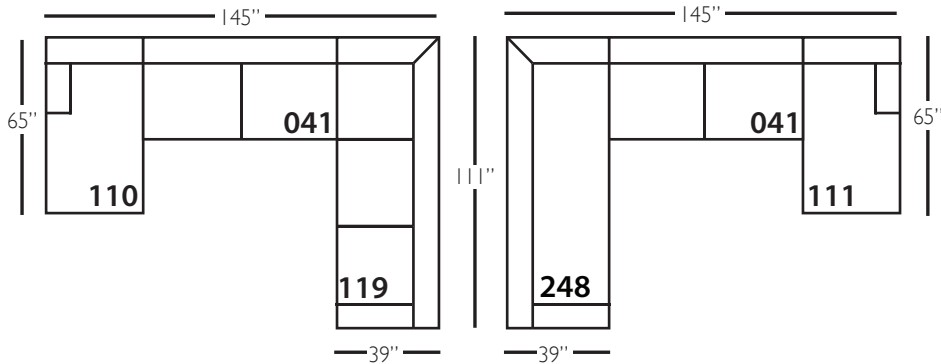

# Bradford Slip Sectional

Shown in fabric 13555-75.

Pieces shown: P604-SLIP-110 and P604-SLIP-245

Overall Height: 37"    Seat Height: 22"    Seat Depth: 24"    Arm Height: 26"

Standard Features	P604-SLIP-010 Corner	P604-SLIP-041 Large Armless	P604-SLIP-241 Bench Large Armless	P604-SLIP-061 Small Armless	P604-110/111 Right/Left Chaise	P604-SLIP-114/115 Right/Left Two Seated End	P604-SLIP-244/245 Bench Right/Left Two Seated End	P604-SLIP-118/119 Right/Left Three Seated End w/ Corner	P604-SLIP-248/249 Bench Right/Left Three Seated End w/ Corner
Loose Pillow Back	✓	✓	✓	✓	✓	✓	✓	✓	✓
One 22" Non-Welting Down-Blend Throw Pillow (TP)	✓	N/A	N/A	N/A	✓	✓	✓	✓ (2)	✓ (2)
Harmony Cushion	✓	✓	✓	✓	✓	✓	✓	✓	✓
Suspension System	sinuous	sinuous	sinuous	sinuous	sinuous	sinuous	sinuous	sinuous	sinuous
<b>Options - See Price List for Prices</b>									
Extra Throw Pillows (XP)	✓	N/A	N/A	N/A	✓	✓	✓	✓	✓
Cloud Cushion	✓	✓	✓	✓	✓	✓	✓	✓	✓

# Bradford Slip Sectional

P604-SLIP-118 - RSE  
P604-SLIP-119 - LSE

P604-SLIP-248 - RSE  
P604-SLIP-249 - LSE

P604-SLIP-041 - LAL  
P604-SLIP-241 - LAL

P604-SLIP-114 - RSE  
P604-SLIP-115 - LSE

P604-SLIP-244 - RSE  
P604-SLIP-245 - LSE