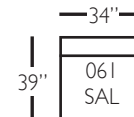

P604-SLIP-061 - SAL