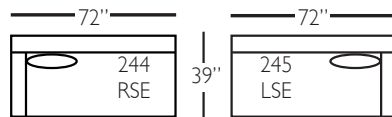

# Bradford Slip Sectional

Shown in fabric 13555-75.

Pieces shown: P604-SLIP-110 and P604-SLIP-245

Overall Height: 37"    Seat Height: 22"    Seat Depth: 24"    Arm Height: 26"

Standard Features	P604-SLIP-010 Corner	P604-SLIP-041 Large Armless	P604-SLIP-241 Bench Large Armless	P604-SLIP-061 Small Armless	P604-110/111 Right/Left Chaise	P604-SLIP-114/115 Right/Left Two Seated End	P604-SLIP-244/245 Bench Right/Left Two Seated End	P604-SLIP-118/119 Right/Left Three Seated End w/ Corner	P604-SLIP-248/249 Bench Right/Left Three Seated End w/ Corner
Loose Pillow Back	✓	✓	✓	✓	✓	✓	✓	✓	✓
One 22" Non-Welting Down-Blend Throw Pillow (TP)	✓	N/A	N/A	N/A	✓	✓	✓	✓ (2)	✓ (2)
Harmony Cushion	✓	✓	✓	✓	✓	✓	✓	✓	✓
Suspension System	sinuous	sinuous	sinuous	sinuous	sinuous	sinuous	sinuous	sinuous	sinuous
<b>Options - See Price List for Prices</b>									
Extra Throw Pillows (XP)	✓	N/A	N/A	N/A	✓	✓	✓	✓	✓
Cloud Cushion	✓	✓	✓	✓	✓	✓	✓	✓	✓

# Bradford Slip Sectional

P604-SLIP-118 - RSE  
P604-SLIP-119 - LSE

P604-SLIP-248 - RSE  
P604-SLIP-249 - LSE

P604-SLIP-041 - LAL  
P604-SLIP-241 - LAL

P604-SLIP-114 - RSE  
P604-SLIP-115 - LSE

P604-SLIP-244 - RSE  
P604-SLIP-245 - LSE