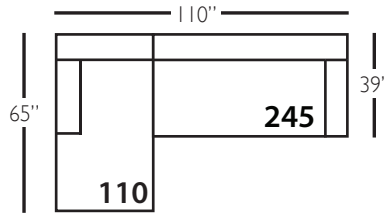

Bradford Slip Sectional

P604-SLIP-118 - RSE
P604-SLIP-119 - LSE