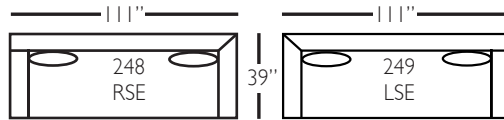

# Bradford Slip Sectional

Shown in fabric 13555-75.

Pieces shown: P604-SLIP-110 and P604-SLIP-245

Overall Height: 37"    Seat Height: 22"    Seat Depth: 24"    Arm Height: 26"

Standard Features	P604-SLIP-010 Corner	P604-SLIP-041 Large Armless	P604-SLIP-241 Bench Large Armless	P604-SLIP-061 Small Armless	P604-110/111 Right/Left Chaise	P604-SLIP-114/115 Right/Left Two Seated End	P604-SLIP-244/245 Bench Right/Left Two Seated End	P604-SLIP-118/119 Right/Left Three Seated End w/ Corner	P604-SLIP-248/249 Bench Right/Left Three Seated End w/ Corner
Loose Pillow Back	✓	✓	✓	✓	✓	✓	✓	✓	✓
One 22" Non-Welting Down-Blend Throw Pillow (TP)	✓	N/A	N/A	N/A	✓	✓	✓	✓ (2)	✓ (2)
Harmony Cushion	✓	✓	✓	✓	✓	✓	✓	✓	✓
Suspension System	sinuous	sinuous	sinuous	sinuous	sinuous	sinuous	sinuous	sinuous	sinuous
<b>Options - See Price List for Prices</b>									
Extra Throw Pillows (XP)	✓	N/A	N/A	N/A	✓	✓	✓	✓	✓
Cloud Cushion	✓	✓	✓	✓	✓	✓	✓	✓	✓

**Pattern Availability: RG, PS, NM, RS**

**NM & RS Pattern types will have seams on bench cushions, front skirt, in-back, and outback at back cushion breaks.**

This is a suggested application. Application is subject to change.  
 Sizes and Dimensions will vary from piece to piece due to the individual hand craftsmanship used in every style we produce.  
 All furniture style names are for internal reference only, not intended for commercial use.

# Bradford Slip Sectional

P604-SLIP-118 - RSE  
P604-SLIP-119 - LSE

P604-SLIP-248 - RSE  
P604-SLIP-249 - LSE

P604-SLIP-041 - LAL  
P604-SLIP-241 - LAL

P604-SLIP-114 - RSE  
P604-SLIP-115 - LSE

P604-SLIP-244 - RSE  
P604-SLIP-245 - LSE