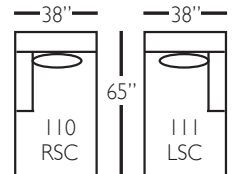

P604-SLIP-041 - LAL
P604-SLIP-241 - LAL

P604-SLIP-110 - RSC
P604-SLIP-111 - LSC