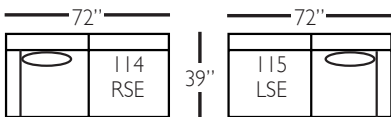

# Bradford Slip Sectional

Shown in fabric 13555-75.

Pieces shown: P604-SLIP-110 and P604-SLIP-245

Overall Height: 37"    Seat Height: 22"    Seat Depth: 24"    Arm Height: 26"

Standard Features	P604-SLIP-010 Corner	P604-SLIP-041 Large Armless	P604-SLIP-241 Bench Large Armless	P604-SLIP-061 Small Armless	P604-110/111 Right/Left Chaise	P604-SLIP-114/115 Right/Left Two Seated End	P604-SLIP-244/245 Bench Right/Left Two Seated End	P604-SLIP-118/119 Right/Left Three Seated End w/ Corner	P604-SLIP-248/249 Bench Right/Left Three Seated End w/ Corner
Loose Pillow Back	✓	✓	✓	✓	✓	✓	✓	✓	✓
One 22" Non-Welting Down-Blend Throw Pillow (TP)	✓	N/A	N/A	N/A	✓	✓	✓	✓ (2)	✓ (2)
Harmony Cushion	✓	✓	✓	✓	✓	✓	✓	✓	✓
Suspension System	sinuous	sinuous	sinuous	sinuous	sinuous	sinuous	sinuous	sinuous	sinuous
<b>Options - See Price List for Prices</b>									
Extra Throw Pillows (XP)	✓	N/A	N/A	N/A	✓	✓	✓	✓	✓
Cloud Cushion	✓	✓	✓	✓	✓	✓	✓	✓	✓

# Bradford Slip Sectional

P604-SLIP-118 - RSE  
P604-SLIP-119 - LSE

P604-SLIP-248 - RSE  
P604-SLIP-249 - LSE

P604-SLIP-041 - LAL  
P604-SLIP-241 - LAL

P604-SLIP-114 - RSE  
P604-SLIP-115 - LSE

P604-SLIP-244 - RSE  
P604-SLIP-245 - LSE