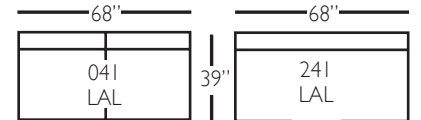

P604-SLIP-041 - LAL
P604-SLIP-241 - LAL