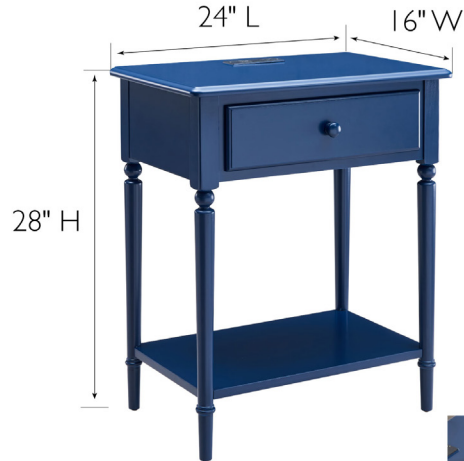

Coastal Nightstand Side Table with AC/USB/USB-C  
Charger and Drawer Storage  
Navy Blue

**SPECIFICATIONS**

<b>MATERIAL CONSTRUCTION:</b>	Wood	<b>DRAWER DIMENSIONS:</b>	3.3" H x 15" W x 10" D
<b>ASSEMBLY REQUIRED:</b>	Yes	<b>DRAWER CONSTRUCTION:</b>	Dove Tail
<b>TOOLS NEEDED FOR ASSEMBLY:</b>	Phillips Head Screwdriver	<b>DRAWER BOX MATERIAL:</b>	Wood
<b>ASSEMBLED DIMENSIONS:</b>	28" H x 24" L x 16" W	<b>DRAWER FACE MATERIAL:</b>	n/a
<b>ASSEMBLED WEIGHT:</b>	29 lbs.	<b>AC/USB/USB-C PORT:</b>	Included on Top
<b>SHELF CLEARANCE:</b>	15.6"		
<b>SHELF STYLE:</b>	Fixed Shelf		
<b>ADJUSTABLE SHELVES:</b>	No		
<b>TOP MATERIAL:</b>	MDF		
<b>SIDES MATERIAL:</b>	Wood		
<b>BACK PANEL MATERIAL:</b>	Wood		
<b>LEG MATERIAL:</b>	US Poplar		
<b>FINISH TYPE:</b>	No		