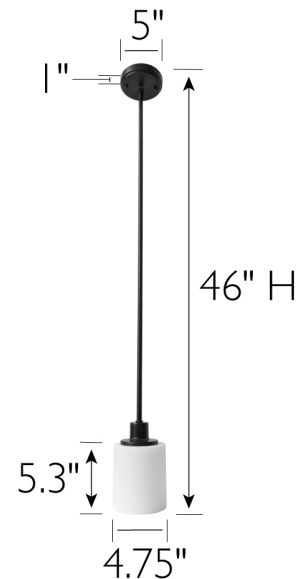

Aubrey I-Light Dimmable Mini Pendant Light  
Matte Black

**SPECIFICATIONS**

<b>MOUNTING:</b>	Mini Pendant	<b>LED BRIGHTNESS (LUMENS):</b>	N/A
<b>SLOPED CEILING ADAPTABLE:</b>	Yes	<b>LED COLOR CORRELATED TEMPERATURE (CCT):</b>	N/A
<b>LAMP TYPE:</b>	Maximum 60W Medium Base Bulb	<b>LED COLOR RENDERING INDEX (CRI):</b>	N/A
<b>BULB INCLUDED:</b>	No	<b>LED EFFICACY:</b>	N/A
<b>WATTS PER BULB:</b>	60W	<b>LED AVERAGE RATED LIFE:</b>	N/A
<b>TOTAL WATTAGE:</b>	60W	<b>ENERGY EFFICIENT:</b>	No
<b>DIMMABLE:</b>	Yes	<b>LIGHTING AMPS:</b>	0.5
<b>MATERIAL CONSTRUCTION:</b>	Metal/Glass	<b>VOLTAGE:</b>	120V
<b>ASSEMBLED DIMENSIONS:</b>	46" H x 4.75" L x 4.75" D		
<b>WEIGHT:</b>	2.8 lbs.		
<b>BACKPLATE DIMENSIONS:</b>	N/A		
<b>CANOPY/PLATE DIMENSIONS:</b>	1" H x 5" W x 5" D		
<b>GLASS/SHADE DIMENSIONS:</b>	5.3" H x 4.75" L x 4.75" D		
<b>GLASS/SHADE MATERIAL:</b>	Glass		
<b>GLASS/SHADE TYPE:</b>	Frosted		
<b>GLASS/SHADE COLOR:</b>	White		