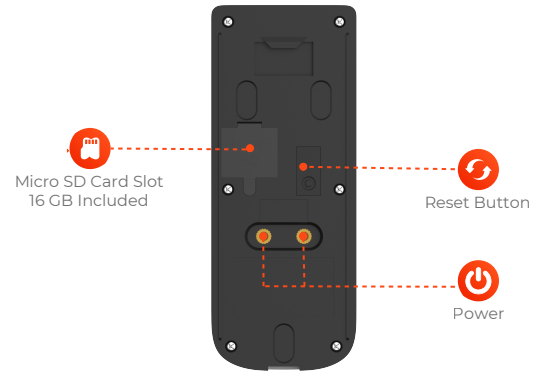

Back View

Specifications

Camera

1/2.7" 2 Megapixel progressive CMOS
2MP (1920 x 1080)
Night Vision: 16.5 ft distance
1.9mm fixed lens
Field of View : 140°(H), 158°(D)

Video & Audio

Video Compression : G.711
Audio Compression : G.711
Up to 20fps Frame Rate
Two-way Bidirectional Talk
Echo cancellation

Notification Management

Call Notification
PIR Detection
Configurable PIR Motion Area

Network

Wi-Fi: IEEE802.11b/g/n, 2.4GHz
Dash app: iOS, Android

Auxiliary Interface

Micro SD Slot, 16GB Included (up to 64GB)
Built-In Mic & Speaker
Reset button
Micro USB power port

General

AC16~24V, DC12/24V Power supply
Power Consumption: <9W
Surface mounted
Working Environment: -20°C~+50° C, Less than 95%RH
Dimensions: 119 × 47 × 29.3mm (4.7 × 1.9 × 1.2inch)
Weight: 200g (0.44lb)
CE, FCC, UL

What's in the box

- 1x Dash Doorbell
- 1x Quick Start Guide
- 1x Surface mounted holder
- 1x Cable Package
- 1x Chime Kit
- 1x Hardware Package
- 1x Level
- 1x Screwdriver bit
- 1x Screwdriver handle