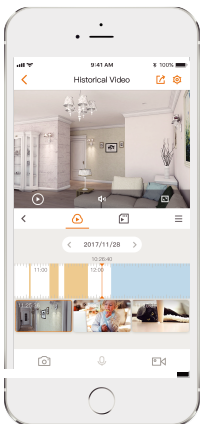

Stay Connected To What Matters.

With the DASH cloud service, off-site secure and encrypted video allows you to review previous alerts and gives you retention of video of up to 30 days. Reviewing historical video has never been so easy with the Dash app's easy to use playback functionality.

Powered by: