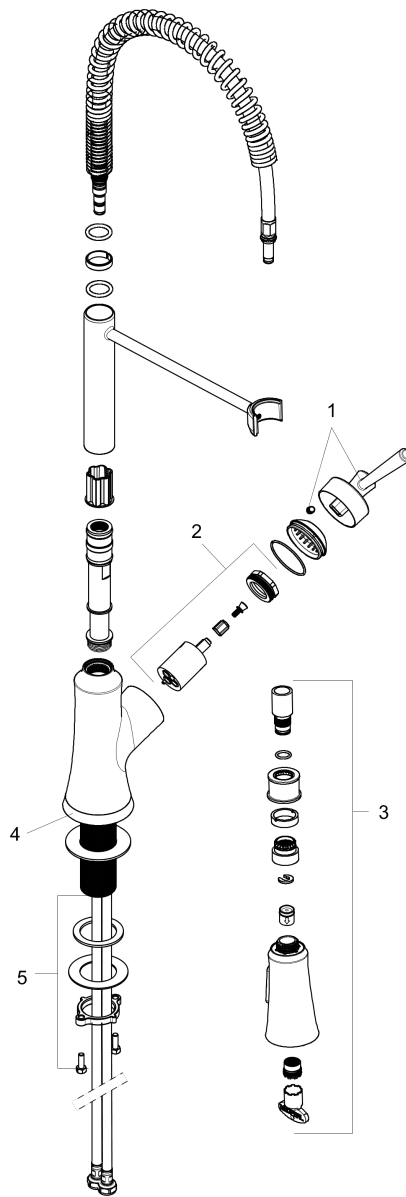

Joleena
Semi-Pro Kitchen Faucet, 2-Spray, 1.75 GPM
 Finishes : **polished nickel** Part no. : **04792830**

Exploded drawing

Year of production: >01/20

Joleena

Semi-Pro Kitchen Faucet, 2-Spray, 1.75 GPM

Finishes : **polished nickel** Part no. : **04792830**

Spare parts list

Year of production: >01/20

Pos.	Description	Part no.	Price	PU
1	handle	93539830	-	1
2	cartridge, assy	93259000	-	1
3	handspray	93546830	-	1
4	escutcheon	93537830	-	1
5	fixing set	93263000	-	1
a	-	04797830	-	1