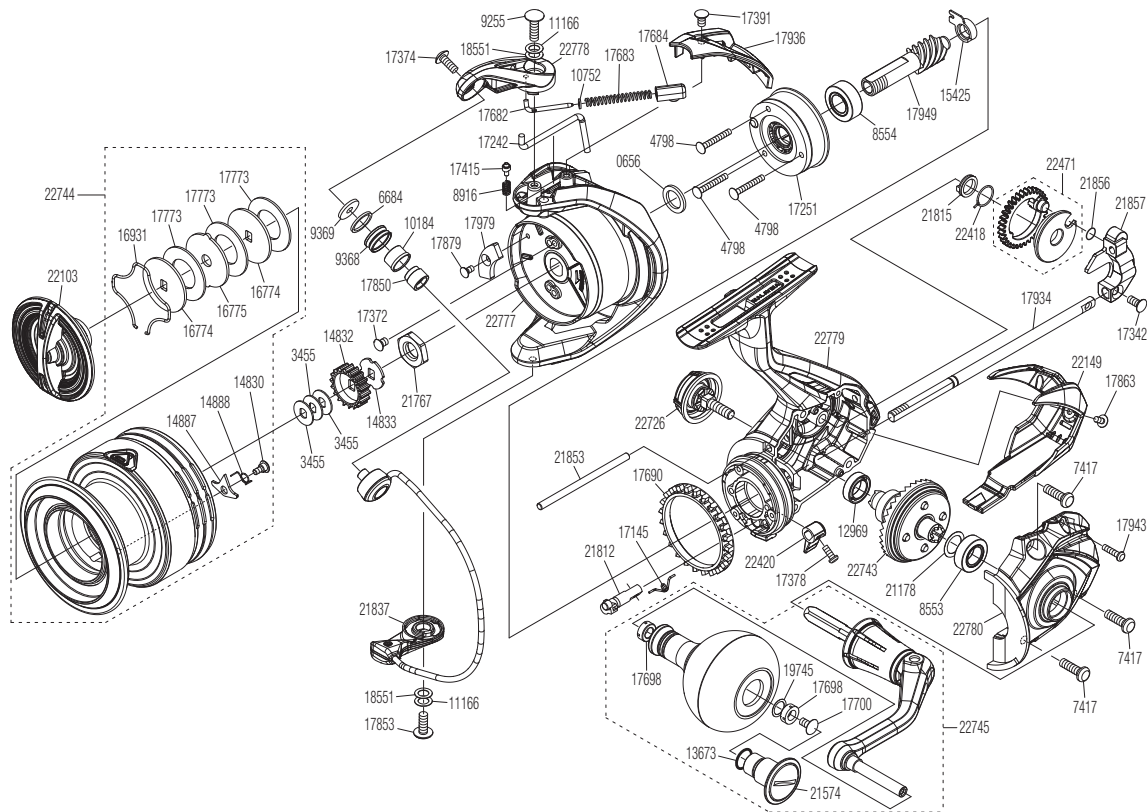

## SE-C5000XG

(51SB50EH49X) Please note that the number of adjusting washers may not be the same as shown in the exploded views. (Adjustment will vary with each individual product.)

#	Part No.	Description	#	Part No.	Description	#	Part No.	Description
0656	1074R	Washer	17342	10ML7	Screw	21815	10TBH	Bushing
3455	10BXN	Spool Washer	17372	10LCE	Screw	21837	101HK	Bail Assembly
4798	103C6	Screw	17374	10K90	Screw	21853	101HU	Oscillating Guide
6684	10KFD	Spacer	17378	10L1R	Screw	21856	10241	O Ring
7417	10L9Q	Screw	17391	10LFK	Screw	21857	101UC	Oscillating Slider
8553	107AT	Ball Bearing	17415	1062C	Click Pin	22103	10T6H	Drag Knob Assembly
8554	107FE	Ball Bearing	17682	1061L	Bail Spring Guide A	22149	100H6	Rear Protector
8916	10CH0	Click Spring	17683	105R6	Bail Spring	22418	10RPB	Bushing Spring
9255	10LHX	Screw	17684	107AB	Bail Spring Guide B	22420	10RHG	Anti Reverse Lever
9368	10JLF	Line Roller	17690	104FV	Friction Ring	22471	10U1D	Oscillating Gear
9369	10PPF	Washer	17698	10PXZ	Bushing	22726	13YP8	Handle Screw Cap Assembly
10184	10PFH	Bushing	17700	10LFA	Screw	22743	13YW3	Drive Gear Assembly
10752	10TYE	Bail Spring Guide A Collar	17773	1022G	Drag Washer	22744	13YW4	Spool Assembly
11166	10KFA	Washer	17850	1020X	Collar	22745	13YW5	Handle Assembly
12969	107FA	Ball Bearing	17853	10LFH	Screw	22777	13Z9L	Rotor
13673	10LAA	O Ring	17863	10LCS	Screw	22778	13Z9M	Bail Arm
14830	10PH5	Screw	17879	10LA3	Screw	22779	13Z9N	Body
14832	103MU	Spool Support A	17934	101SZ	Main Shaft	22780	13Z9P	Side Cover
14833	10J04	Spool Support B	17936	101T5	Bail Spring Cover			
14887	103BD	Drag Click	17943	10LPL	Screw			
14888	10JM5	Drag Click Spring	17949	101SV	Pinion Gear			
15425	1074K	Bushing	17979	106GA	Counter Weight			
16774	10BCE	Key Washer	18551	10K96	Washer			
16775	102ZD	Eared Washer	19745	104FH	Washer			
16931	10B8N	Retainer	21178	10EEZ	Washer			
17145	105B4	Anti Reverse Cam Spring	21574	1027G	Handle Knob Seal			
17242	106P4	Bail Trip Lever	21767	10RXE	Rotor Nut			
17251	10QPX	Roller Clutch Assembly	21812	10TB2	Anti Reverse Cam			