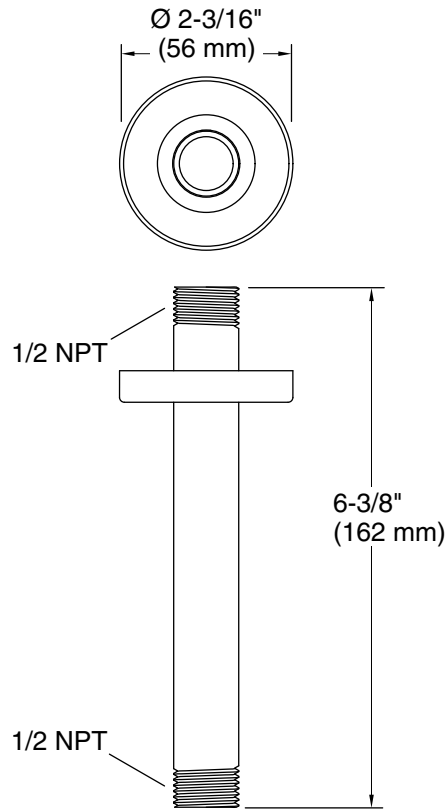

### Features

- For use with single-function rainheads
- 6" (152 mm) shower arm

### Installation

- 1/2" -14 NPT connection
- Ceiling-mount

**Technical Information**

All product dimensions are nominal.

**Spout:**