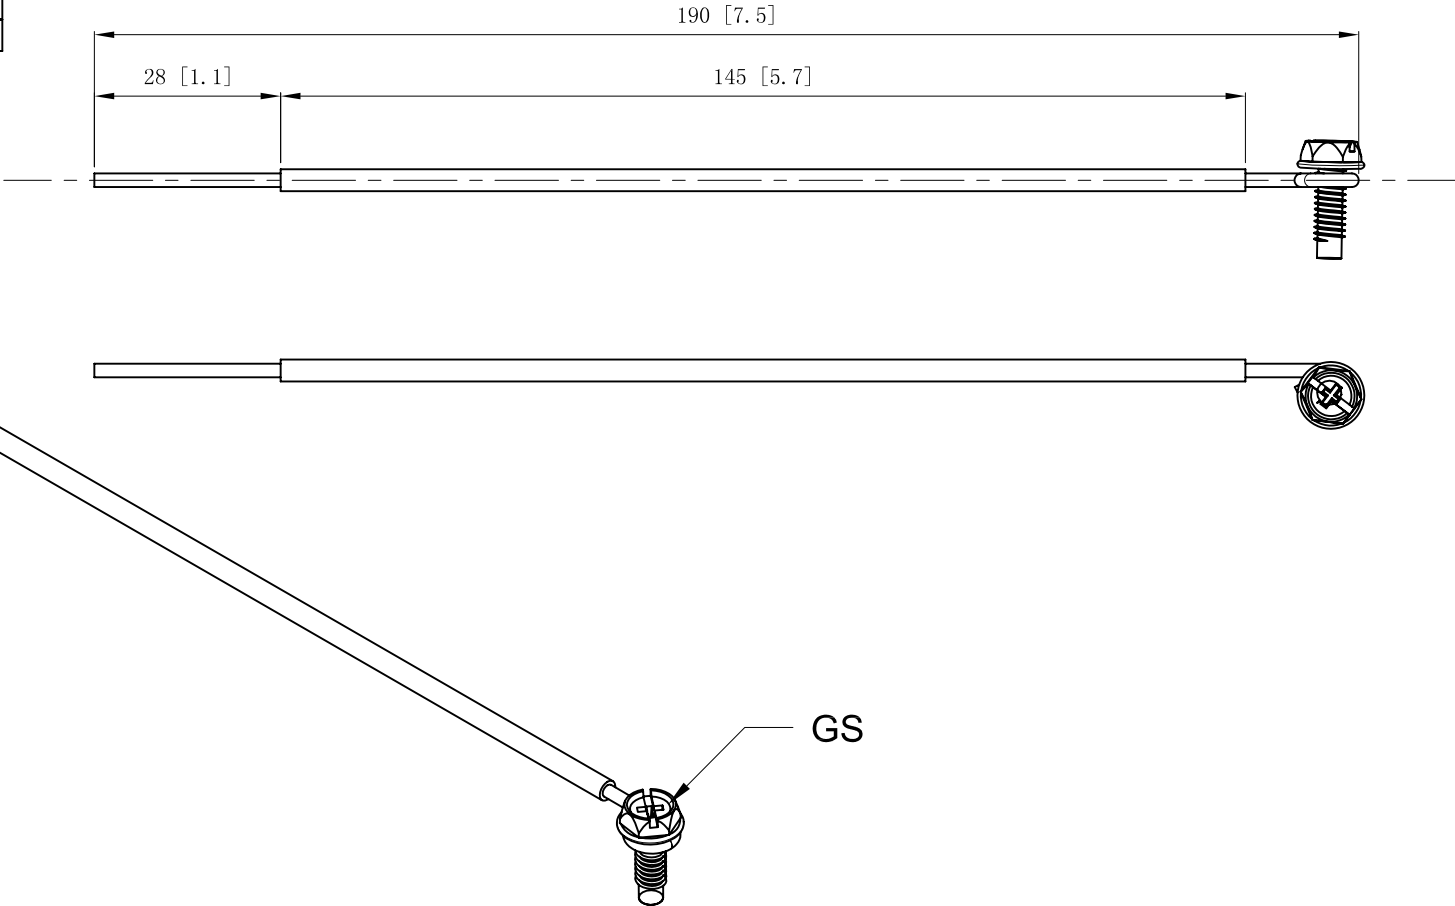

SIDES	BOTTOM
1 PCS 10-32×1/2 green Screws Installed	
Material: 8' Long THHN #12 AWG solid wire	

DESCRIPTION
TRADE REFERENCE TERMS

This data sheet is for reference only .GARVIN INDUSTRIES reserves the right to make changes to the design without prior notice.

STANDARD PACKING	GARVIN INDUSTRIES		
100 PCS			
TITLE	BOX GROUNDING		
SIZE	DWG NO.	PTS012GN	REV
A4		DATA SHEET	